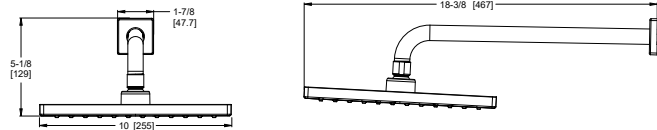

LG15-MDS1C	Polished Chrome	$275
LG15-MDS1D	Polished Nickel	$344
LG15-MDS1B	Matte Black	$367
LG15-MDS1BG	Brushed Gold	$393

Features:

- 1.8 GPM @ 80 PSI
- Brass Ball Joint
- 10" Showerhead
- Includes Shower Arm, Flange, and Showerhead