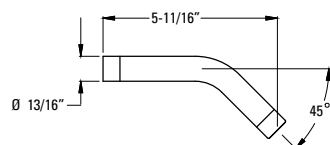

Curved Shower Arm	973-Ø3ØA	Polished Chrome	$30	Features: · Standard 1/2" Connections · Flange Not Included · All Metal Construction
	973-Ø3ØJ	Brushed Nickel	$38	
	973-Ø3ØD	Polished Nickel	$38	
	973-Ø3ØY	Tuscan Bronze	$40