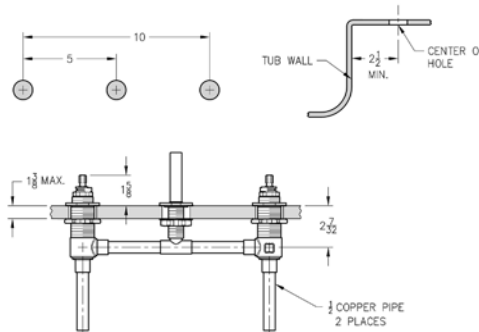

Roman Tub Filler Valves

How to Order a Roman Tub Filler

Rough-in
Choose the desired rough-in valve

+

Trim
Select trim

=

Complete Roman Tub Filler

	MODEL	DESCRIPTION	LIST PRICE	TECHNICAL INFO
Universal Roman Tub Rough Valve	ØX6-Ø5ØR	Single Pack	$167	Configuration: · 3-Hole Installation

Features:

- 15 - 18 GPM @ 60 PSI
- Rough-In Valve Body & Cartridge
- Pforever Seal™ Ceramic Disc Valve
- 10" Fixed Valve Body
- Thin and Thick Deck Mounting Hardware
- Order 974-375 1" Extension Kit if Deck Thickness Exceeds 1-3/8", Requires 1 Kit Per Handle, Stackable to Reach Desired Height up to 4-1/2"
- Order 975-015 extended spout shank for 4-1/2" of useable height
- 1/2" Sweat Inlets

Universal Adjustable Roman Tub Rough Valve

ØX6-15ØR	Single Pack	$149