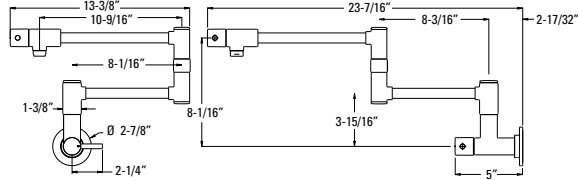

TECHNICAL INFO

Configuration:

- 1-Hole Installation

Features:

- 3.0 GPM @ 60 PSI
- Pforever Seal™ Ceramic Disc Valve
- Metal Lever Handles
- Dual Handle Shut Off
- Cold Water Installation Recommended

Modern Soap Dispenser Kit

KSD-MDRC	Polished Chrome	$101
KSD-MDRS	Stainless Steel	$117
KSD-MDRB	Matte Black	$122
KSD-MDRBG	Brushed Gold	$127

Configuration:

- 1-Hole Installation

Features:

- Easy Above Counter Refill
- Anti-Residue Design Prevents Soap/Lotion Buildup
- All Metal Construction