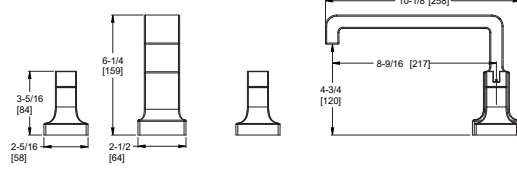

TECHNICAL INFO

Configuration:

- 3-Hole Installation

Features:

- All Metal Construction
- Fixed Hubs

Required Handles Sold Separately

- HHL-VRVX* Cross Handle
- HHL-VRVT* T Handle
- HHL-VRVL* Lever Handle

Must Order ØX6-Ø5ØR or ØX6-15ØR Rough-In Valve Separately. See Valve Section.