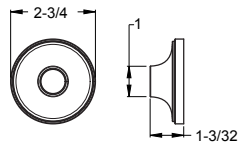

Tenet™ Shower Arm Flange 	96Ø-358A	Polished Chrome	$23	Features: • All Metal Construction • Matches Tenet Style and Finishes
	96Ø-358J	Brushed Nickel	$25	
	96Ø-358D	Polished Nickel	$25	
	96Ø-358B	Matte Black	$27	
	96Ø-358BG	Brushed Gold	$27