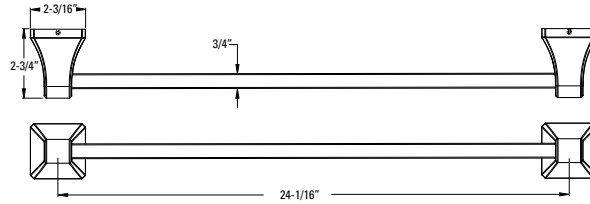

Park Avenue™ - Accessories

24" Towel Bar

MODEL	FINISH	LIST PRICE
BTB-FE2C	Polished Chrome	$132
BTB-FE2K	Brushed Nickel	$166
BTB-FE2D	Polished Nickel	$166
BTB-FE2Y	Tuscan Bronze	$176
BTB-FE2BG	Brushed Gold	$181

TECHNICAL INFO

Configuration:

- 2-Hole Installation

Features:

- Premium Metal Construction
- Superior Mounting Posts
- Concealed Screw Installation
- Mounting Hardware Included