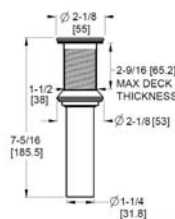

972-1Ø3A	Polished Chrome	$72
972-1Ø3J	Brushed Nickel	$84
972-1Ø3B	Matte Black	$93
972-1Ø3BG	Brushed Gold	$124