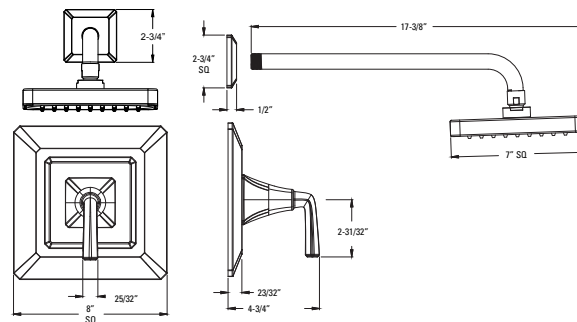

Pressure Balance Shower Trim

LG89-7FEC	Polished Chrome	$347
LG89-7FEK	Brushed Nickel	$434
LG89-7FED	Polished Nickel	$434
LG89-7FEY	Tuscan Bronze	$462
LG89-7FEBG	Brushed Gold	$495