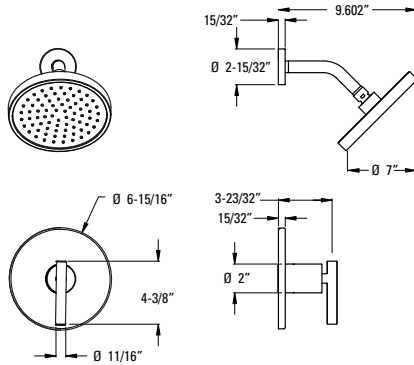

LG89-7NCC	Polished Chrome	$306
LG89-7NCK	Brushed Nickel	$383
LG89-7NCB	Matte Black	$409
LG89-7NCBG	Brushed Gold	$438