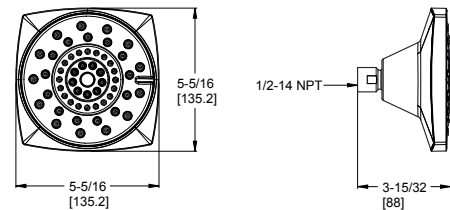

Features:

- 1.8 GPM @ 80 PSI
- Three Function Showerhead: Penetrating Massage, Rain Spray, Invigorating Spray
- Wipe Clean™ Nozzles
- Shower Arm and Flange Sold Separately