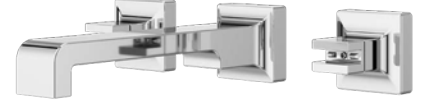

Wall Mount Lavatory
Less Handles
LG49-VRV3C

Widespread Square Spout Lavatory
Shown with Optional Lever Handle
LG49-VRV2C

Free-Standing Tub Filler
Less Handles
LG6-1VRVC

Roman Tub
Less Handles
RT6-5VRVC

Wall Mount Tub
Less Handles
LG6-3VRVC