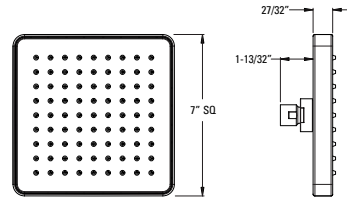

TECHNICAL INFO

Features:

- 1.8 GPM @ 80 PSI
- Wipe Clean™ Nozzles
- Brass Ball Joint
- Shower Arm and Flange Sold Separately
- Order 941-Ø55Ø for 1.5 GPM Showerhead Insert