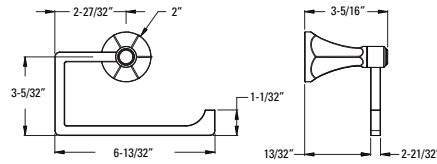

Arterra™ - Accessories

	MODEL	FINISH	LIST PRICE	TECHNICAL INFO

Towel Hook

BRB-DEØC	Polished Chrome	$85
BRB-DEØK	Brushed Nickel	$106
BRB-DEØD	Polished Nickel	$106
BRB-DEØY	Tuscan Bronze	$114

Configuration:

- 1-Hole Installation

Features:

- Premium Metal Construction
- Superior Mounting Posts
- Concealed Screw Installation
- Mounting Hardware Included