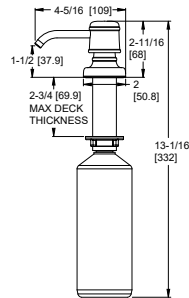

Port Haven™ Soap Dispenser Kit

KSD-TDC	Polished Chrome	$60
KSD-TDS	Stainless Steel	$71
KSD-TDD	Polished Nickel	$71
KSD-TDY	Tuscan Bronze	$71
KSD-TDBG	Brushed Gold	$82