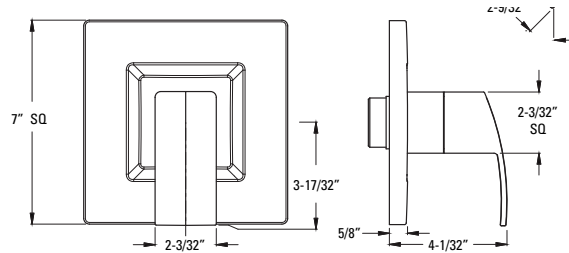

Kenzo™ - Tub & Shower

	MODEL	FINISH	LIST PRICE	TECHNICAL INFO
Pressure Balance Valve Trim	R89-1DFC	Polished Chrome	$188	Features: · SecurePfit™ · Metal Lever Handle · Hot/Cold Indicator
	R89-1DFK	Brushed Nickel	$303	
	R89-1DFB	Matte Black	$308