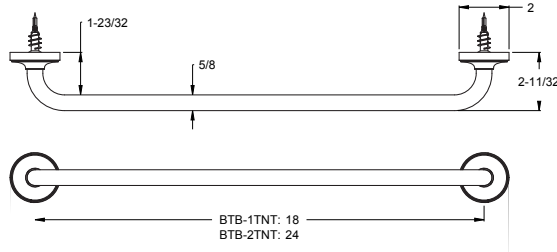

Tenet™ - Accessories

	MODEL	FINISH	LIST PRICE	TECHNICAL INFO
24" Towel Bar	BTB-2TNTC	Polished Chrome	$168	Configuration: · 2-Hole Installation Features: · Premium Metal Construction · Superior Mounting Posts · Concealed Screw Installation · Mounting Hardware Included
	BTB-2TNTK	Brushed Nickel	$210	
	BTB-2TNTD*	Polished Nickel	$210	
	BTB-2TNTB	Matte Black	$224	
	BTB-2TNTBG	Brushed Gold	$240	

*Coming Soon