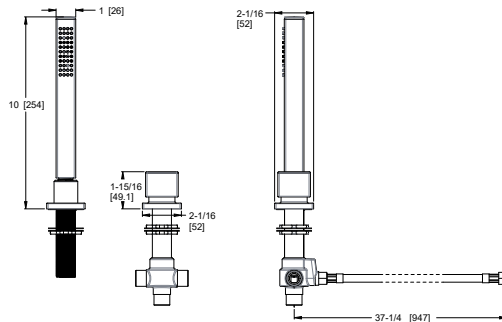

LG16-VRVC	Polished Chrome	$350
LG16-VRVD	Polished Nickel	$438
LG16-VRVB	Matte Black	$467
LG16-VRVBG	Brushed Gold	$500