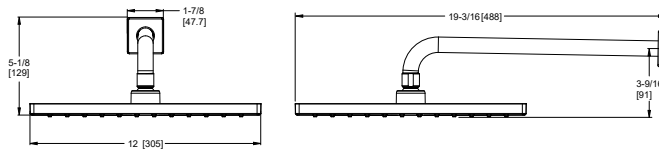

12" Square Showerhead 	LG15-MDS2C	Polished Chrome	$350	Features: · 1.8 GPM @ 80 PSI · Brass Ball Joint · 12" Showerhead · Includes Shower Arm, Flange, and Showerhead
	LG15-MDS2D	Polished Nickel	$438	
	LG15-MDS2B	Matte Black	$467	
	LG15-MDS2BG	Brushed Gold	$500