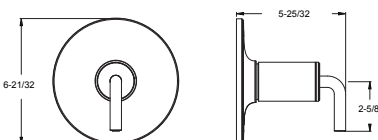

Pressure Balance Valve Trim

R89-1TNTC	Polished Chrome	$189
R89-1TNTK	Brushed Nickel	$236
R89-1TNTD*	Polished Nickel	$236
R89-1TNTB	Matte Black	$252
R89-1TNTBG	Brushed Gold	$270

*Coming Soon