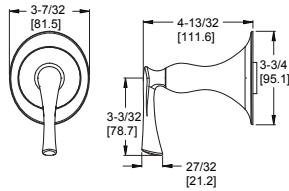

MODEL	FINISH	LIST PRICE	TECHNICAL INFO
Diverter Trim 	Ø16-RH1C	Polished Chrome	$131	Features: · SecurePfit · Metal Lever Handle and Matching Flange Must order 015-3WDNS (Non-Shared Diverter Function, Cal Green Compliant) or 015-6WDS (Shared Diverter Function) Rough-In Valve Separately. See Valve Section.
	Ø16-RH1K	Brushed Nickel	$164	
	Ø16-RH1B	Matte Black	$174	
	Ø16-RH1BG	Brushed Gold	$187