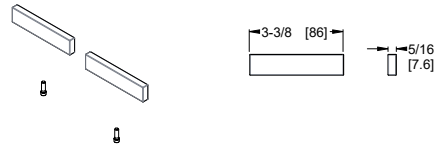

T Handle for Widespread/Wall Mount and Roman Tub	HHL-VRVTC	Polished Chrome	$50	Features: · All Metal Construction · 2 Handles Included
	HHL-VRVTD	Polished Nickel	$63	
	HHL-VRVTB	Matte Black	$67	
	HHL-VRVTBG	Brushed Gold	$72