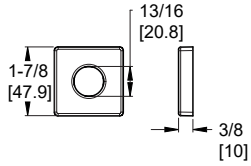

Shower Components

	MODEL	FINISH	LIST PRICE	TECHNICAL INFO
Verve™ Shower Arm Flange 	96Ø-374A	Polished Chrome	$22	Features: • Compatible with Standard 1/2" Shower Arms • Limited Lifetime Warranty
	96Ø-374D	Polished Nickel	$26	
	96Ø-374B	Matte Black	$28	
	96Ø-374BG	Brushed Gold	$32