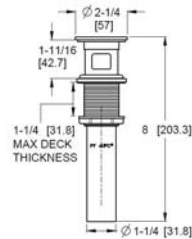

Universal Grid Strainer

972-1Ø4A	Polished Chrome	$72
972-1Ø4J	Brushed Nickel	$84
972-1Ø4B	Matte Black	$93
972-1Ø4BG	Brushed Gold	$124