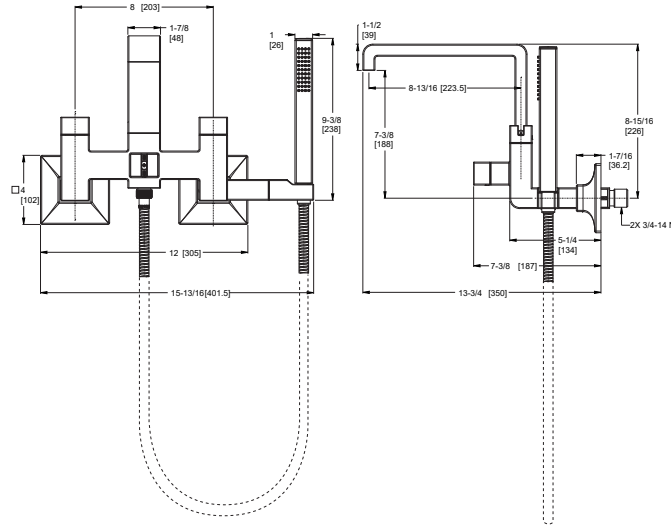

Features:

- 8 GPM @ 45 PSI
- Hand Held 1.8 GPM @ 60 PSI
- 60" Metal Hose
- All Metal Construction
- Pforever Seal™ Ceramic Disc Valve
- Wipe Clean™ Nozzles
- Forward Handle Operation
- Required HHL-LG6-3VRVL*
  Lever Handle Kit Sold Separately

Can be used with optional
Rough-In Valve ØX6-34ØR.