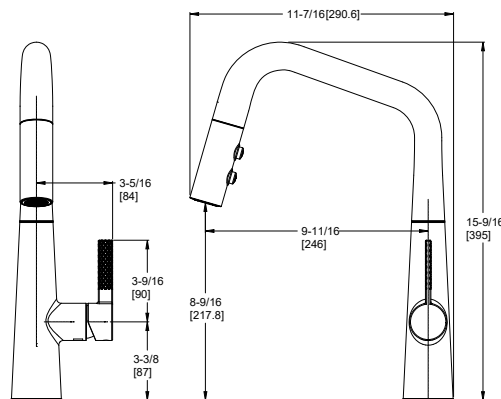

TECHNICAL INFO

Configuration:

- 1-Hole Installation

Features:

- 1.8 GPM at 60 PSI
- Three Function Pull-Down Spray Head: Spray, Stream, and Pause
- 3/8" Connections
- 360° Rotating Spout
- 11" Pull-Down Hose Length
- Braided Nylon Hose
- MagnePfit™ Spray Head Docking
- Forward Handle Operation
- Optional Deck Plate, Order 961-258* Separately
- Nylon Flex-Line Supply Lines
- Wipe Clean™ Nozzles
- Pfaster Connect™
- TiteSeal™ Technology
- Pforever Seal™ Ceramic Disc Valve
- Pull-Down and Pull-Out Spring Functions

Configuration:

- 1 or 3-Hole Installation

Features:

- 1.8 GPM @ 60 PSI
- Three Function Pull-Down Spray Head: Spray, Stream, and Pause
- 3/8" Connections
- 36" Nylon Braided Supply Lines
- 360° Rotating Swivel Spout
- 16.3" Pull-Down Hose Length
- Nylon Hose
- MagnePfit™ Spray Head Docking
- Forward Handle Operation
- Optional Deck Plate, Order 961-278* Separately
- Spot Defense™ Finish Resists Spots and Fingerprints (**GT529-ASRGS ONLY**)
- Wipe Clean™ Nozzles
- TiteSeal™ Technology
- Pforever Seal™ Ceramic Disc Valve
- Limited Lifetime Warranty