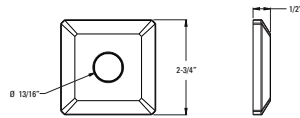

Park Avenue™ Shower Arm Flange	96Ø-2Ø9A	Polished Chrome	$32	Features: · All Metal Construction · Matches Park Avenue Style and Finishes
	96Ø-2Ø9J	Brushed Nickel	$38	
	96Ø-2Ø9D	Polished Nickel	$40	
	96Ø-2Ø9Y	Tuscan Bronze	$44	
	96Ø-2Ø9BG	Brushed Gold	$61