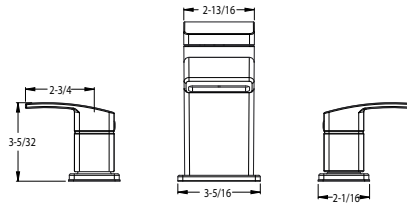

MODEL	FINISH	LIST PRICE
RT6-5D1C	Polished Chrome	$541
RT6-5D1K	Brushed Nickel	$675
RT6-5D1B	Matte Black	$721

TECHNICAL INFO

Configuration:

- 3-Hole Installation

Features:

- Pforever Seal™ Ceramic Disc Valve
- Metal Lever Handles
- Fixed Spout

Must Order ØX6-Ø5ØR or ØX6-15ØR Rough-In Valve Separately. See Valve Section.