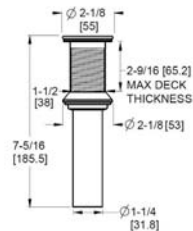

Universal Grid Strainer	972-1Ø3A	Polished Chrome	$72	Features: · All Metal Grid Strainer · No Overflow · 1-1/4" Tailpiece
	972-1Ø3J	Brushed Nickel	$84	
	972-1Ø3B	Matte Black	$93