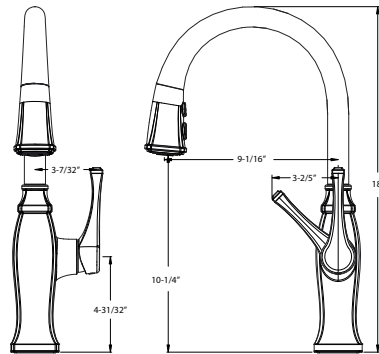

TECHNICAL INFO

Configuration:

- 1 or 3 Hole Installation

Features:

- 1.8 GPM @ 60 PSI
- Metal AccuDock™ Spray Head
- Pforever Seal™ Ceramic Disc Valve
- High Arc Pull-Down Swivel Spout
- Metal Lever Handle
- Three Function Spray Head: Stream, Spray, and Pause
- Forward Only Handle Operation
- Single Post Mounting Ring and 3-Hole 8" Deck Plate Included
- Matching Soap Dispenser Sold Separately KSD-T1**
- Integrated Nylon Braided Supply Lines with 3/8" Threaded Compression Fittings