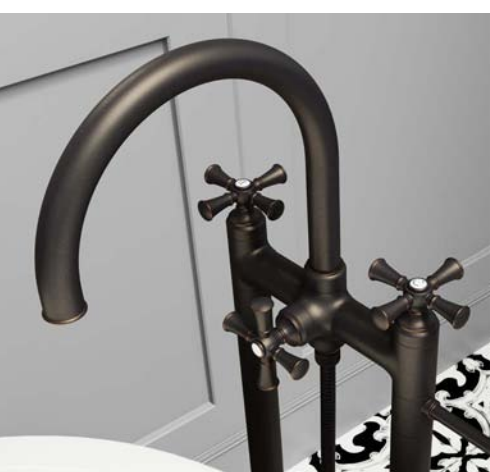

Tisbury™

Tisbury is the ultimate classic bath collection. Grace in action, this expansive line of extraordinary fixtures and faucets showcases complementary elements ranging from robe hooks to free-standing tub fillers. Styled with the elegance of golden-era travel, each piece is made of all-brass construction for lasting performance and effortless functionality. The very best of old-world craftsmanship blends with the latest technology to offer you endless customizable combinations.