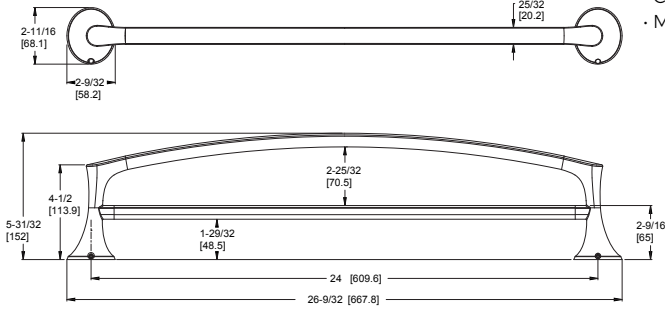

Rhen™ - Accessories

	MODEL	FINISH	LIST PRICE	TECHNICAL INFO

24" Double Towel Bar

BTB-RH2C	Polished Chrome	$160
BTB-RH2K	Brushed Nickel	$199
BTB-RH2B	Matte Black	$212
BTB-RH2BG	Brushed Gold	$228

1. **Configuration:**
- 2-Hole Installation
3. **Features:**
4. Premium Metal Construction
   - Superior Mounting Posts
   - Concealed Screw Installation
   - Mounting Hardware Included