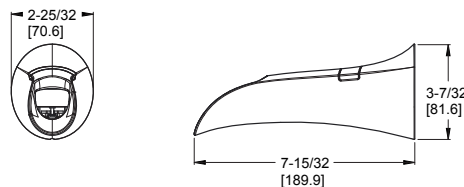

Diverter Tub Spout 	92Ø-2Ø9A	Polished Chrome	$125	Features: · All Metal Construction · IP & Quick Connect Diverter Spout
	92Ø-2Ø9J	Brushed Nickel	$104	
	92Ø-2Ø9B	Matte Black	$148	
	92Ø-2Ø9BG	Brushed Gold	$173