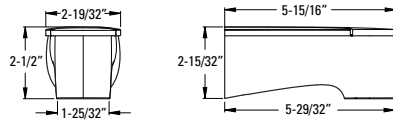

Tub Components

	MODEL	FINISH	LIST PRICE	TECHNICAL INFO

Kelen™ Diverter Tub Spout

Features:

- All Metal Construction
- IP & Quick Connect Diverter Spout
- Integrated Diverter