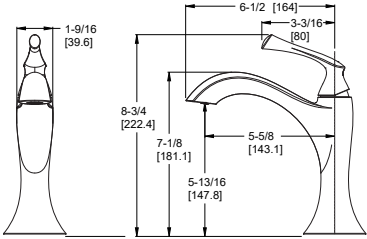

Accessories

18" & 24" Towel Bar
BTB-RH1C & BTB-RH2C

Towel Ring
BRB-RHØC

Paper Holder
BPH-RHØC

Robe Hook
BRH-RHØC

Rhen™ - Lavatory Faucets

Single Control Lavatory

MODEL	FINISH	LIST PRICE
LG42-RH2C	Polished Chrome	\$350
LG42-RH2K	Brushed Nickel	\$438
LG42-RH2B	Matte Black	\$467
LG42-RH2BG	Brushed Gold	\$500