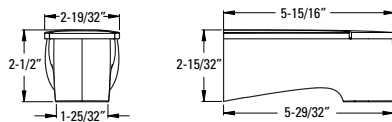

Diverter Tub Spout	92Ø-16ØA	Polished Chrome	$106	Features: · All Metal Construction · IP & Quick Connect Diverter Spout · Integrated Diverter
	92Ø-16ØJ	Brushed Nickel	$121