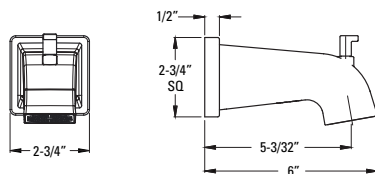

Kenzo™ Diverter Tub Spout

92Ø-623A	Polished Chrome	$131
92Ø-623J	Brushed Nickel	$149
92Ø-623B	Matte Black	$158

Features:

- All Metal Construction
- IP & Quick Connect Diverter Spout