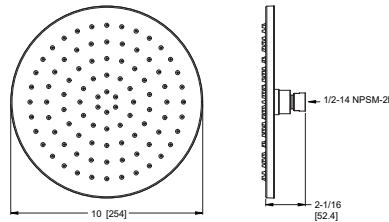

10" Tenet Raincan Showerhead 	LG15-TNTIC	Polished Chrome	$283	Features: · 1.75 GPM @ 80 PSI · 10" Showerhead · All Metal Construction · Single Function Rain Showerhead · Limited Lifetime Warranty
	LG15-TNTIK	Brushed Nickel	$340	
	LG15-TNT1D*	Polished Nickel	$340	
	LG15-TNT1B	Matte Black	$354	
	LG15-TNT1BG	Brushed Gold	$369	

*Coming Soon