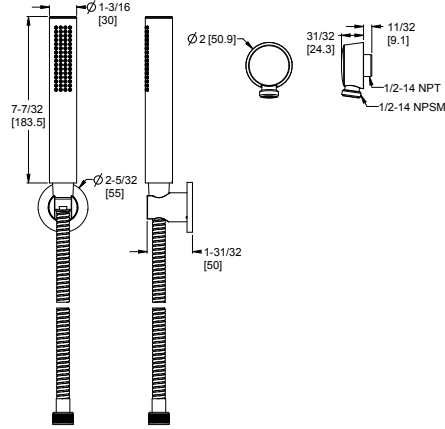

**Coming Soon*

Contempra® - Tub & Shower

4-Piece Hand Held Shower Kit

MODEL	FINISH	LIST PRICE
LG16-1NCC	Polished Chrome	\$310
LG16-1NCK	Brushed Nickel	\$387
LG16-1NCB	Matte Black	\$413
LG16-1NCBG	Brushed Gold	\$442