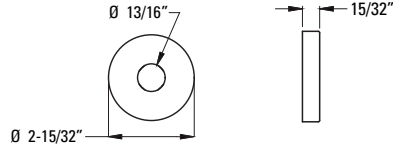

Shower Components

	MODEL	FINISH	LIST PRICE	TECHNICAL INFO
Contempra® Shower Arm Flange	96Ø-258A	Polished Chrome	$20	Features: · All Metal Construction · Matches Contempra Style and Finishes
	96Ø-258J	Brushed Nickel	$27	
	96Ø-258B	Matte Black	$35	
	96Ø-258BG	Brushed Gold	$41