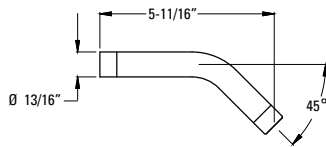

Curved Shower Arm 	973-Ø3ØA	Polished Chrome	$30	Features: · Standard 1/2" Connections · Flange Not Included · All Metal Construction
	973-Ø3ØJ	Brushed Nickel	$38	
	973-Ø3ØD	Polished Nickel	$38	
	973-Ø3ØY	Tuscan Bronze	$40	
	973-Ø3ØBG	Brushed Gold	$43