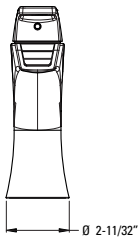

LG42-MFIC	Polished Chrome	$378
LG42-MFIK	Brushed Nickel	$473