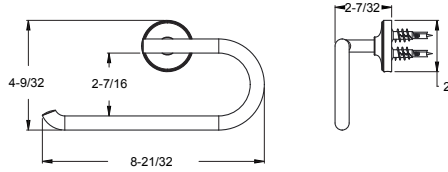

Tenet™ - Accessories

	MODEL	FINISH	LIST PRICE	TECHNICAL INFO
Towel Ring 	BRB-TNTC	Polished Chrome	$89	Configuration: · 1-Hole Installation Features: · Premium Metal Construction · Superior Mounting Posts · Concealed Screw Installation · Mounting Hardware Included
	BRB-TNTK	Brushed Nickel	$111	
	BRB-TNTD*	Polished Nickel	$111	
	BRB-TNTB	Matte Black	$119	
	BRB-TNTBG	Brushed Gold	$127	

*Coming Soon