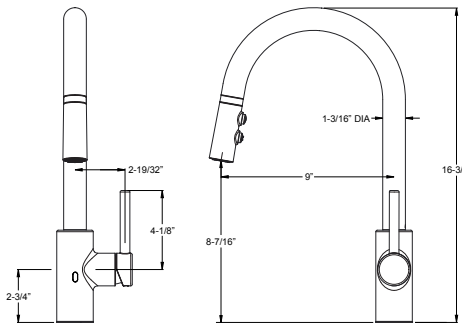

LG529-SAC	Polished Chrome	$333
LG529-SAS	Stainless Steel	$417
LG529-SAB	Matte Black	$417
LG529-SABG	Brushed Gold	$476

Configuration:

· 1 or 3-Hole Installation

Features:

- 1.8 GPM @ 60 PSI
- AccuDock™ Spray Head
- Pforever Seal™ Ceramic Disc Valve
- High Arc Pull-Down Swivel Spout
- Metal Lever Handle
- Pfast Connect Supply Lines
- Three-Function Spray Head: Stream, Spray, and Pause
- Forward Only Handle Operation
- Single Post Mounting Ring and 3-Hole Deck Plate Included