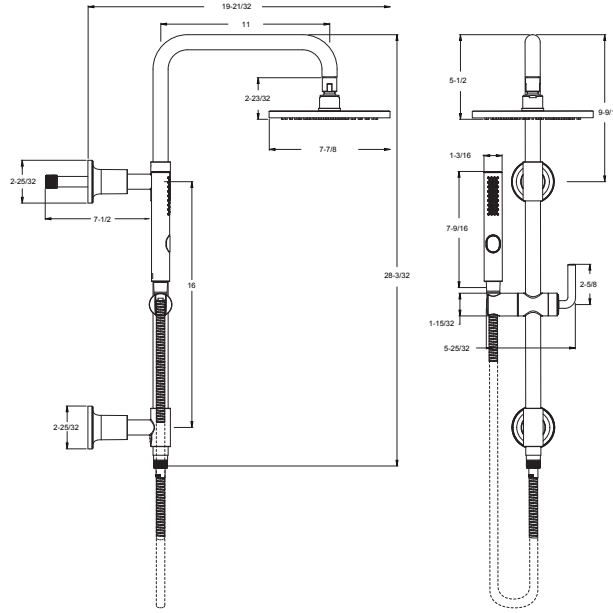

MODEL	FINISH	LIST PRICE
LG16-TNTC	Polished Chrome	$550
LG16-TNTK	Brushed Nickel	$688
LG16-TNTD*	Polished Nickel	$688
LG16-TNTB	Matte Black	$733
LG16-TNTBG	Brushed Gold	$786

*Coming Soon