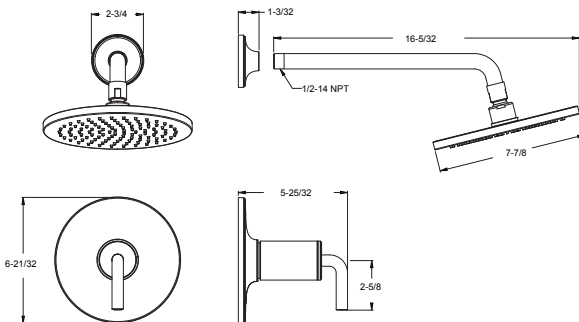

Pressure Balance Shower Trim

LG89-7TNTC	Polished Chrome	$350
LG89-7TNTK	Brushed Nickel	$438
LG89-7TNTD*	Polished Nickel	$438
LG89-7TNTB	Matte Black	$467
LG89-7TNTBG	Brushed Gold	$500

*Coming Soon