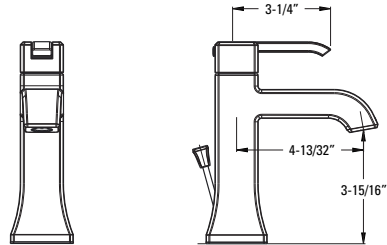

Park Avenue™ - Lavatory Faucets

Single Control Lavatory

MODEL	FINISH	LIST PRICE
LG42-FEØC	Polished Chrome	$309
LG42-FEØK	Brushed Nickel	$386
LG42-FEØD	Polished Nickel	$386
LG42-FEØY	Tuscan Bronze	$412
LG42-FEØBG	Brushed Gold	$442

TECHNICAL INFO

Configuration:

- 1-Hole Installation

Features:

- 1.2 GPM @ 60 PSI
- Pforever Seal™ Ceramic Disc Valve
- Metal Lever Handle
- Single Post Mounting Ring
- 3-Hole Deck Plate Sold Separately 96Ø-2Ø4*
- All Metal Pop-Up