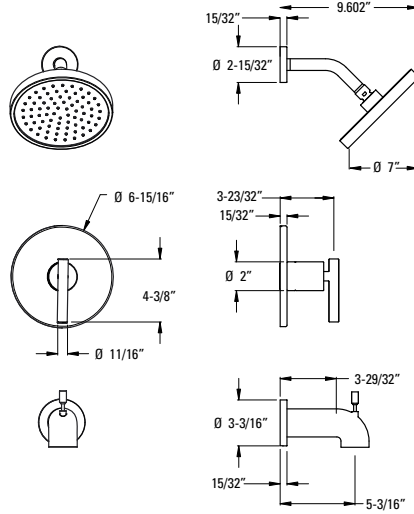

Must order ØX6-27ØR Rough-In Valve Separately. See Valve Section.

Optional Concrete Mounting Bracket 931-145Ø Sold Separately.

Contempra® - Tub & Shower

Pressure Balance Tub & Shower Trim

MODEL	FINISH	LIST PRICE
LG89-8NCC	Polished Chrome	\$373
LG89-8NCK	Brushed Nickel	\$467
LG89-8NCB	Matte Black	\$498
LG89-8NCBG	Brushed Gold	\$534