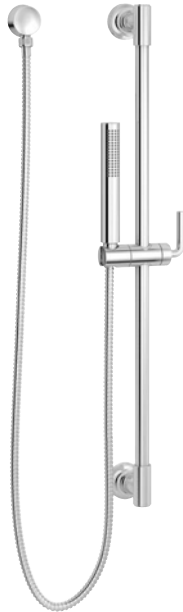

Tub & Shower
Shown with
Optional
Cross Handle
HHL-Ø89TNTC

Raincan
Showerhead 10"
LG15-TNT1C

Raincan
Showerhead 12"
LG15-TNT2C

Shower Only
LG89-7TNTC

Valve Trim Only
R89-1TNTC

Diverter Trim
Ø16-TNT1C

Diverter Trim
Shown with Optional
Cross Handle
HHL-Ø16TNTC