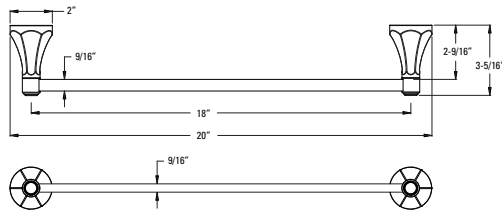

MODEL	FINISH	LIST PRICE	TECHNICAL INFO
18" Towel Bar	BTB-DE1C	Polished Chrome	$102	Configuration: · 2-Hole Installation Features: · Premium Metal Construction · Superior Mounting Posts · Concealed Screw Installation · Mounting Hardware Included
	BTB-DE1K	Brushed Nickel	$127	
	BTB-DE1D	Polished Nickel	$127	
	BTB-DE1Y	Tuscan Bronze	$137