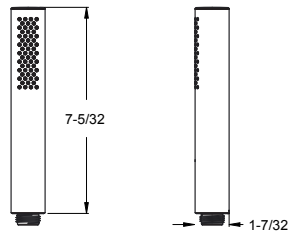

MODEL	FINISH	LIST PRICE	TECHNICAL INFO
Hand Shower 	973-28ØA	Polished Chrome	$75	Features: · 1.8 GPM @ 80 PSI · Wipe Clean™ Nozzles · Matching Finish
	973-28ØJ	Brushed Nickel	$88	
	973-28ØD	Polished Nickel	$88	
	973-28ØB	Matte Black	$93	
	973-28ØBG	Brushed Gold	$100