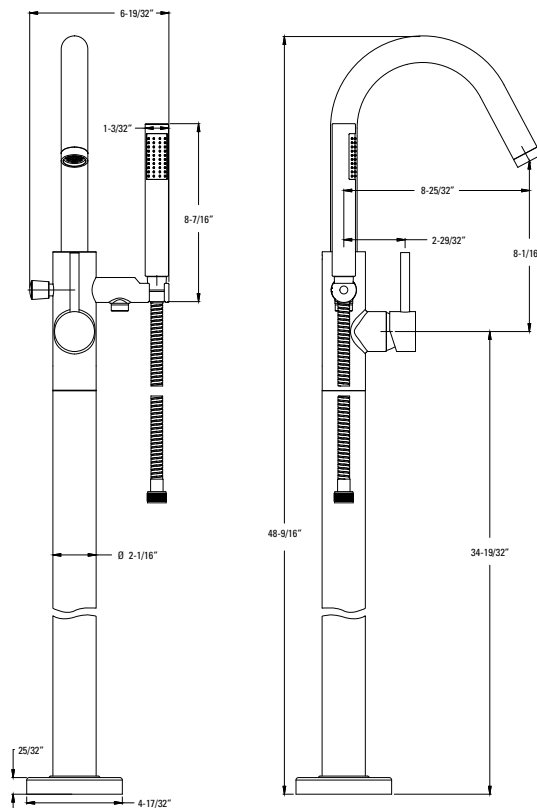

Features:

- 8 GPM @ 60 PSI
- Hand Shower 1.8 GPM @ 80 PSI
- Pforever Seal™ Ceramic Disc Valve
- Metal Lever Handle

Must order ØX6-27ØR Rough-In Valve Separately. See Valve Section.

Optional Concrete Mounting Bracket 931-145Ø Sold Separately.