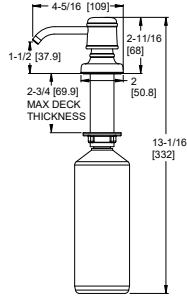

Configuration:

- 1-Hole Installation

Features:

- Easy Above Counter Refill
- Anti-Residue Design Prevents Soap/Lotion Buildup
- All Metal Construction

Kitchen Accessories

Port Haven™ Soap Dispenser Kit

MODEL	FINISH	LIST PRICE
KSD-TDC	Polished Chrome	\$61
KSD-TDS	Stainless Steel	\$71
KSD-TDD	Polished Nickel	\$71
KSD-TDY	Tuscan Bronze	\$71
KSD-TDBG	Brushed Gold	\$82