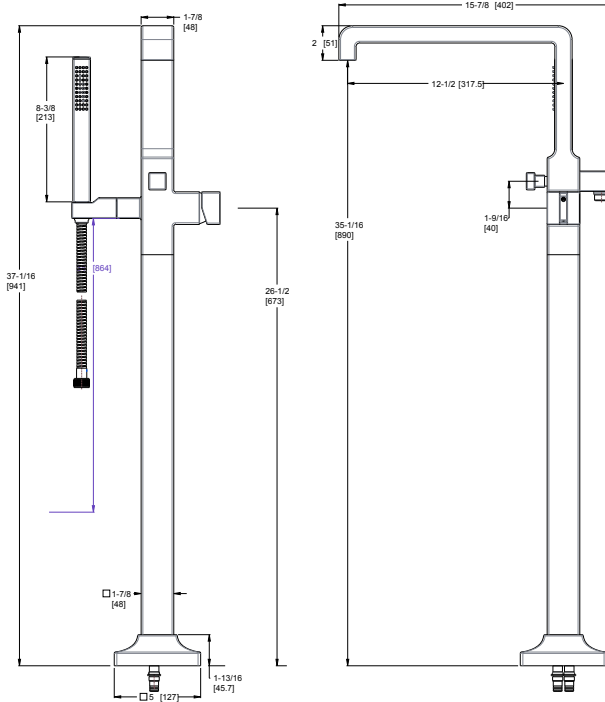

TECHNICAL INFO

Configuration:

- 1-Hole Installation

Features:

- 8 GPM @ 45 PSI
- Hand Held 1.8 GPM @ 80 PSI
- 60" Metal Hose
- All Metal Construction
- Pforever Seal™ Ceramic Disc Valve
- Wipe Clean™ Nozzles