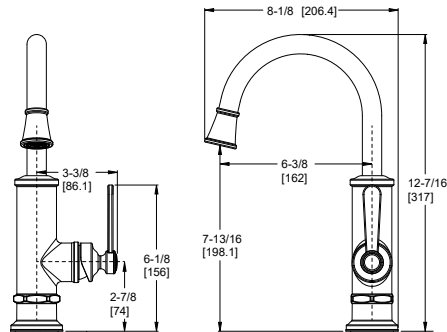

GT72-TDC	Polished Chrome	$325
GT72-TDS	Stainless Steel	$407
GT72-TDD	Polished Nickel	$407
GT72-TDY	Tuscan Bronze	$434
GT72-TDBG	Brushed Gold	$465