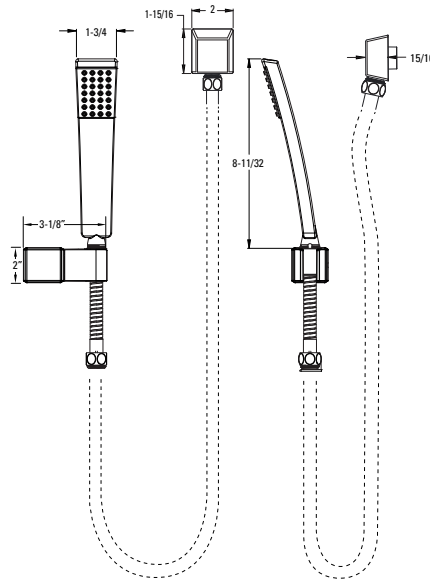

4-Piece Hand Held Shower Kit

LG16-1DFC	Polished Chrome	\$242
LG16-1DFK	Brushed Nickel	\$302
LG16-1DFB	Matte Black	\$322

Features:

- 1.8 GPM @ 80 PSI
- Wall Mount Bracket and Drop Elbow
- Wipe Clean™ Nozzles
- Metal Hose with Matching Finish
- Backflow Prevention
- Kit Includes: Hand Held, Hose, Drop Elbow/Hook, Wall Mount Bracket
- Pforever Warranty®