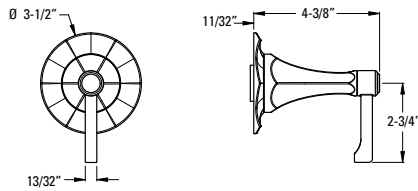

Must Order ØX8-31ØA or ØX8-34ØA Pressure Balance Rough-In Valve Separately. See Valve Section.

	MODEL	FINISH	LIST PRICE	TECHNICAL INFO
Diverter Trim	Ø16-DE1C	Polished Chrome	$122	Features: · SecurePfit™ · Metal Lever Handle and Matching Flange
	Ø16-DE1K	Brushed Nickel	$152	
	Ø16-DE1D	Polished Nickel	$152	
	Ø16-DE1Y	Tuscan Bronze	$163