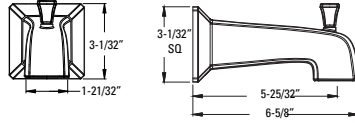

Park Avenue™ - Tub & Shower

	MODEL	FINISH	LIST PRICE	TECHNICAL INFO
Diverter Tub Spout 	92Ø-1Ø1A	Polished Chrome	$236	Features: · All Metal Construction · Quick Connect Diverter Spout
	92Ø-1Ø1J	Brushed Nickel	$262	
	92Ø-1Ø1D	Polished Nickel	$275	
	92Ø-1Ø1Y	Tuscan Bronze	$317	
	92Ø-1Ø1BG	Brushed Gold	$352