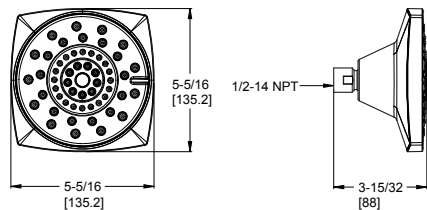

1. **Features:**
- 1.8 GPM @ 80 PSI
  - Three Function Showerhead: Spray, Massage, and Combo
  - Brass Ball Joint
  - Shower Arm and Flange Sold Separately