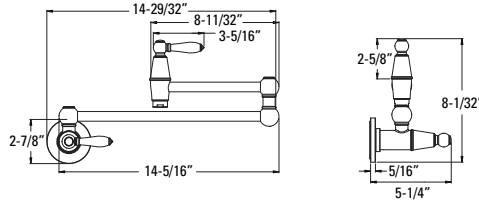

Port Haven™

Port Haven™ Traditional Pot Filler

MODEL	FINISH	LIST PRICE
GT533-TDC	Polished Chrome	$657
GT533-TDS	Stainless Steel	$616
GT533-TDD	Polished Nickel	$616
GT533-TDY	Tuscan Bronze	$657
GT533-TDBG	Brushed Gold	$683

TECHNICAL INFO

Configuration:

- 1-Hole Installation

Features:

- 3.0 GPM @ 60 PSI
- All Metal Construction
- Dual Shut Off Levers
- Mounting Hardware Included
- Swing Out Design
- Cold Water Installation Recommended
- Pforever Seal™ Ceramic Disc Valve
- Pforever Warranty

Port Haven™ Soap Dispenser Kit

KSD-TDC	Polished Chrome	$60
KSD-TDS	Stainless Steel	$71
KSD-TDD	Polished Nickel	$71
KSD-TDY	Tuscan Bronze	$71
KSD-TDBG	Brushed Gold	$82

Configuration:

- 1-Hole Installation

Features:

- Easy Above Counter Refill
- Anti-Residue Design Prevents Soap/Lotion Buildup
- All Brass Construction
- Brass Shank