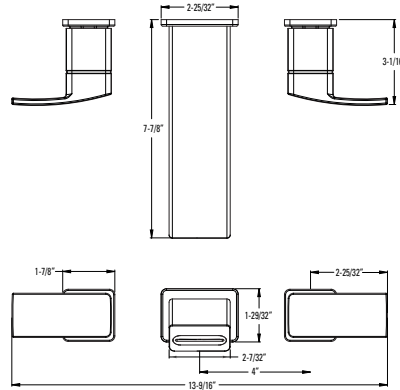

Kenzo™ - Wall Mount Faucets

8" Wall Mount Lavatory

MODEL	FINISH	LIST PRICE
LG49-DF3C	Polished Chrome	$425
LG49-DF3K	Brushed Nickel	$530
LG49-DF3B	Matte Black	$566

TECHNICAL INFO

Configuration:

- 3-Hole Installation

Features:

- 1.2 GPM @ 60 PSI
- Pforever Seal™ Ceramic Disc Valve
- Metal Lever Handles
- Grid Strainer 972-103 or 972-104 Sold Separately

Must Order LØW8-Ø1ØØ

Wall Mount Rough-In Valve Separately. See Valve Section.