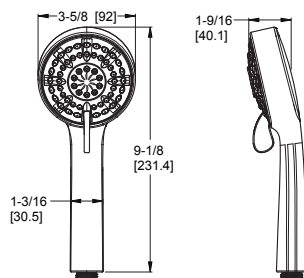

Features:

- 1.8 GPM @ 80 PSI
- Wipe Clean™ Nozzles
- Four Function Hand Held: Full Spray, Massage, Full Spray/Massage Combo, Pause/Non-Positive Shut-Off

Tisbury™ - Tub & Shower

	MODEL	FINISH	LIST PRICE	TECHNICAL INFO
6" Ceiling Arm	Ø15-Ø6CC	Polished Chrome	\$63	Features: · 6" Straight Shower Arm · Matching Shower Arm Flange Included · 1/2"-14 NPT Thread Size
	Ø15-Ø6CK	Brushed Nickel	\$79	
	Ø15-Ø6CBG	Brushed Gold	\$90	