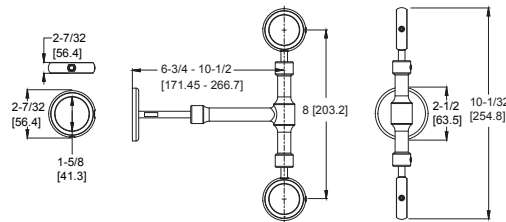

Tub Filler Riser Support Kit

931-133A	Polished Chrome	$129
931-133J	Brushed Nickel	$160
931-133D	Polished Nickel	$160
931-133Y	Tuscan Bronze	$192
931-133BG	Brushed Gold	$263