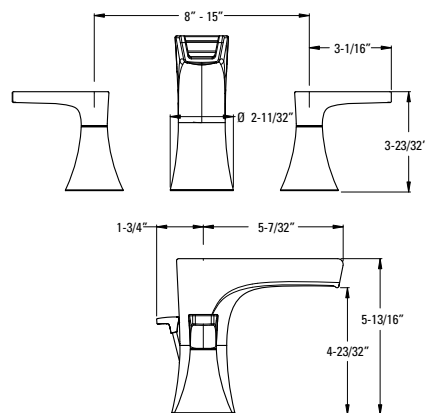

Configuration:

- 3-Hole Installation

Features:

- 1.2 GPM @ 60 PSI
- Pforever Seal™ Ceramic Disc Valve
- Metal Lever Handles
- All Metal Pop-Up
- Quick Connect Hose Assembly
- Order 971-Ø86Ø to Increase Max. Install Depth to 3"