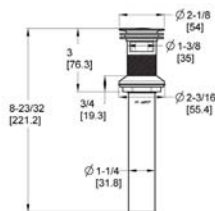

972-1Ø1A	Polished Chrome	$93
972-1Ø1J	Brushed Nickel	$102
972-1Ø1B	Matte Black	$121
972-1Ø1BG	Brushed Gold	$139