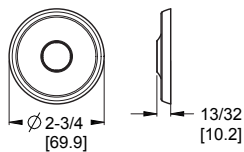

Tisbury™ Shower Arm Flange 	96Ø-329A	Polished Chrome	$21	Features: • 1/2" Shower Arm Flange • All Metal Construction • PVD Finish (J Finish Only) • Matches Tisbury Style and Finishes
	96Ø-329J	Brushed Nickel	$28	
	96Ø-329D	Polished Nickel	$28	
	96Ø-329Y	Tuscan Bronze	$32	
	96Ø-329BG	Brushed Gold	$35