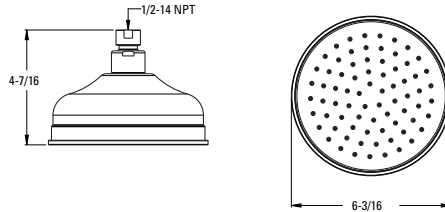

Tisbury™ - Tub & Shower

Raincan Showerhead

MODEL	FINISH	LIST PRICE
LG15-TBØC	Polished Chrome	$108
LG15-TBØK	Brushed Nickel	$135
LG15-TBØD	Polished Nickel	$135
LG15-TBØY	Tuscan Bronze	$144
LG15-TBØBG	Brushed Gold	$166

TECHNICAL INFO

Features:

- 1.8 GPM @ 80 PSI
- All Brass Showerhead
- Wipe Clean™ Nozzles
- Shower Arm and Flange Sold Separately