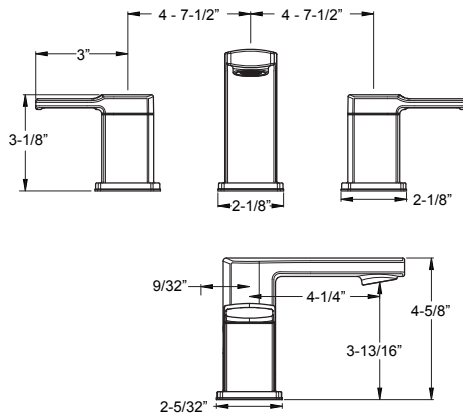

8" Widespread Lavatory

LG49-DAPC	Polished Chrome	$358
LG49-DAPK	Brushed Nickel	$478
LG49-DAPB	Matte Black	$447

Configuration:

- 3-Hole Installation

Features:

- 1.2 GPM @ 60 PSI
- Pforever Seal™ Ceramic Disc Valve
- Metal Lever Handles
- Fixed Spout
- Order 971-Ø86Ø Extension Kit to Increase Max Install Depth to 3"
- Push & Seal Drain