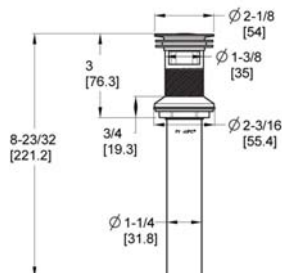

Metal Push & Seal Drain

972-1Ø1A	Polished Chrome	$93
972-1Ø1J	Brushed Nickel	$102
972-1Ø1B	Matte Black	$121

Features:

- All Metal Push & Seal™ Drain with Overflow
- Installs in Half the Time of Standard Pop-Up
- Guaranteed Tight Seal
- Easy to Install, Use, and Service
- Pforever Warranty