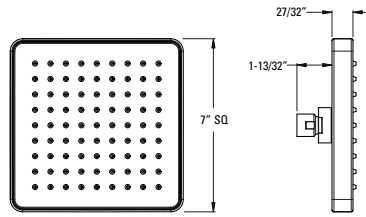

Kenzo™ - Tub & Shower

7" Raincan Showerhead

MODEL	FINISH	LIST PRICE
973-228A	Polished Chrome	\$128
973-228J	Brushed Nickel	\$164
973-228B	Matte Black	\$232

TECHNICAL INFO

Features:

- 1.8 GPM @ 80 PSI
- Wipe Clean™ Nozzles
- Brass Ball Joint
- Shower Arm and Flange Sold Separately
- Order 941-Ø55Ø for 1.5 GPM Showerhead Insert