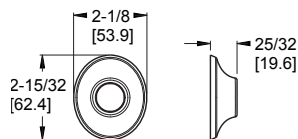

Rhen™ Shower Arm Flange 	96Ø-343A	Polished Chrome	$23	Features: • All Metal Construction • Matches Rhen Style and Finishes
	96Ø-343J	Brushed Nickel	$18	
	96Ø-343B	Matte Black	$26	
	96Ø-343BG	Brushed Gold	$32