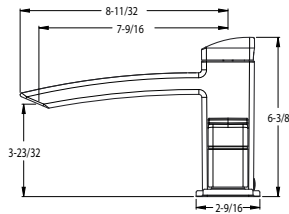

MODEL	FINISH	LIST PRICE
RT6-5D1C	Polished Chrome	$541
RT6-5D1K	Brushed Nickel	$675
RT6-5D1B	Matte Black	$721

TECHNICAL INFO

Configuration:

- 3-Hole Installation

Features:

- Pforever Seal™ Ceramic Disc Valve
- Metal Lever Handles
- Fixed Spout

Must Order ØX6-Ø5ØR or ØX6-15ØR Rough-In Valve Separately. See Valve Section.