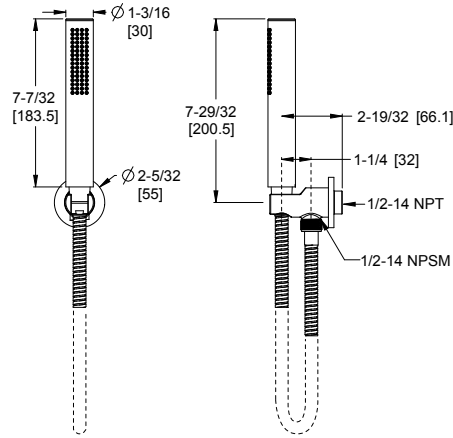

Shower Components

3-Piece Hand Held Shower Kit

MODEL	FINISH	LIST PRICE
LG16-2NCC	Polished Chrome	$292
LG16-2NCK	Brushed Nickel	$366
LG16-2NCB	Matte Black	$388
LG16-2NCBG	Brushed Gold	$416

Features:

- 1.8 GPM @ 80 PSI
- 60" Metal Hose
- All Metal Construction
- Wipe Clean™ Nozzles
- Mounting Hardware Included
- Kit Includes: Hand Held, Hose, Drop Elbow/Hook