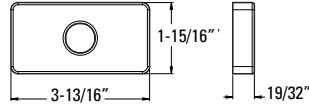

Shower Components

	MODEL	FINISH	LIST PRICE	TECHNICAL INFO
Kenzo™ Shower Arm Flange	96Ø-Ø97A	Polished Chrome	$28	Features: · All Metal Construction · Matches Kenzo Style and Finishes
	96Ø-Ø97J	Brushed Nickel	$29	
	96Ø-Ø97B	Matte Black	$40