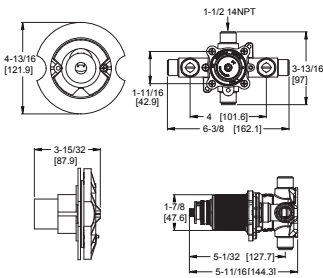

Thermostatic Tub & Shower Valve with Stops 	TX9-340A	Thermostatic Valve	$259	Features: · 5.5 GPM @ 60 PSI · Brass Valve Body · 2 Inlets, 2 Outlets · Pforever Seal™ Ceramic Cartridge · Temperature Limit Stop Included · 1/2" MIP/Universal Connection · Back-to-Back Compatible Replacement Cartridge TX9-0001