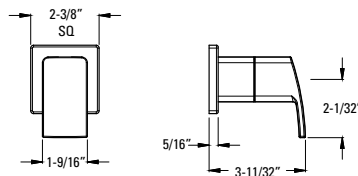

Must Order ØX8-31ØA or ØX8-340A Pressure Balance Rough-In Valve Separately. See Valve Section.

Diverter Trim	Ø16-DFØC	Polished Chrome	$136	Features: · SecurePfit™ · Metal Lever Handle and Matching Flange
	Ø16-DFØK	Brushed Nickel	$169	
	Ø16-DFØB	Matte Black	$180