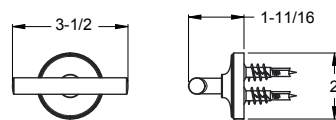

Robe Hook 	BRH-TNTC	Polished Chrome	$61	Configuration: · 1-Hole Installation Features: · Premium Metal Construction · Superior Mounting Posts · Concealed Screw Installation · Mounting Hardware Included
	BRH-TNTK	Brushed Nickel	$76	
	BRH-TNTD*	Polished Nickel	$76	
	BRH-TNTB	Matte Black	$81	
	BRH-TNTBG	Brushed Gold	$87	

*Coming Soon