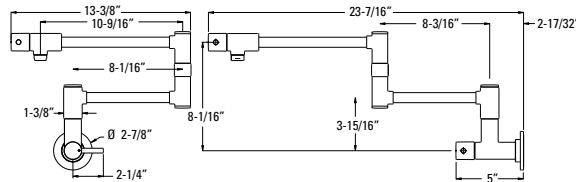

Kitchen Accessories

Port Haven Traditional Pot Filler

MODEL	FINISH	LIST PRICE
GT533-TDC	Polished Chrome	$657
GT533-TDS	Stainless Steel	$616
GT533-TDD	Polished Nickel	$616
GT533-TDY	Tuscan Bronze	$657
GT533-TDBG	Brushed Gold	$683

TECHNICAL INFO

Configuration:

- 1-Hole Installation

Features:

- 3.0 GPM @ 60 PSI
- All Metal Construction
- Dual Shut Off Levers
- Mounting Hardware Included
- Swing Out Design
- Cold Water Installation Recommended
- Pforever Seal™ Ceramic Disc Valve
- Pforever Warranty

Modern Wall Mount Pot Filler

GT533-PFC	Polished Chrome	$529
GT533-PFS	Stainless Steel	$661
GT533-PFD	Polished Nickel	$661
GT533-PFY	Tuscan Bronze	$734
GT533-PFB	Matte Black	$705
GT533-PFBG	Brushed Gold	$705

Configuration:

- 1-Hole Installation

Features:

- 3.0 GPM @ 60 PSI
- Pforever Seal™ Ceramic Disc Valve
- Metal Lever Handles
- Handle Shut Off
- Cold Water Installation Recommended

Air Gap Kit

941-685A	Polished Chrome	$34
941-685S	Stainless Steel	$43
941-685J	Brushed Nickel	$45
941-685D	Polished Nickel	$43
941-685B	Matte Black	$45
941-685Y	Tuscan Bronze	$45
941-685BG	Brushed Gold	$49

Configuration:

- 1-Hole Installation

Features:

- Finishes Match Pfister Faucets
- All Metal Construction