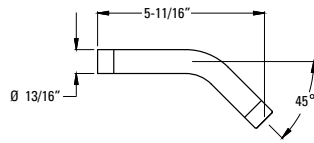

Curved Shower Arm	973-Ø3ØA	Polished Chrome	$30	Features: · Standard 1/2" Connections · Flange Not Included · All Metal Construction
	973-Ø3ØJ	Brushed Nickel	$38	
	973-Ø3ØB	Matte Black	$40