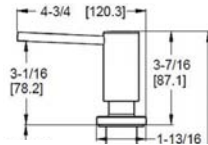

- 1-Hole Installation

Features:

- 3.0 GPM @ 60 PSI
- Pforever Seal™ Ceramic Disc Valve
- Metal Lever Handles
- Dual Handle Shut Off
- Cold Water Installation Recommended

Modern Soap Dispenser Kit

KSD-MDRC	Polished Chrome	\$101
KSD-MDRS	Stainless Steel	\$117
KSD-MDRB	Matte Black	\$122
KSD-MDRBG	Brushed Gold	\$127