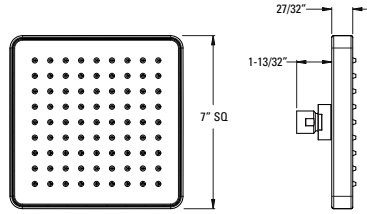

Deckard™ - Tub & Shower

7" Raincan Showerhead

MODEL	FINISH	LIST PRICE
973-228A	Polished Chrome	$128
973-228J	Brushed Nickel	$164
973-228B	Matte Black	$232

1. **Features:**
- 1.8 GPM @ 80 PSI
  - Wipe Clean™ Nozzles
  - Brass Ball Joint
  - Shower Arm and Flange Sold Separately
  - Order 941-Ø55Ø for 1.5 GPM Showerhead Insert