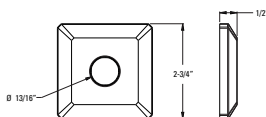

Shower Arm Flange 	96Ø-2Ø9A	Polished Chrome	$32	Features: · All Metal Construction · Matches Finish and Style
	96Ø-2Ø9J	Brushed Nickel	$38	
	96Ø-2Ø9D	Polished Nickel	$40	
	96Ø-2Ø9Y	Tuscan Bronze	$44	
	96Ø-2Ø9BG	Brushed Gold	$61