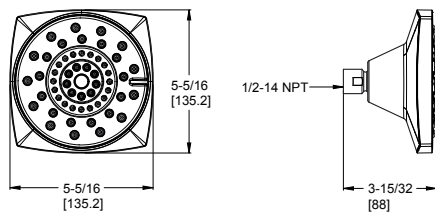

Multi-Function Showerhead

973-255A	Polished Chrome	$49
973-255J	Brushed Nickel	$60

Features:

- 1.8 GPM @ 80 PSI
- Three Function Showerhead: Penetrating Massage, Rain Spray, Invigorating Spray
- Wipe Clean™ Nozzles
- Shower Arm and Flange Sold Separately