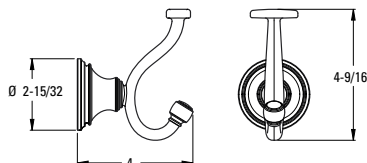

Robe Hook	BRH-TBØC	Polished Chrome	$64	Configuration: · 1-Hole Installation Features: · Premium Metal Construction · Superior Mounting Posts · Concealed Screw Installation · Mounting Hardware Included
	BRH-TBØK	Brushed Nickel	$81	
	BRH-TBØD	Polished Nickel	$81	
	BRH-TBØY	Tuscan Bronze	$86	
	BRH-TBØBG	Brushed Gold	$86