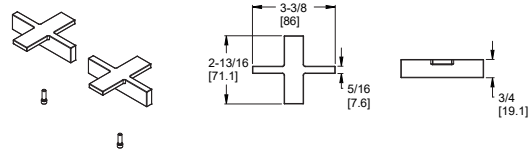

Verve™ - Handle Options for Widespread / Wall Mount Lavatory / Roman Tub

	MODEL	FINISH	LIST PRICE	TECHNICAL INFO
Cross Handle for Widespread/Wall Mount and Roman Tub	HHL-VRVXC	Polished Chrome	$50	Features: · All Metal Construction · 2 Handles Included
	HHL-VRVXD	Polished Nickel	$63	
	HHL-VRVXB	Matte Black	$67	
	HHL-VRVXBG	Brushed Gold	$72