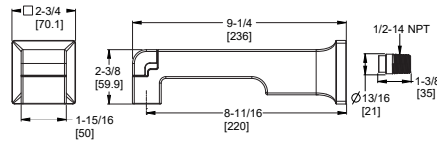

Verve™ - Tub & Shower

Diverter Tub Spout

MODEL	FINISH	LIST PRICE
Ø15-VRV1C	Polished Chrome	$200
Ø15-VRV1D	Polished Nickel	$250
Ø15-VRV1B	Matte Black	$270
Ø15-VRV1BG	Brushed Gold	$290

TECHNICAL INFO

Features:

- All Metal Construction
- Unique Water Ribbon Flow
- Threaded 1/2" Male Copper Sweat Adapter Included (C X MNPT)