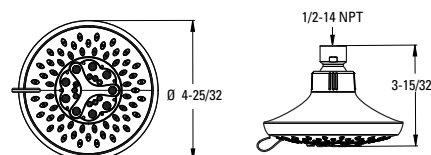

Features:

- 1.8 GPM @ 80 PSI
- Five Function Showerhead: Penetrating Massage, Rain Spray, Invigorating Spray, Champagne/Raincan Combo, Champagne Spray