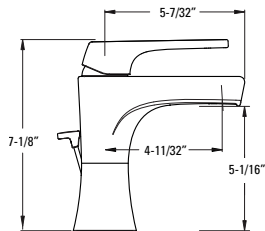

LG42-MFIC	Polished Chrome	$378
LG42-MFIK	Brushed Nickel	$473