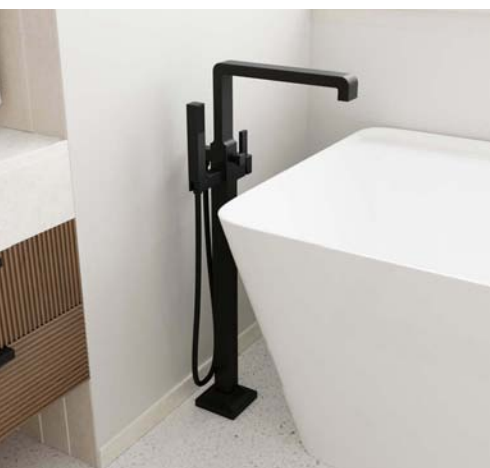

LAVATORY COLLECTION

EST.

Pf

1910

SHOWROOM

Verve™

The designer's dream collection is finally here! Introducing Verve™, our biggest and most complete collection Pfister® Showroom has ever launched! We understand no two designers' styles are exactly the same, so faucets shouldn't be one-size-fits-all either. The Verve™ collection allows you to put your own custom touch to fit the look and need for any bathroom project. First choose your spout, then your handle design, and finally the finish combination that goes with your space. Mix and match finishes to build fixtures that are as unique as you are. The possibilities are (almost) endless.