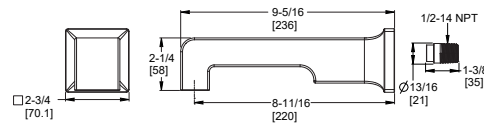

Features:

- All Metal Construction
- Unique Water Ribbon Flow
- Threaded 1/2" Male Copper Sweat Adapter Included (C X MNPT)

Verve™ - Accessories

Towel Bar 24"

MODEL	FINISH	LIST PRICE	TECHNICAL INFO
BTB-2VRVC	Polished Chrome	\$120	Configuration: · 2-Hole Installation Features: · All Metal Construction · Mounting Hardware Included · Concealed Screw Installation
BTB-2VRVD	Polished Nickel	\$141	
BTB-2VRVB	Matte Black	\$150	
BTB-2VRVBG	Brushed Gold	\$160	