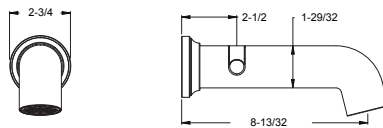

Tenet™ Diverter Tub Spout 	92Ø-219A	Polished Chrome	$267	Features: · All Metal Construction · IP Connect · Integrated Diverter
	92Ø-219J	Brushed Nickel	$287	
	92Ø-219D	Polished Nickel	$287	
	92Ø-219B	Matte Black	$311	
	92Ø-219BG	Brushed Gold	$308