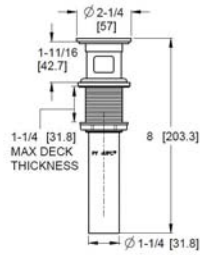

Kelen™ - Lavatory Faucets

	MODEL	FINISH	LIST PRICE	TECHNICAL INFO
Universal Grid Strainer	972-1Ø4A	Polished Chrome	$72	Features: · All Metal Grid Strainer · With Overflow · 1-1/4" Tailpiece
	972-1Ø4J	Brushed Nickel	$84