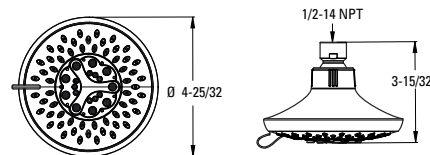

Features:

- 1.8 GPM @ 80 PSI
- Five Function Showerhead: Penetrating Massage, Rain Spray, Invigorating Spray, Champagne/Raincan Combo, Champagne Spray