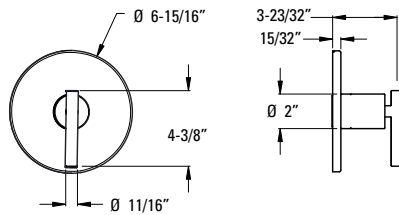

Pressure Balance Valve Trim

R89-1NCC	Polished Chrome	$156
R89-1NCK	Brushed Nickel	$195
R89-1NCB	Matte Black	$209
R89-1NCBG	Brushed Gold	$223