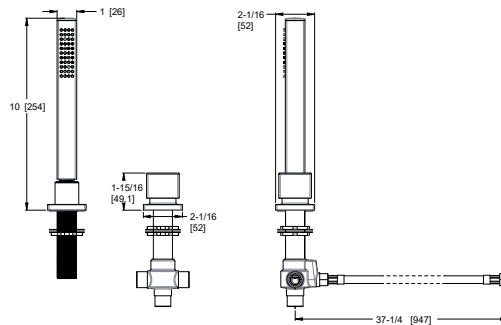

Features:

- 1.8 GPM @ 80 PSI
- Push Down Diverter
- 1/2" 2 Way Connection: IP or Direct Sweat
- Flexible Supply Needed for IP Connection
- 60" Metal Hose

Must Order ØX6-15ØR or JX6-15ØR Valves Separately. See Valve Section.