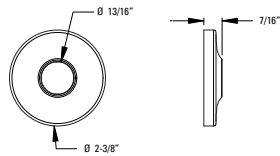

Kelen™ Shower Arm Flange	96Ø-293A	Polished Chrome	$17	Features: · All Metal Construction · Matches Kelen Style and Finishes
	96Ø-293J	Brushed Nickel	$24