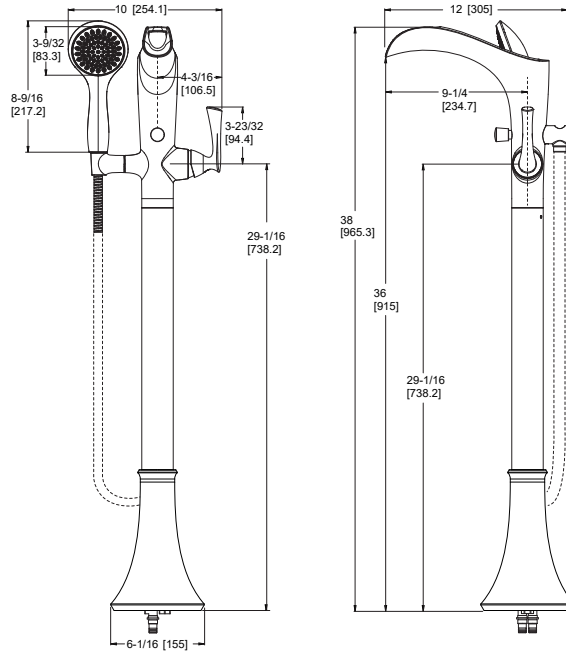

TECHNICAL INFO

Configuration:

- 1-Hole Installation

Features:

- 8 GPM @ 60 PSI
- Hand Shower 1.8 GPM @ 80 PSI
- Modern Trough Design
- Pforever Seal™ Ceramic Disc Valve
- Metal Lever Handles
- Brass Construction