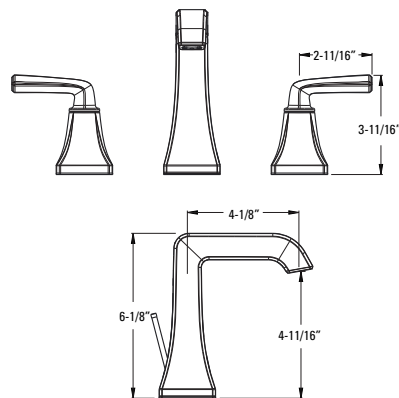

Configuration:

- 3-Hole 8-15" Installation

Features:

- 1.2 GPM @ 60 PSI
- Pforever Seal™ Ceramic Disc Valve
- Metal Lever Handles
- All Metal Pop-Up
- Quick Connect Hose Assembly
- Order 971-Ø86Ø to Increase Max. Install Depth to 3"
- 1.2 GPM @ 60 PSI