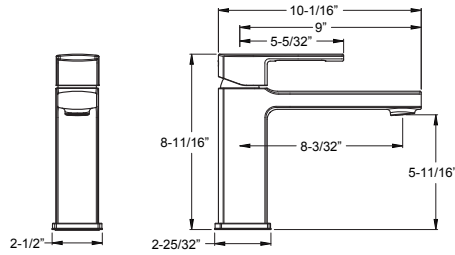

Deckard™ - Tub Fillers

1-Hole Roman Tub

MODEL	FINISH	LIST PRICE
RT6-1DAC	Polished Chrome	$438
RT6-1DAK	Brushed Nickel	$547
RT6-1DAB	Matte Black	$585

TECHNICAL INFO

Configuration:

- 1-Hole Installation

Features:

- 8 GPM @ 60 PSI
- Pforever Seal™ Ceramic Disc Valve
- Metal Lever Handle
- Fixed Spout
- 1/2" NPSM Inlet Lines

Valve Included. No Additional Valving Needed.