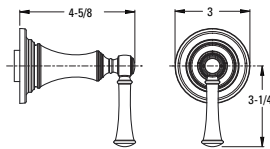

How to Order a Cross Handle Shower Trim

Cross Handle
HHL-Ø89TB*
or
HHL-Ø892TB*

+

Valve Trim
LG89-8TB*
LG89-7TB*
R89-1TB*

=

Complete Pressure Balance Shower Trim

Diverter Trim

Ø16-TB1C	Polished Chrome	\$121
Ø16-TB1K	Brushed Nickel	\$152
Ø16-TB1D	Polished Nickel	\$152
Ø16-TB1Y	Tuscan Bronze	\$161
Ø16-TB1BG	Brushed Gold	\$172