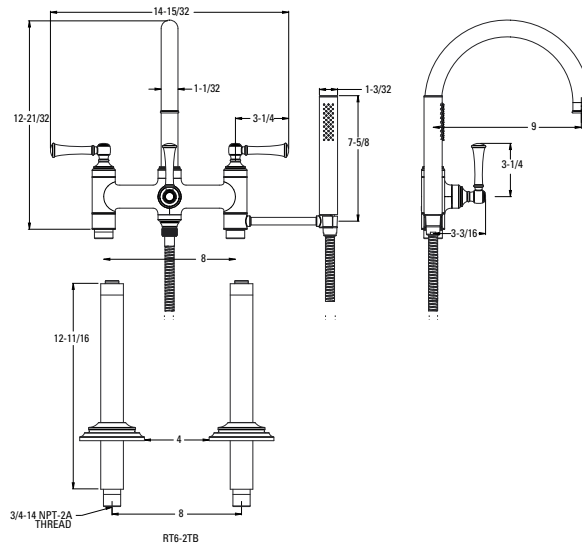

Configuration:

- 2-Hole Installation

Features:

- 10 GPM @ 60 PSI
- Hand Shower 1.8 GPM @ 80 PSI
- Traditional Double Riser Tub Filler
- Pforever Seal™ Ceramic Disc Valve
- Metal Lever Handles
- Brass Construction
- Includes Deck Mount Installation Adaptors
- Optional Cross Handles Available HHL-LG6TB*
- Both Finished Matched Metal and White Ceramic Hot/Cold/Diverter Inserts Included