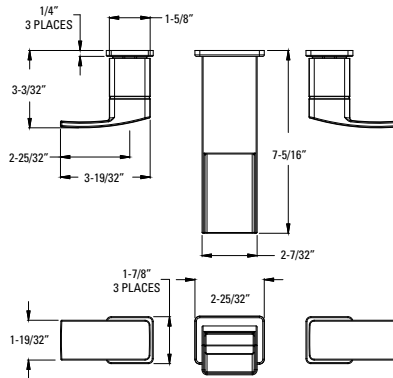

8" Wall Mount Lavatory Trough

LG49-DF1C	Polished Chrome	$425
LG49-DF1K	Brushed Nickel	$530
LG49-DF1B	Matte Black	$566

Configuration:

- 3-Hole Installation

Features:

- 1.2 GPM @ 60 PSI
- Pforever Seal™ Ceramic Disc Valve
- Metal Lever Handles
- Grid Strainer 972-103 or 972-104 Sold Separately

Must Order LØW8-Ø1ØØ

Wall Mount Rough-In Valve Separately. See Valve Section.