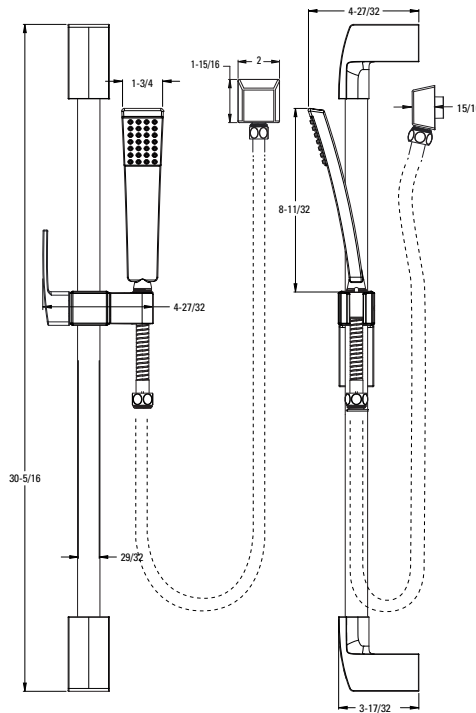

Shower Components

Slide Bar/Hand Shower Kit

MODEL	FINISH	LIST PRICE
LG16-3DFC	Polished Chrome	$334
LG16-3DFK	Brushed Nickel	$418
LG16-3DFB	Matte Black	$445

TECHNICAL INFO

Features:

- Hand Shower 1.8 GPM @ 80 PSI
- Complete Slide Bar Package with Hand Held Shower, Hose, Drop Elbow, and Slide Bar
- Wipe Clean™ Nozzles
- 60" Metal Hose with Matching Finish
- Backflow Prevention
- Works with Kenzo Diverter Trim and Valve
- Not to be Used as a Grab Bar

Slide Bar/Hand Shower Kit

LG16-3TBC	Polished Chrome	$387
LG16-3TBK	Brushed Nickel	$481
LG16-3TBD	Polished Nickel	$481
LG16-3TBY	Tuscan Bronze	$514
LG16-3TBBG	Brushed Gold	$551

Features:

- Hand Shower 1.8 GPM @ 80 PSI
- Complete Slide Bar Package with Hand Held Shower, Hose, Drop Elbow, Slide Bar, and Wall Mount Bracket
- All Metal Slide Bar
- Optional Cross Handle HHL-G16TB*
- Wipe Clean™ Nozzles
- 60" Metal Hose with Matching Finish
- Backflow Prevention
- Works with Tisbury Diverter Trim and Valve
- Both Finished Matched Metal and White Ceramic Inserts Included
- Not to Be Used as a Grab Bar