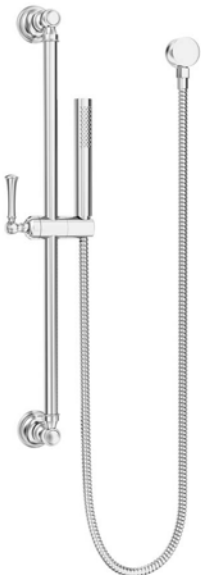

Shower Components

Slide Bar/Hand Shower Kit

MODEL	FINISH	LIST PRICE
LG16-3DFC	Polished Chrome	$334
LG16-3DFK	Brushed Nickel	$418
LG16-3DFB	Matte Black	$445

TECHNICAL INFO

Features:

- Hand Shower 1.8 GPM @ 80 PSI
- Complete Slide Bar Package with Hand Held Shower, Hose, Drop Elbow, and Slide Bar
- Wipe Clean™ Nozzles
- 60" Metal Hose with Matching Finish
- Backflow Prevention
- Works with Kenzo Diverter Trim and Valve
- Not to be Used as a Grab Bar

Slide Bar/Hand Shower Kit

LG16-3TBC	Polished Chrome	$387
LG16-3TBK	Brushed Nickel	$481
LG16-3TBD	Polished Nickel	$481
LG16-3TBY	Tuscan Bronze	$514
LG16-3TBBG	Brushed Gold	$551

Features:

- Hand Shower 1.8 GPM @ 80 PSI
- Complete Slide Bar Package with Hand Held Shower, Hose, Drop Elbow, Slide Bar, and Wall Mount Bracket
- All Metal Slide Bar
- Optional Cross Handle HHL-G16TB*
- Wipe Clean™ Nozzles
- 60" Metal Hose with Matching Finish
- Backflow Prevention
- Works with Tisbury Diverter Trim and Valve
- Both Finished Matched Metal and White Ceramic Inserts Included
- Not to Be Used as a Grab Bar