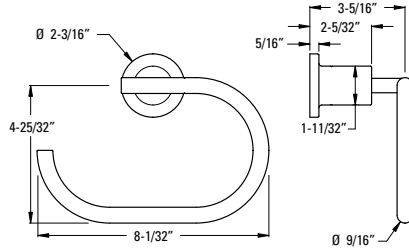

Contempra® - Accessories

Towel Ring

MODEL	FINISH	LIST PRICE
BRB-NC1C	Polished Chrome	$78
BRB-NC1K	Brushed Nickel	$98
BRB-NC1B	Matte Black	$104
BRB-NC1BG	Brushed Gold	$111

TECHNICAL INFO

Configuration:

- 1-Hole Installation

Features:

- Premium Metal Construction
- Standard Mounting Bracket
- Concealed Screw Installation
- Mounting Hardware Included