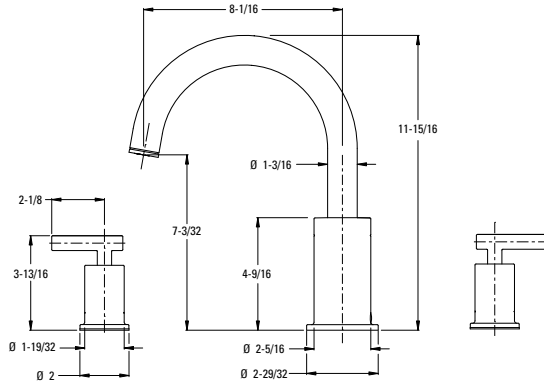

Features:

- Pforever Seal™ Ceramic Disc Valve
- Fixed Spout
- Handles Included

Must Order ØX6-Ø5ØR or ØX6-15ØR Rough-In Valve Separately. See Valve Section.