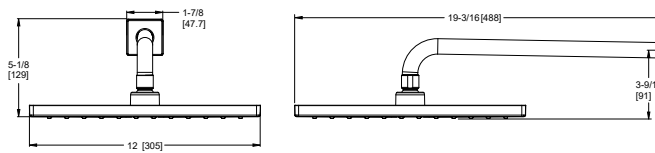

LG15-MDS2C	Polished Chrome	$350
LG15-MDS2D	Polished Nickel	$438
LG15-MDS2B	Matte Black	$467
LG15-MDS2BG	Brushed Gold	$500

1. **Features:**
- 1.8 GPM @ 80 PSI
  - Brass Ball Joint
  - 12" Showerhead
  - Includes Shower Arm, Flange, and Showerhead

Multi-Function Showerhead

973-255A	Polished Chrome	$49
973-255J	Brushed Nickel	$60
973-255B	Matte Black	$65