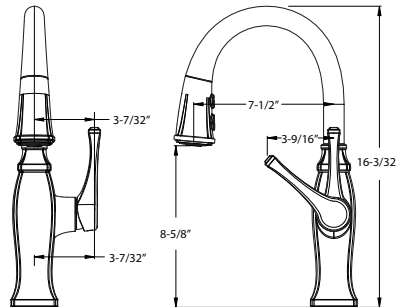

GT572-BFC	Polished Chrome	$409
GT572-BFS	Stainless Steel	$511
GT572-BFD	Polished Nickel	$511