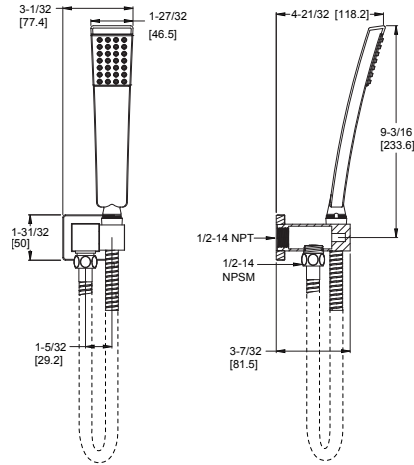

MODEL	FINISH	LIST PRICE
LG16-2DFC	Polished Chrome	$218
LG16-2DFD	Polished Nickel	$235
LG16-2DFB	Matte Black	$292
LG16-2DFBG	Brushed Gold	$294

Features:

- 1.8 GPM @ 80 PSI
- 60" Metal Hose
- Wipe Clean™ Nozzles
- Mounting Hardware Included
- Pforever Warranty®
- Kit Includes: Hand Held, Hose, Drop Elbow/Hook