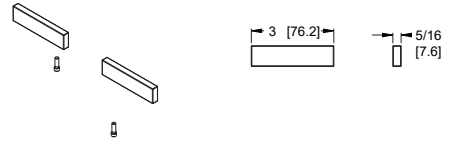

Lever Handle for Widespread/Wall Mount and Roman Tub	HHL-VRVLC	Polished Chrome	$50	Features: · All Metal Construction · 2 Handles Included
	HHL-VRVLD	Polished Nickel	$63	
	HHL-VRVLB	Matte Black	$67	
	HHL-VRVLBG	Brushed Gold	$72