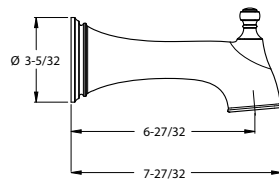

Diverter Tub Spout 	92Ø-194A	Polished Chrome	$84	Features: · All Metal Construction · IP & Quick Connect Diverter Spout
	92Ø-194J	Brushed Nickel	$104	
	92Ø-194D	Polished Nickel	$104	
	92Ø-194Y	Tuscan Bronze	$111	
	92Ø-194BG	Brushed Gold	$146