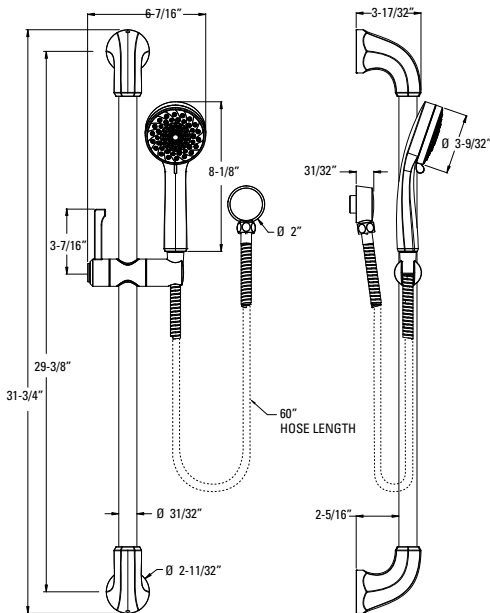

MODEL	FINISH	LIST PRICE
LG16-3DEC	Polished Chrome	\$393
LG16-3DEK	Brushed Nickel	\$491
LG16-3DED	Polished Nickel	\$491
LG16-3DEY	Tuscan Bronze	\$524

TECHNICAL INFO

Features:

- Hand Shower 1.8 GPM @ 80 PSI
- Complete Slide Bar Package with Hand Shower, Hose, Drop Elbow, and Slide Bar
- Multi-Function Hand Held
- Wipe Clean™ Nozzles
- All Metal Slide Bar
- Metal Hose with Matching Finish
- Backflow Prevention
- Not to be Used as a Grab Bar