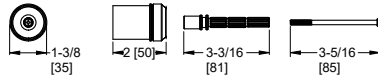

Ø15 Series Extension Kit

951-3679

Unfinished

\$100

Features:

- For Use with TENET Ø16-TNT* Only
- 7/8" Extension

Extension Kits & Accessories

	MODEL	FINISH	LIST PRICE	TECHNICAL INFO
--	-------	--------	------------	----------------