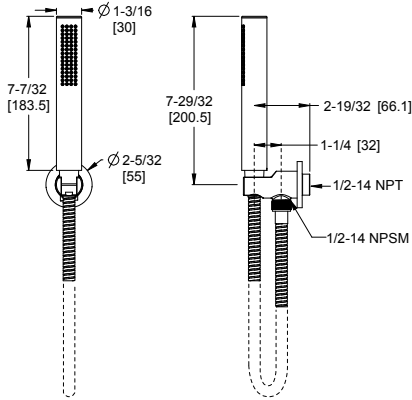

Tenet™ - Tub & Shower

3-Piece Hand Held Shower Kit

MODEL	FINISH	LIST PRICE
LG16-2NCC	Polished Chrome	$273
LG16-2NCK	Brushed Nickel	$342
LG16-2NCD*	Polished Nickel	$342
LG16-2NCB	Matte Black	$363
LG16-2NCBG	Brushed Gold	$389

*Coming Soon

Features:

- 1.8 GPM @ 80 PSI
- 60" Metal Hose
- All Metal Construction
- Wipe Clean™ Nozzles
- Mounting Hardware Included
- Kit Includes: Hand Held, Hose, Drop Elbow/Hook