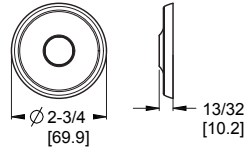

Tisbury™ - Tub & Shower

	MODEL	FINISH	LIST PRICE	TECHNICAL INFO
Shower Arm Flange 	96Ø-329A	Polished Chrome	$21	Features: · 1/2" Shower Arm Flange · All Metal Construction · PVD Finish (J Finish Only)
	96Ø-329J	Brushed Nickel	$28	
	96Ø-329D	Polished Nickel	$28	
	96Ø-329Y	Tuscan Bronze	$32	
	96Ø-329BG	Brushed Gold	$35