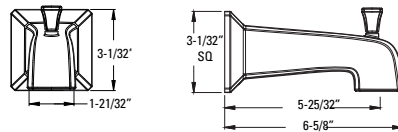

Park Avenue™ Diverter Tub Spout

92Ø-1Ø1A	Polished Chrome	\$236
92Ø-1Ø1J	Brushed Nickel	\$262
92Ø-1Ø1D	Polished Nickel	\$275
92Ø-1Ø1Y	Tuscan Bronze	\$317
92Ø-1Ø1BG	Brushed Gold	\$352

Features:

- All Metal Construction
- Quick Connect Diverter Spout