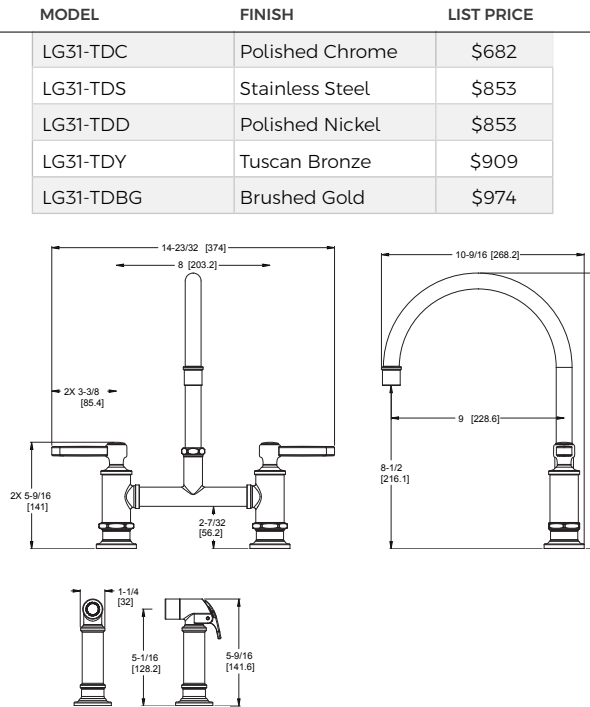

Port Haven™

AVAILABLE FINISHES

Polished Chrome   Stainless Steel   Polished Nickel   Tuscan Bronze   Brushed Gold

Port Haven™ Bridge Kitchen Faucet with Side Spray