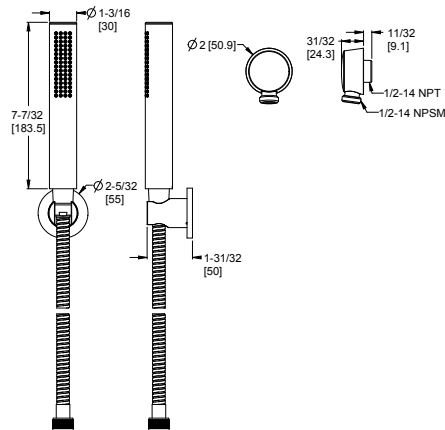

LG16-1NCC	Polished Chrome	$310
LG16-1NCK	Brushed Nickel	$387
LG16-1NCB	Matte Black	$413
LG16-1NCBG	Brushed Gold	$442