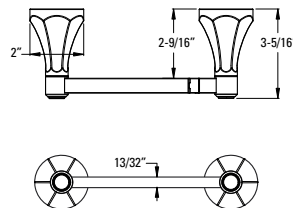

Features:

- Swivel Mount Paper Holder
- Premium Metal Construction
- Superior Mounting Posts
- Concealed Screw Installation
- Mounting Hardware Included