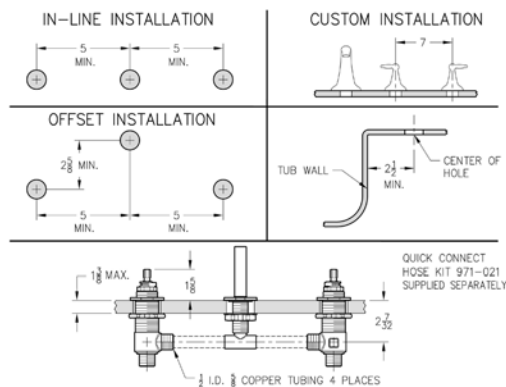

Configuration:

- 3-Hole Installation

Features:

- 15 - 18 GPM @ 60 PSI
- Rough-In Valve Body & Cartridge
- Pforever Seal™ Ceramic Disc Valve
- Adjustable Installation
- Thin and Thick Deck Mounting Hardware
- Order 974-375 1" Extension Kit if Deck Thickness Exceeds 1-3/8", Requires 1 Kit Per Handle, Stackable to Reach Desired Height up to 4-1/2"
- Order 975-015 extended spout shank for 4-1/2" of useable height
- 1/2" Universal IP Male Threaded Inlets and 1/2" IPS Male Threaded Outlets