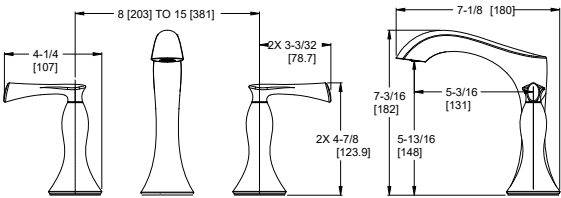

1. **Configuration:**
- 3-Hole Installation
3. **Features:**
- 1.2 GPM @ 60 PSI
  - Pforever Seal™ Ceramic Disc Valve
  - Metal Lever Handles
  - All Metal Push and Seal™
  - Order 971-Ø26Ø to Increase Max. Install Depth to 3"