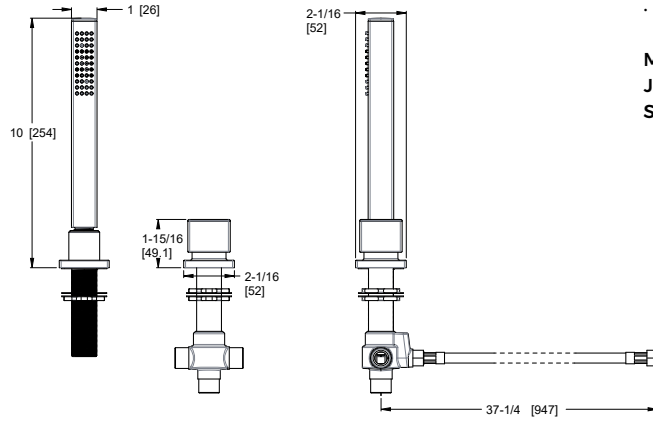

Kenzo™ - Tub Fillers

Roman Tub Hand Held Diverter Kit

MODEL	FINISH	LIST PRICE
LG16-VRVC	Polished Chrome	$350
LG16-VRVB	Matte Black	$467

TECHNICAL INFO

Features:

- 1.8 GPM @ 80 PSI
- Push Down Diverter
- 1/2" 2 Way Connection:
  IP or Direct Sweat
- Flexible Supply Needed for
  IP Connection
- 60" Metal Hose

**Must Order ØX6-15ØR or
JX6-15ØR Valves Separately.
See Valve Section**