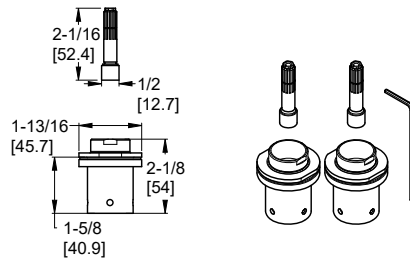

Widespread Extension Kit

971-Ø86Ø	N/A	$119

Features:
· 1" Extension Kit for Widespread Ceramic Valve Bodies
· Kit Includes Two Extensions (for Hot and Cold Valve Bodies)
· Does Not Work with Pfirst Series Widespreads