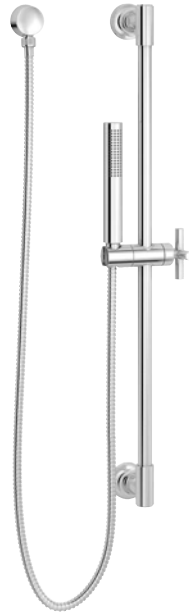

Slide Bar/
Hand Shower Kit
Shown with Optional
Cross Handle
HHL-G16TNTC