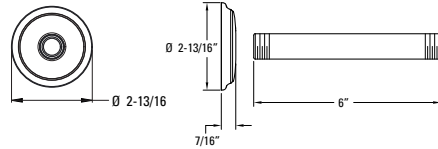

*Coming Soon

Shower Components

	MODEL	FINISH	LIST PRICE	TECHNICAL INFO
6" Ceiling Arm	Ø15-Ø6CC	Polished Chrome	\$63	Features: · 6" Straight Shower Arm · Matching Shower Arm Flange Included · 1/2"-14 NPT Thread Size
	Ø15-Ø6CK	Brushed Nickel	\$79	
	Ø15-Ø6CB	Matte Black	\$84	
	Ø15-Ø6CBG	Brushed Gold	\$90	