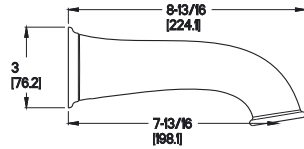

Tub Components

	MODEL	FINISH	LIST PRICE	TECHNICAL INFO
Tisbury™ Non-Diverter Tub Spout	92Ø-911A	Polished Chrome	$176	Features: · All Metal Construction · IP & Quick Connect Diverter Spout
	92Ø-911J	Brushed Nickel	$152	
	92Ø-911Y	Tuscan Bronze	$193