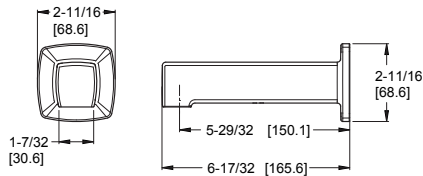

MODEL	FINISH	LIST PRICE	TECHNICAL INFO
Square Non-Diverter Tub Spout	92Ø-247A	Polished Chrome	$72	Features: · All Metal Construction · Includes Copper Sweat Adapter · Pforever Warranty®
	92Ø-247J	Brushed Nickel	$100	
	92Ø-247B	Matte Black	$109