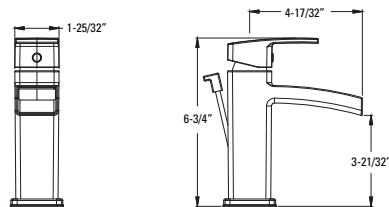

Single Control Lavatory Trough	LG42-DFØC	Polished Chrome	$390	Configuration: · 1 or 3-Hole Installation
	LG42-DFØK	Brushed Nickel	$488	
	LG42-DFØB	Matte Black	$520