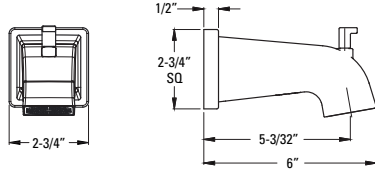

Kenzo™ - Tub & Shower

	MODEL	FINISH	LIST PRICE	TECHNICAL INFO
Diverter Tub Spout	92Ø-623A	Polished Chrome	$131	Features: · All Metal Construction · IP & Quick Connect Diverter Spout
	92Ø-623J	Brushed Nickel	$149	
	92Ø-623B	Matte Black	$158