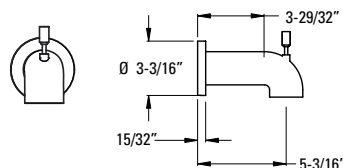

Contempra® Diverter Tub Spout	92Ø-227A	Polished Chrome	$86	Features: · All Metal Construction · IP & Quick Connect Diverter Tub Spout
	92Ø-227J	Brushed Nickel	$90	
	92Ø-227B	Matte Black	$94	
	92Ø-227BG	Brushed Gold	$101