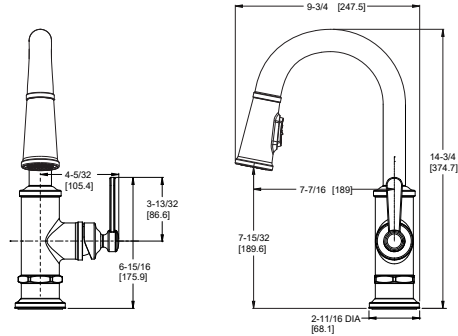

Configuration:

- 1-Hole Installation

Features:

- 1.8 GPM @ 60 PSI
- 13.5" Pull-Down Hose Length
- Nylon Braided Hose
- Two Function Pull-Down Spray Head: Spray and Stream
- MagnePfit™ Spray Head Docking
- Auto-Align™ Spray Head Docking
- 36" Nylon Flex-Line Supply Lines
- Forward Handle Operation
- 360° Rotating Spout
- High Arc Spout
- Pfafst Connect
- TiteSeal™ Technology
- Optional Deck Plate Available, Sold Separately 961-254*
- Pforever Seal™ Ceramic Disc Valve