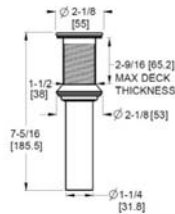

972-1Ø3A	Polished Chrome	$68
972-1Ø3D	Polished Nickel	$79
972-1Ø3B	Matte Black	$88
972-1Ø3BG	Brushed Gold	$117

Features:

- All Metal Grid Strainer
- No Overflow
- 1-1/4" Tailpiece