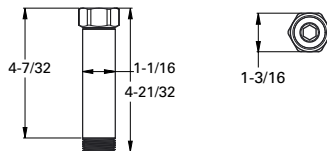

Tub Filler Extension Kit

91Ø-Ø62A	Polished Chrome	$216
91Ø-Ø62D	Polished Nickel	$254
91Ø-Ø62J	Brushed Nickel	$254
91Ø-Ø62Y	Tuscan Bronze	$287

Features:
· 4" Extension
· All Metal Construction
· To Be Used with Traditional Double Riser Free-Standing Tub Filler with Hand Shower LG6-ITF*