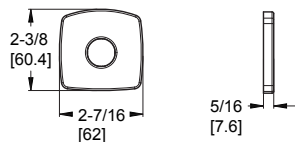

Deckard™ Shower Arm Flange	96Ø-331A	Polished Chrome	$11	Features: · All Metal Construction · Matches Deckard Style and Finishes
	96Ø-331J	Brushed Nickel	$12	
	96Ø-331B	Matte Black	$13