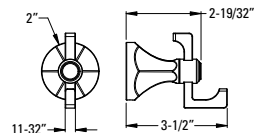

Features:

- Premium Metal Construction
- Superior Mounting Posts
- Concealed Screw Installation
- Mounting Hardware Included