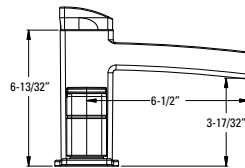

Configuration:

- 3-Hole Installation

Features:

- Pforever Seal™ Ceramic Disc Valve
- Metal Lever Handles
- Fixed Spout

Must Order ØX6-Ø5ØR or ØX6-15ØR Rough-In Valve Separately. See Valve Section.