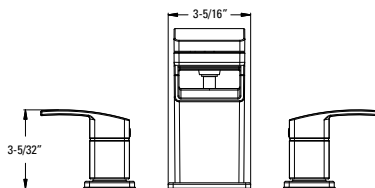

Configuration:

- 3-Hole Installation

Features:

- Pforever Seal™ Ceramic Disc Valve
- Metal Lever Handles
- Fixed Spout

Must Order ØX6-Ø5ØR or ØX6-15ØR Rough-In Valve Separately. See Valve Section.