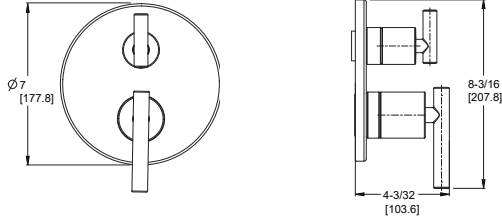

Contempra® - Tub & Shower

Contempra Stacked Pressure Balance Shower Valve and Diverter Trim

MODEL	FINISH	LIST PRICE
R89-SNCC	Polished Chrome	$213
R89-SNCK	Brushed Nickel	$266
R89-SNCB	Matte Black	$284
R89-SNCBG	Brushed Gold	$304