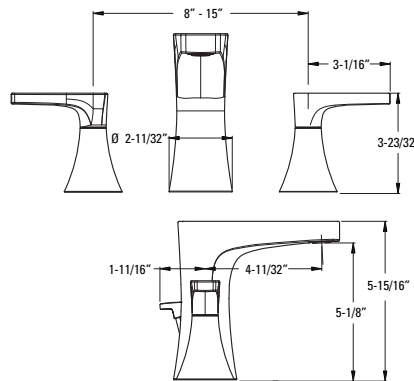

TECHNICAL INFO

Configuration:

- 3-Hole Installation

Features:

- 1.2 GPM @ 60 PSI
- Pforever Seal™ Ceramic Disc Valve
- Metal Lever Handles
- All Metal Pop-Up
- Quick Connect Hose Assembly
- Order 971-Ø86Ø to Increase Max. Install Depth to 3"