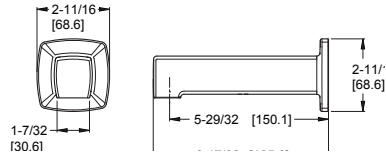

MODEL	FINISH	LIST PRICE	TECHNICAL INFO
Square Non-Diverter Tub Spout 	92Ø-247A	Polished Chrome	$72	Features: · All Metal Construction · Includes Copper Sweat Adapter · Pforever Warranty®
	92Ø-247J	Brushed Nickel	$100	
	92Ø-247BG	Brushed Gold	$121