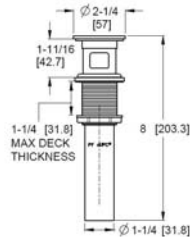

Universal Grid Strainer

972-1Ø4A	Polished Chrome	$72
972-1Ø4J	Brushed Nickel	$84
972-1Ø4D	Polished Nickel	$84
972-1Ø4Y	Tuscan Bronze	$91
972-1Ø4BG	Brushed Gold	$124