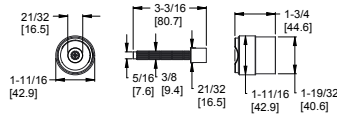

Extension Kits & Accessories

	MODEL	FINISH	LIST PRICE	TECHNICAL INFO

ØX8 Secure Pfit Extension Kit

97Ø-Ø83Ø

Unfinished

$82

TECHNICAL INFO

Features:

- For Use with ØX8 Tub & Shower Valves
- Requires 1 Kit per Valve Body
- Works with Secure Pfit Trim Only
- 7/8" Extension