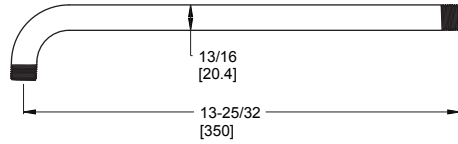

Tenet™ - Tub & Shower

	MODEL	FINISH	LIST PRICE	TECHNICAL INFO
Straight Shower Arm 	973-1Ø3A	Polished Chrome	$75	Features: · Standard 1/2" Connections · Flange Not Included · All Metal Construction
	973-1Ø3J	Brushed Nickel	$94	
	973-1Ø3D	Polished Nickel	$94	
	973-1Ø3B	Matte Black	$100	
	973-1Ø3BG	Brushed Gold	$107