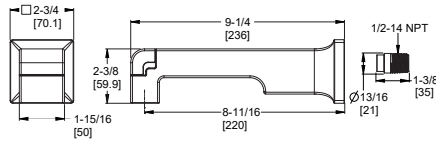

Tub Components

	MODEL	FINISH	LIST PRICE	TECHNICAL INFO
Verve™ Diverter Tub Spout 	Ø15-VRVIC	Polished Chrome	$200	Features: · All Metal Construction · Unique Water Ribbon Flow · Threaded ½" Male Copper Sweat Adapter Included (C X MNPT)
	Ø15-VRVID	Polished Nickel	$250	
	Ø15-VRVIB	Matte Black	$270	
	Ø15-VRVIBG	Brushed Gold	$290