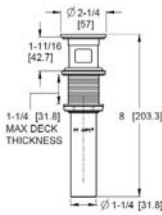

972-1Ø4A	Polished Chrome	$68
972-1Ø4D	Polished Nickel	$79
972-1Ø4B	Matte Black	$88
972-1Ø4BG	Brushed Gold	$117

Features:

- All Metal Grid Strainer
- With Overflow
- 1-1/4" Tailpiece