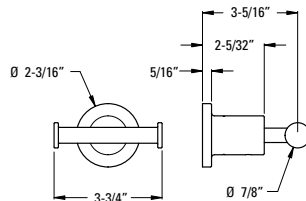

Features:

- Premium Metal Construction
- Standard Mounting Bracket
- Concealed Screw Installation
- Mounting Hardware Included