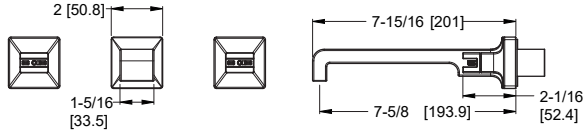

Verve™ - Wall Mount

Wall Mount Lavatory Less Handles

MODEL	FINISH	LIST PRICE
LG49-VRV3C	Polished Chrome	$349
LG49-VRV3D	Polished Nickel	$436
LG49-VRV3B	Matte Black	$465
LG49-VRV3BG	Brushed Gold	$499