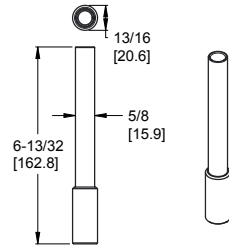

Extension Kits & Accessories

	MODEL	FINISH	LIST PRICE	TECHNICAL INFO

Roman Tub Extension Kit
Spout Shank

975-Ø15Ø	N/A	$34

Features:
· 4 1/2" Max. Depth Spout Shank
· 1 Shank Needed Per Valve