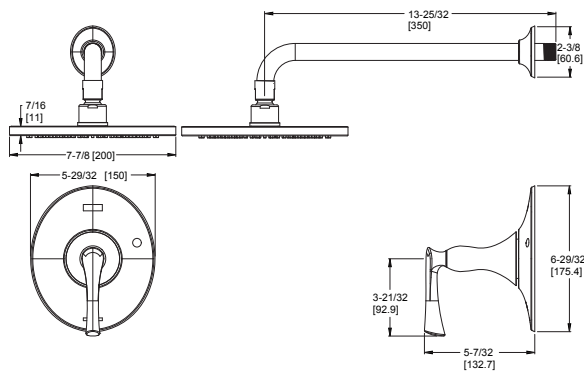

LG89-7RHC	Polished Chrome	$371
LG89-7RHK	Brushed Nickel	$464
LG89-7RHB	Matte Black	$493
LG89-7RHBG	Brushed Gold	$529