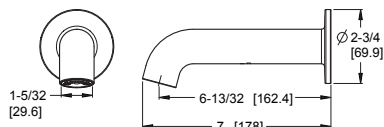

Tenet™ Non-Diverter Tub Spout 	92Ø-246A	Polished Chrome	$67	Features: · All Metal Construction · Includes Copper Sweat Adapter
	92Ø-246J	Brushed Nickel	$94	
	92Ø-246D	Polished Nickel	$94	
	92Ø-246B	Matte Black	$105	
	92Ø-246BG	Brushed Gold	$109