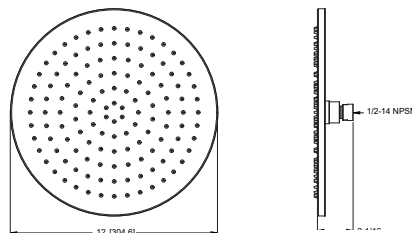

12" Tenet Raincan Showerhead 	LG15-TNT2C	Polished Chrome	$361	Features: · 1.75 GPM @ 80 PSI · 12" Showerhead · All Metal Construction · Single Function Rain Showerhead · Limited Lifetime Warranty
	LG15-TNT2K	Brushed Nickel	$433	
	LG15-TNT2D*	Polished Nickel	$433	
	LG15-TNT2B	Matte Black	$451	
	LG15-TNT2BG	Brushed Gold	$469	

*Coming Soon