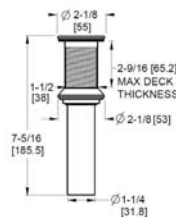

Universal Grid Strainer

972-1Ø3A	Polished Chrome	$72
972-1Ø3J	Brushed Nickel	$84
972-1Ø3D	Polished Nickel	$84
972-1Ø3Y	Tuscan Bronze	$91
972-1Ø3BG	Brushed Gold	$124