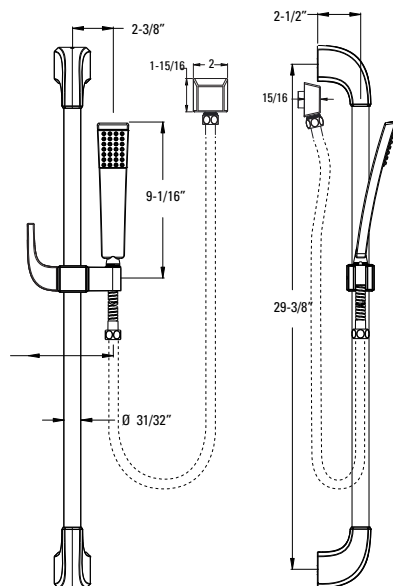

Slide Bar/Hand Shower Kit 	LG16-3FWC	Polished Chrome	$344	Features: · Hand Shower 1.8 GPM @ 80 PSI · Complete Slide Bar Package with Hand Held Shower, Hose, Drop Elbow, and Slide Bar · All Metal Slide Bar · Wipe Clean™ Nozzles on Hand Held Showerhead · Metal Hose with Matching Finish · Backflow Prevention · Works with Park Avenue Diverter Trim and Valve · Not to Be Used as a Grab Bar
	LG16-3FWK	Brushed Nickel	$431	
	LG16-3FWD	Polished Nickel	$431	
	LG16-3FWY	Tuscan Bronze	$458	
	LG16-3FWBG	Brushed Gold	$491