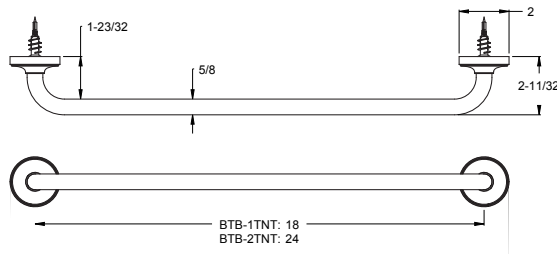

18" Towel Bar	BTB-1TNTC	Polished Chrome	$116	Configuration: · 2-Hole Installation Features: · Premium Metal Construction · Superior Mounting Posts · Concealed Screw Installation · Mounting Hardware Included
	BTB-1TNTK	Brushed Nickel	$145	
	BTB-1TNTD*	Polished Nickel	$145	
	BTB-1TNTB	Matte Black	$155	
	BTB-1TNTBG	Brushed Gold	$166	

*Coming Soon