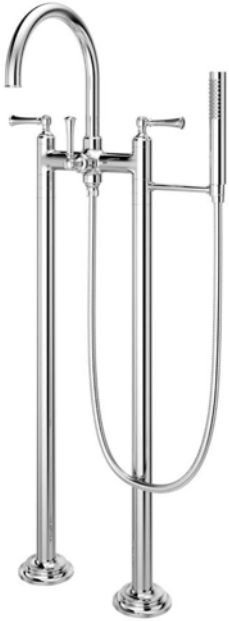

Tisbury™ - Tub Fillers

Traditional Free-Standing Tub Filler with Hand Shower