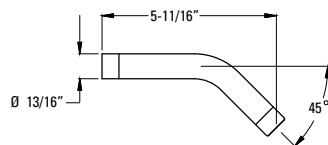

Curved Shower Arm	973-Ø3ØA	Polished Chrome	$30	Features: · Standard 1/2" Connections · Flange Not Included · All Metal Construction
	973-Ø3ØJ	Brushed Nickel	$38	
	973-Ø3ØD	Polished Nickel	$38	
	973-Ø3ØY	Tuscan Bronze	$40	
	973-Ø3ØB	Matte Black	$40	
	973-Ø3ØBG	Brushed Gold	$43