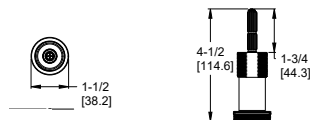

Ø15 Series Extension Kit

951-3679

Unfinished

\$100

Features:

- For Use with TENET Ø16-TNT* Only
- 7/8" Extension

Extension Kits & Accessories

	MODEL	FINISH	LIST PRICE	TECHNICAL INFO
--	-------	--------	------------	----------------