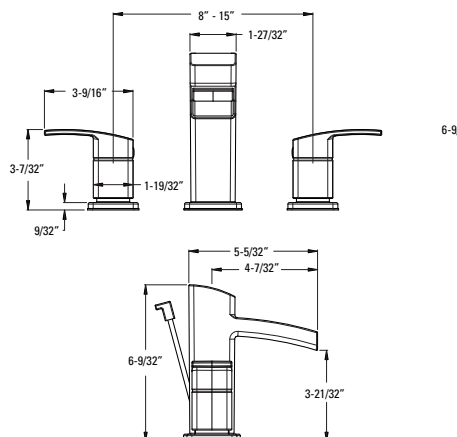

Configuration:

- 3-Hole Installation

Features:

- 1.2 GPM @ 60 PSI
- Pforever Seal™ Ceramic Disc Valve
- Metal Lever Handles
- All Metal Pop-Up
- Quick Connect Hose Assembly
- Order 971-Ø86Ø to Increase Max. Install Depth to 3"