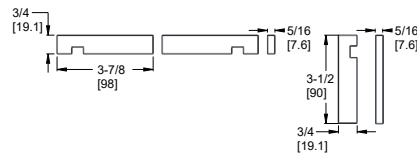

Features:

- All Metal Construction