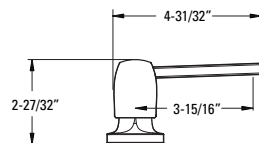

KSD-TICC	Polished Chrome	$150
KSD-TISS	Stainless Steel	$188
KSD-TIDD	Polished Nickel	$188