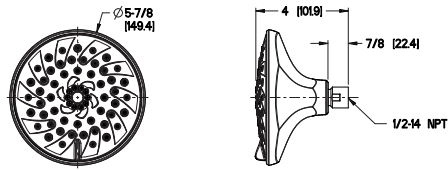

Arterra™ - Tub & Shower

	MODEL	FINISH	LIST PRICE	TECHNICAL INFO
Multi-Function Showerhead	LG15-DE1C	Polished Chrome	$112	Features: · 1.8 GPM @ 80 PSI · Arm/Flange Not Included · Wipe Clean™ Nozzles · 5 Function Showerhead: Full Spray, Rain Spray, Penetrating Massage, Champagne Spray, Pause
	LG15-DE1K	Brushed Nickel	$143	
	LG15-DE1D	Polished Nickel	$143	
	LG15-DE1Y	Tuscan Bronze	$162