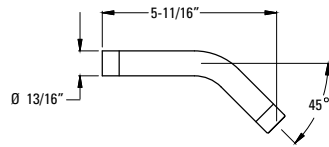

Curved Shower Arm	973-Ø3ØA	Polished Chrome	$30	Features: · Standard 1/2" Connections · Flange Not Included · All Metal Construction
	973-Ø3ØJ	Brushed Nickel	$38