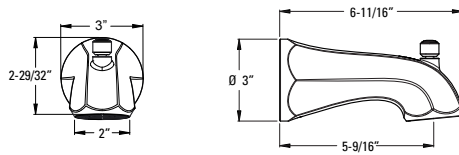

Diverter Tub Spout 	92Ø-146A	Polished Chrome	$189	Features: · All Metal Construction · Quick Connect Diverter Spout · PVD Finish (J Finish Only)
	92Ø-146J	Brushed Nickel	$216	
	92Ø-146D	Polished Nickel	$216	
	92Ø-146Y	Tuscan Bronze	$231