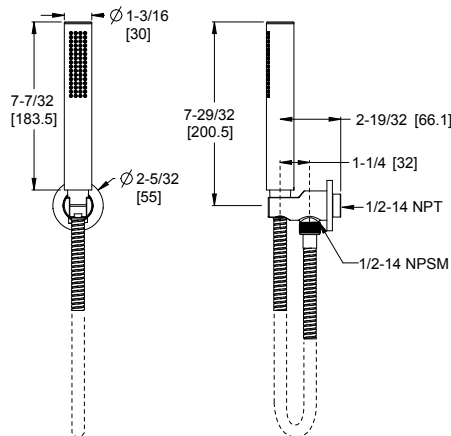

Features:

- 1.8 GPM @ 80 PSI
- 60" Metal Hose
- All Metal Construction
- Wipe Clean™ Nozzles
- Mounting Hardware Included
- Kit Includes: Hand Held, Hose, Drop Elbow/Hook