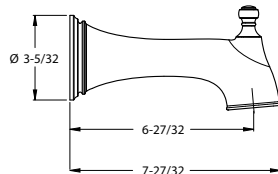

Tisbury™ Diverter Tub Spout	92Ø-194A	Polished Chrome	$84	Features: · All Metal Construction · IP & Quick Connect Diverter Spout
	92Ø-194J	Brushed Nickel	$104	
	92Ø-194D	Polished Nickel	$104	
	92Ø-194Y	Tuscan Bronze	$111	
	92Ø-194BG	Brushed Gold	$146