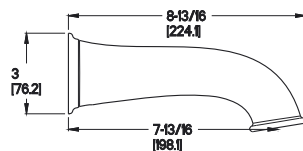

Non-Diverter Tub Spout 	92Ø-911A	Polished Chrome	$176	Features: · All Metal Construction · IP & Quick Connect Diverter Spout
	92Ø-911J	Brushed Nickel	$152	
	92Ø-911Y	Tuscan Bronze	$193