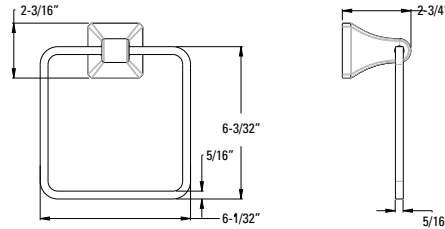

Park Avenue™ - Accessories

Towel Ring

MODEL	FINISH	LIST PRICE
BRB-FE1C	Polished Chrome	$89
BRB-FE1K	Brushed Nickel	$111
BRB-FE1D	Polished Nickel	$111
BRB-FE1Y	Tuscan Bronze	$117
BRB-FE1BG	Brushed Gold	$121

TECHNICAL INFO

Configuration:

- 1-Hole Installation

Features:

- Premium Metal Construction
- Superior Mounting Posts
- Concealed Screw Installation
- Mounting Hardware Included

Paper Holder

MODEL	FINISH	LIST PRICE
BPH-FE1C	Polished Chrome	$89
BPH-FE1K	Brushed Nickel	$111
BPH-FE1D	Polished Nickel	$111
BPH-FE1Y	Tuscan Bronze	$117
BPH-FE1BG	Brushed Gold	$121

Configuration:

- 1-Hole Installation

Features:

- Premium Metal Construction
- Superior Mounting Posts
- Concealed Screw Installation
- Mounting Hardware Included