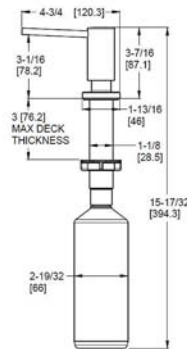

KSD-MDRC	Polished Chrome	\$101
KSD-MDRS	Stainless Steel	\$117
KSD-MDRD	Polished Nickel	\$117
KSD-MDRB	Matte Black	\$122
KSD-MDRBG	Brushed Gold	\$127

Configuration:

- 1-Hole Installation

Features:

- Easy Above Counter Refill
- Anti-Residue Design Prevents Soap/Lotion Buildup
- All Metal Construction