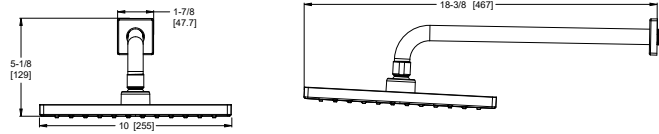

Shower Components

	MODEL	FINISH	LIST PRICE	TECHNICAL INFO
10" Square Showerhead 	LG15-MDS1C	Polished Chrome	$275	Features: · 1.8 GPM @ 80 PSI · Brass Ball Joint · 10" Showerhead · Includes Shower Arm, Flange, and Showerhead
	LG15-MDS1D	Polished Nickel	$344	
	LG15-MDS1B	Matte Black	$367	
	LG15-MDS1BG	Brushed Gold	$393