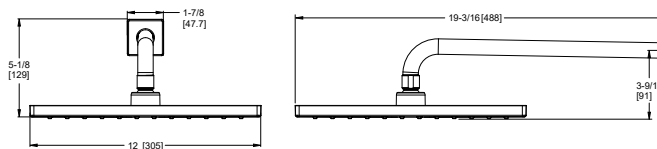

Features:

- 1.8 GPM @ 80 PSI
- Brass Ball Joint
- 10" Showerhead
- Includes Shower Arm, Flange, and Showerhead

12" Square Showerhead

LG15-MDS2C	Polished Chrome	\$350
LG15-MDS2D	Polished Nickel	\$438
LG15-MDS2B	Matte Black	\$467
LG15-MDS2BG	Brushed Gold	\$500