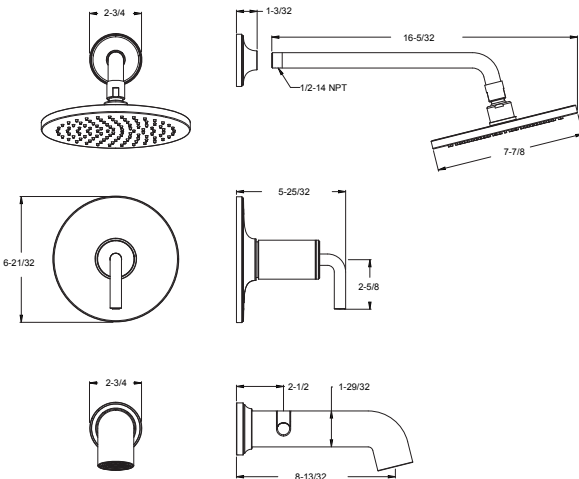

Tenet™ - Tub & Shower

Pressure Balance Tub & Shower Trim

MODEL	FINISH	LIST PRICE
LG89-8TNTC	Polished Chrome	$458
LG89-8TNTK	Brushed Nickel	$573
LG89-8TNTD*	Polished Nickel	$573
LG89-8TNTB	Matte Black	$611
LG89-8TNTBG	Brushed Gold	$654

*Coming Soon