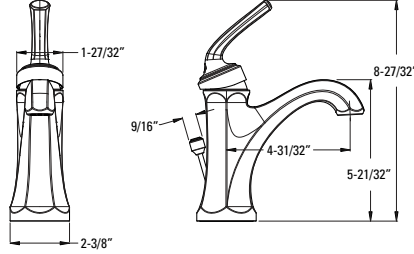

Arterra™ - Lavatory Faucets

Single Control Lavatory

MODEL	FINISH	LIST PRICE
LG42-DEØC	Polished Chrome	$328
LG42-DEØK	Brushed Nickel	$410
LG42-DEØD	Polished Nickel	$410
LG42-DEØY	Tuscan Bronze	$437

TECHNICAL INFO

Configuration:

- 1-Hole Installation

Features:

- 1.2 GPM @ 60 PSI
- Pforever Seal™ Ceramic Disc Valve
- Metal Lever Handle
- Single Post Mounting Ring
- Optional Deck 961-146* and Putty plates 974-278B Black or 974-278C Gray are ordered separately
- All Metal Pop-Up