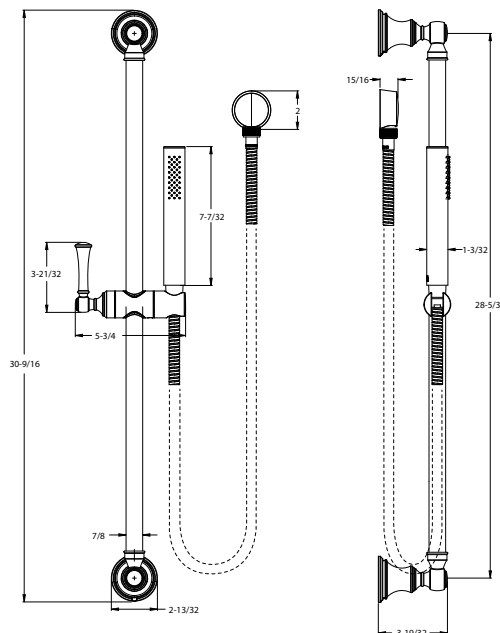

Shower Components

Slide Bar/Hand Shower Kit

MODEL	FINISH	LIST PRICE
LG16-3DFC	Polished Chrome	$334
LG16-3DFK	Brushed Nickel	$418
LG16-3DFB	Matte Black	$445

TECHNICAL INFO

Features:

- Hand Shower 1.8 GPM @ 80 PSI
- Complete Slide Bar Package with Hand Held Shower, Hose, Drop Elbow, and Slide Bar
- Wipe Clean™ Nozzles
- 60" Metal Hose with Matching Finish
- Backflow Prevention
- Works with Kenzo Diverter Trim and Valve
- Not to be Used as a Grab Bar

Slide Bar/Hand Shower Kit

LG16-3TBC	Polished Chrome	$387
LG16-3TBK	Brushed Nickel	$481
LG16-3TBD	Polished Nickel	$481
LG16-3TBY	Tuscan Bronze	$514
LG16-3TBBG	Brushed Gold	$551

Features:

- Hand Shower 1.8 GPM @ 80 PSI
- Complete Slide Bar Package with Hand Held Shower, Hose, Drop Elbow, Slide Bar, and Wall Mount Bracket
- All Metal Slide Bar
- Optional Cross Handle HHL-G16TB*
- Wipe Clean™ Nozzles
- 60" Metal Hose with Matching Finish
- Backflow Prevention
- Works with Tisbury Diverter Trim and Valve
- Both Finished Matched Metal and White Ceramic Inserts Included
- Not to Be Used as a Grab Bar