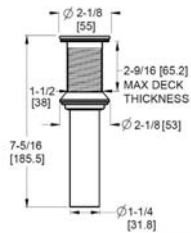

Universal Grid Strainer	972-1Ø3A	Polished Chrome	$72	Features: · All Metal Grid Strainer · No Overflow · 1-1/4" Tailpiece
	972-1Ø3J	Brushed Nickel	$84