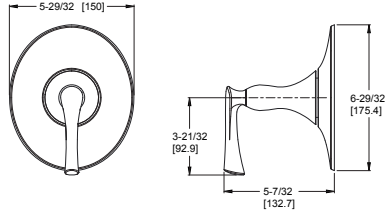

Rhen™ - Pressure Balance Tub & Shower

	MODEL	FINISH	LIST PRICE	TECHNICAL INFO
Pressure Balance Valve Trim 	R89-1RHC	Polished Chrome	$207	Features: · SecurePfit™ · Metal Lever Handle · Hot/Cold Indicator · SecurePfit™ Wall Flange Must Order ØX8-31ØA or ØX8-34ØA Pressure Balance Rough-In Valve Separately. See Valve Section.
	R89-1RHK	Brushed Nickel	$261	
	R89-1RHB	Matte Black	$276	
	R89-1RHBG	Brushed Gold	$297