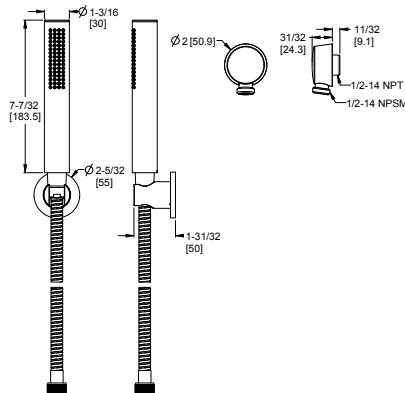

LG16-1NCC	Polished Chrome	$290
LG16-1NCK	Brushed Nickel	$362
LG16-1NCD*	Polished Nickel	$362
LG16-1NCB	Matte Black	$386
LG16-1NCBG	Brushed Gold	$413

*Coming Soon