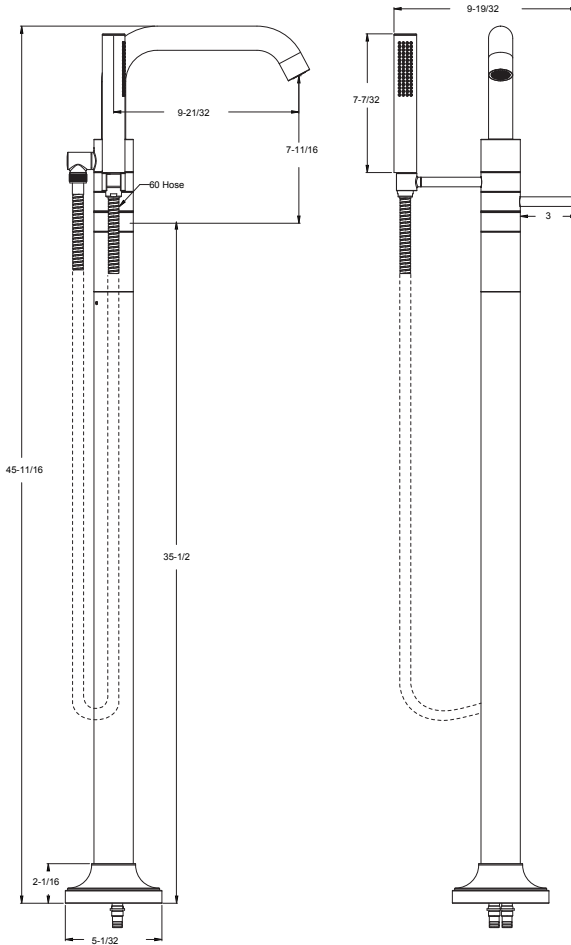

*Coming Soon

TECHNICAL INFO

Configuration:

- 1-Hole Installation

Features:

- 6 GPM @ 60 PSI
- Hand Shower 1.8 GPM @ 80 PSI
- Modern Design
- Pforever Seal™ Ceramic Disc Valve
- Metal Lever Handle
- Brass Construction