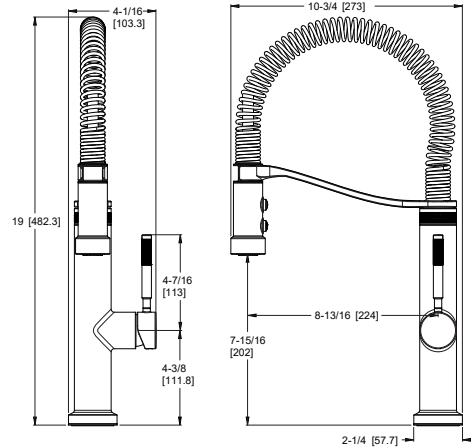

Features:

- 1.8 GPM @ 60 PSI
- Metal AccuDock™ Spray Head
- Pforever Seal™ Ceramic Disc Valve
- High Arc Pull-Down Swivel Spout
- Metal Lever Handle
- Three Function Spray Head: Stream, Spray, and Pause
- Forward Only Handle Operation
- Single Post Mounting Ring and 3-Hole Deck Plate Included
- Matching Soap Dispenser Sold Separately KSD-T1**
- Integrated Nylon Braided Supply Lines with 3/8" Threaded Compression Fittings

Briarsfield™ Soap Dispenser Kit

KSD-TICC	Polished Chrome	\$150
KSD-TISS	Stainless Steel	\$188
KSD-TIDD	Polished Nickel	\$188

TECHNICAL INFO

Configuration:

- 1-Hole Installation

Features:

- Easy Above Counter Refill
- Anti-Residue Design Prevents Soap/Lotion Buildup
- All Metal Soap Pump

TECHNICAL INFO

Configuration:

- 1-Hole Installation

Features:

- 1.8 GPM at 60 PSI
- Three Function Pull-Down Spray Head: Spray, Stream, and Pause
- 3/8" Connections
- 360° Rotating Spout
- 11" Pull-Down Hose Length
- Braided Nylon Hose
- MagnePfit™ Spray Head Docking
- Forward Handle Operation
- Optional Deck Plate, Order 961-258* Separately
- Nylon Flex-Line Supply Lines
- Wipe Clean™ Nozzles
- Pfaster Connect™
- TiteSeal™ Technology
- Pforever Seal™ Ceramic Disc Valve
- Pull-Down and Pull-Out Spring Functions