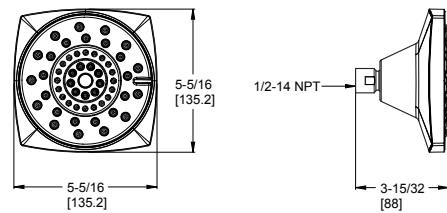

Multi-Function Showerhead

973-255A	Polished Chrome	$49
973-255J	Brushed Nickel	$60
973-255B	Matte Black	$65

Features:

- 1.8 GPM @ 80 PSI
- Three Function Showerhead: Spray, Massage, and Combo
- Brass Ball Joint
- Shower Arm and Flange Sold Separately