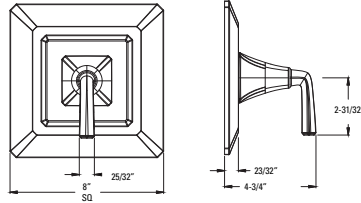

Park Avenue™ - Tub & Shower

	MODEL	FINISH	LIST PRICE	TECHNICAL INFO
Pressure Balance Valve Trim 	R89-1FEC	Polished Chrome	$205	Features: · SecurePfit™ · Metal Lever Handle · Hot/Cold Indicator Must Order ØX8-31ØA or ØX8-34ØA Pressure Balance Rough-In Valve Separately. See Valve Section.
	R89-1FEK	Brushed Nickel	$256	
	R89-1FED	Polished Nickel	$256	
	R89-1FEY	Tuscan Bronze	$274	
	R89-1FEBG	Brushed Gold	$281