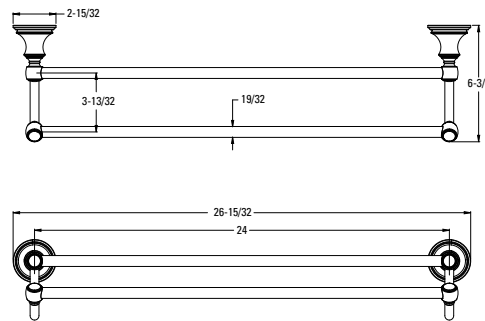

24" Double Towel Bar

BTB-TB2C	Polished Chrome	\$140
BTB-TB2K	Brushed Nickel	\$174
BTB-TB2D	Polished Nickel	\$174
BTB-TB2Y	Tuscan Bronze	\$187
BTB-TB2BG	Brushed Gold	\$200

Configuration:

- 2-Hole Installation