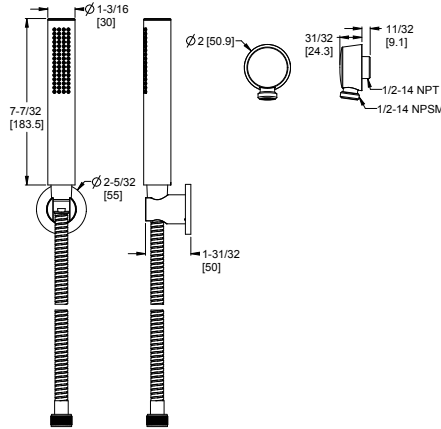

TECHNICAL INFO

Features:

- 1.8 GPM @ 80 PSI
- 60" Metal Hose
- All Metal Construction
- Wipe Clean™ Nozzles
- Mounting Hardware Included
- Kit Includes: Hand Held, Hose, Drop Elbow/Hook, Wall Mount Bracket