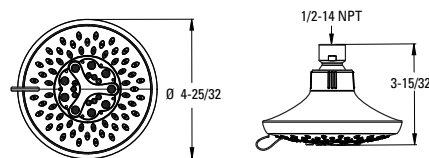

Multi-Function Showerhead

973-226A	Polished Chrome	$44
973-226J	Brushed Nickel	$56

Features:

- 1.8 GPM @ 80 PSI
- Five Function Showerhead: Penetrating Massage, Rain Spray, Invigorating Spray, Champagne/Raincan Combo, Champagne Spray