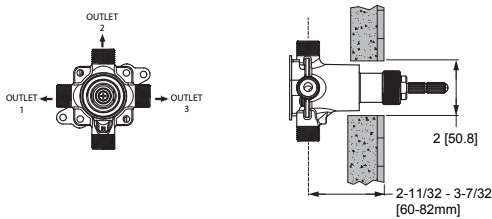

Shared 6-Way Diverter Valve 	Ø15-6WDS	Diverter Valve	\$159	Features: <ul style="list-style-type: none"> · Brass Valve Body · 6-Way, 4-Port Diverter · 1 Inlet, 3 Outlets · Shared Functionality between Two Outlets · Ceramic Disc Cartridge · 1/2" MIP/Universal Connection Extension Kit 951-3549 Replacement Cartridge 974-5489
---	----------	----------------	-------	---