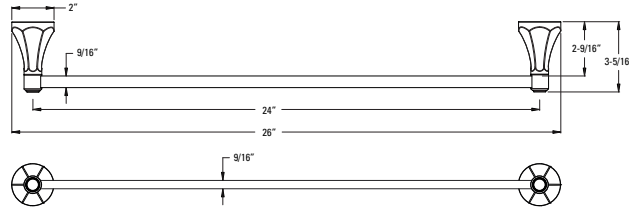

Arterra™ - Accessories

	MODEL	FINISH	LIST PRICE	TECHNICAL INFO
24" Towel Bar	BTB-DE2C	Polished Chrome	\$113	Configuration: · 2-Hole Installation Features: · Premium Metal Construction · Superior Mounting Posts · Concealed Screw Installation · Mounting Hardware Included
	BTB-DE2K	Brushed Nickel	\$142	
	BTB-DE2D	Polished Nickel	\$142	
	BTB-DE2Y	Tuscan Bronze	\$150	