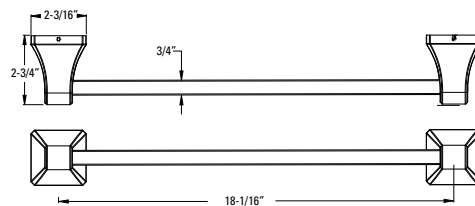

Configuration:

- 2-Hole Installation

Features:

- Premium Metal Construction
- Superior Mounting Posts
- Concealed Screw Installation
- Mounting Hardware Included

Park Avenue™ - Accessories

Towel Ring

MODEL	FINISH	LIST PRICE
BRB-FE1C	Polished Chrome	\$89
BRB-FE1K	Brushed Nickel	\$111
BRB-FE1D	Polished Nickel	\$111
BRB-FE1Y	Tuscan Bronze	\$117
BRB-FE1BG	Brushed Gold	\$121