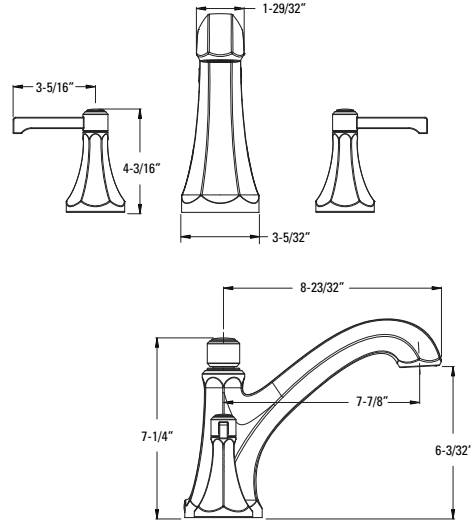

- 3-Hole Installation

Features:

- Pforever Seal™ Ceramic Disc Valve
- Fixed Spout

Must Order ØX6-Ø5ØR or ØX6-15ØR Rough-In Valve Separately. See Valve Section.

Arterra™ - Tub & Shower

Pressure Balance Tub & Shower Trim