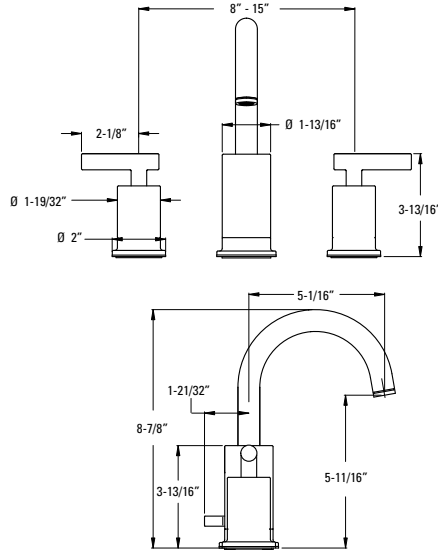

Configuration:

- 3-Hole Installation

Features:

- 1.2 GPM @ 60 PSI
- Pforever Seal™ Ceramic Disc Valve
- Metal Lever Handles
- High Arc Spout
- Quick Connect Hose Assembly
- All Metal Pop-Up
- Order 971-Ø86Ø to Increase Max. Install Depth to 3"

Universal Grid Strainer

972-1Ø4A	Polished Chrome	$72
972-1Ø4J	Brushed Nickel	$84
972-1Ø4B	Matte Black	$93
972-1Ø4BG	Brushed Gold	$124

Features:

- All Metal Grid Strainer
- With Overflow
- 1-1/4" Tailpiece

Universal Grid Strainer

972-1Ø3A	Polished Chrome	$72
972-1Ø3J	Brushed Nickel	$84
972-1Ø3B	Matte Black	$93
972-1Ø3BG	Brushed Gold	$124

Features:

- All Metal Grid Strainer
- No Overflow
- 1-1/4" Tailpiece