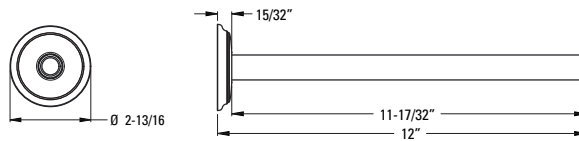

12" Ceiling Arm	Ø15-12CC	Polished Chrome	$84	Features: · 12" Straight Shower Arm · Matching Shower Arm Flange Included · 1/2"-14 NPT Thread Size
	Ø15-12CK	Brushed Nickel	$105	
	Ø15-12CY	Tuscan Bronze	$112	
	Ø15-12CB	Matte Black	$112	
	Ø15-12CBG	Brushed Gold	$120