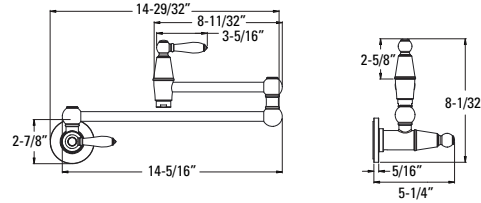

TECHNICAL INFO

Configuration:

- 1-Hole Installation

Features:

- 3.0 GPM @ 60 PSI
- All Metal Construction
- Dual Shut Off Levers
- Mounting Hardware Included
- Swing Out Design
- Cold Water Installation Recommended
- Pforever Seal™ Ceramic Disc Valve
- Pforever Warranty