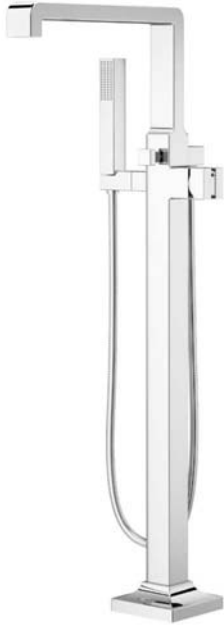

Verve™ - Tub Filler

Free Standing Tub Filler Less Handles