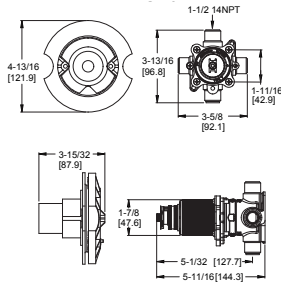

Thermostatic Valves

	MODEL	DESCRIPTION	LIST PRICE	TECHNICAL INFO
Thermostatic Tub & Shower Valve 	TX9-310A	Thermostatic Valve	$209	Features: · 5.5 GPM @ 60 PSI · Brass Valve Body · 2 Inlets, 2 Outlets · Pforever Seal™ Ceramic Cartridge · Temperature Limit Stop Included · 1/2" MIP/Universal Connection · Back-to-Back Compatible Replacement Cartridge TX9-0001