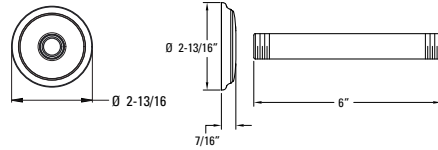

Tisbury™ - Tub & Shower

	MODEL	FINISH	LIST PRICE	TECHNICAL INFO
6" Ceiling Arm	Ø15-Ø6CC	Polished Chrome	$63	Features: · 6" Straight Shower Arm · Matching Shower Arm Flange Included · 1/2"-14 NPT Thread Size
	Ø15-Ø6CK	Brushed Nickel	$79	
	Ø15-Ø6CBG	Brushed Gold	$90