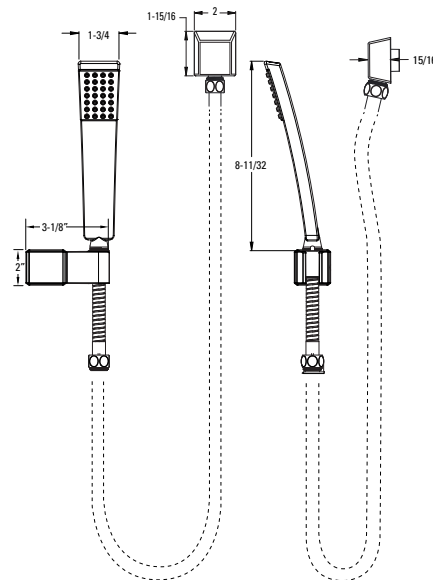

LG16-1DFC	Polished Chrome	$242
LG16-1DFK	Brushed Nickel	$302
LG16-1DFB	Matte Black	$322