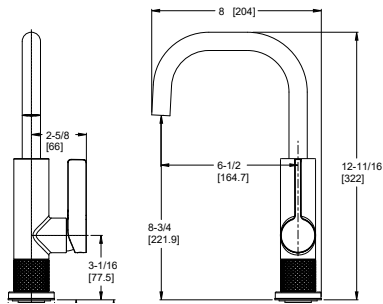

GT72-MTC	Polished Chrome	$319
GT72-MTS	Stainless Steel	$399
GT72-MTD	Polished Nickel	$399
GT72-MTB	Matte Black	$426
GT72-MTBG	Brushed Gold	$456

Configuration:

- 1-Hole Installation

Features:

- 1.8 GPM @ 60 PSI
- 360° High Arc Swivel Spout
- Nylon Flex Supply Lines
- Forward Handle Operation
- Optional Deck Plate Available, Sold Separately 961-235*
- TiteSeal™ Technology
- Pforever Seal™ Ceramic Disc Valve
- Limited Lifetime Warranty