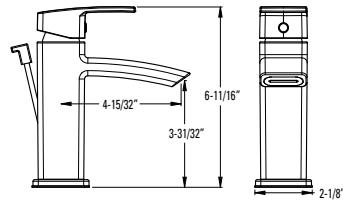

Kenzo™ - Lavatory Faucets

Single Control Lavatory Faucet

MODEL	FINISH	LIST PRICE
LG42-DF1C	Polished Chrome	$368
LG42-DF1K	Brushed Nickel	$460
LG42-DF1B	Matte Black	$490

TECHNICAL INFO

Configuration:

- 1 or 3 Hole Installation

Features:

- 1.2 GPM @ 60 PSI
- All Metal Construction
- Laminar Flow
- Pfast Connect™
- Pop Up Drain Included
- Pforever Seal™ Ceramic Disc Valve
- 3-Hole Deck Plate Included