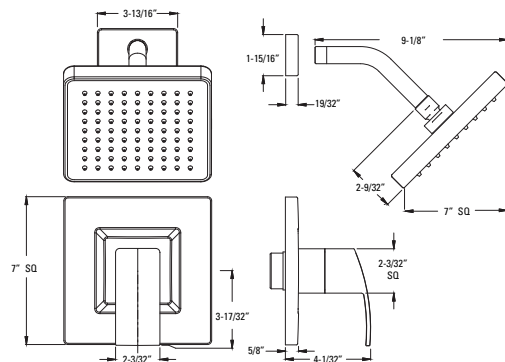

LG89-7DFC	Polished Chrome	$312
LG89-7DFK	Brushed Nickel	$390
LG89-7DFB	Matte Black	$416