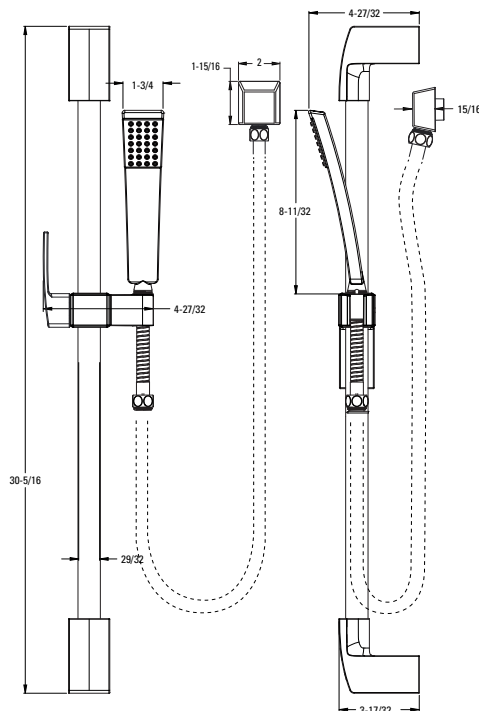

Must order 015-3WDNS (Non-Shared Diverter Function, Cal Green Compliant) or 015-6WDS (Shared Diverter Function) Rough-In Valve Separately. See Valve Section.

Slide Bar/Hand Shower Kit	LG16-3DFC	Polished Chrome	$334	Features: · Hand Shower 1.8 GPM @ 80 PSI · Wipe Clean™ Nozzles · 60" Metal Hose with Matching Finish · Backflow Prevention · Works with Kenzo Diverter Trim and Valve · Not to be Used as a Grab Bar · Kit Includes: Hand Held Shower, Hose, Drop Elbow, and Slide Bar
	LG16-3DFK	Brushed Nickel	$418	
	LG16-3DFB	Matte Black	$445