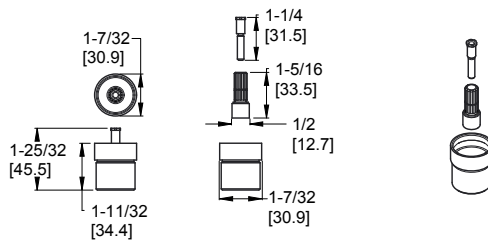

Features:

- 1" Extension Kit for Roman Tub Ceramic Valve Bodies
- Must Order 2 Per Roman Tub Valve
- For Two Handled Roman Tubs

Extension Kits & Accessories

	MODEL	FINISH	LIST PRICE	TECHNICAL INFO
--	-------	--------	------------	----------------