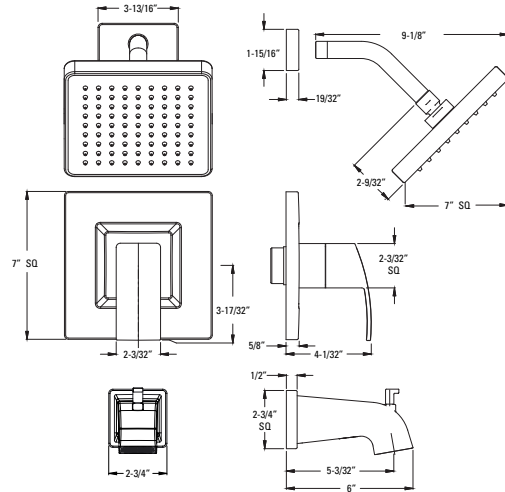

MODEL	FINISH	LIST PRICE
LG89-8DFC	Polished Chrome	$389
LG89-8DFK	Brushed Nickel	$485
LG89-8DFB	Matte Black	$518

TECHNICAL INFO

Features:

- Showerhead 1.8 GPM @ 80 PSI
- SecurePfit™
- Metal Lever Handle
- Hot/Cold Indicator
- Decorative Raincan Showerhead
- Wipe Clean™ Nozzles
- Quick Connect Metal Diverter Tub Spout
- Order 941-Ø55Ø for 1.5 GPM Showerhead Insert

Must Order ØX8-31ØA or ØX8-340A Pressure Balance Rough-In Valve Separately. See Valve Section.