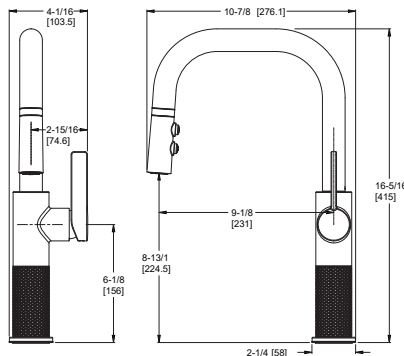

TECHNICAL INFO

Configuration:

- 1-Hole Installation

Features:

- 1.8 GPM @ 60 PSI
- 13.5" Pull-Down Hose Length
- Nylon Braided Hose
- Three Function Pull-Down Spray Head: Spray, Stream and Pause
- MagnePfit™ Spray Head Docking
- Auto-Align™ Spray Head Docking
- 36" Nylon Flex-Line Supply Lines
- Forward Handle Operation
- 360° Rotating Spout
- High Arc Spout
- Pfast Connect
- TiteSeal™ Technology
- Optional Deck Plate Available, Order 961-258* Separately
- Pforever Seal™ Ceramic Disc Valve

Configuration:

- 1-Hole Installation

Features:

- 1.8 GPM @ 60 PSI
- 13.5" Pull-Down Hose Length
- Nylon Braided Hose
- Three Function Pull-Down Spray Head: Spray, Stream and Pause
- MagnePfit™ Spray Head Docking
- Auto-Align™ Spray Head Docking
- 36" Nylon Flex-Line Supply Lines
- Forward Handle Operation
- 360° Rotating Spout
- High Arc Spout
- Pfast Connect
- TiteSeal™ Technology
- Optional Deck Plate Available, Sold Separately 961-258*
- Pforever Seal™ Ceramic Disc Valve