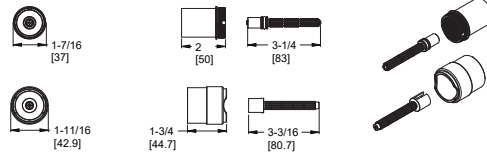

Extension Kits & Accessories

	MODEL	FINISH	LIST PRICE	TECHNICAL INFO

Ø15 Series Extension Kit

951-3649

Unfinished

$138

Features:

- For Use with Ø15-3WDNSS or Ø15-6WDNSS Stacked Diverter Valves
- 7/8" Extension