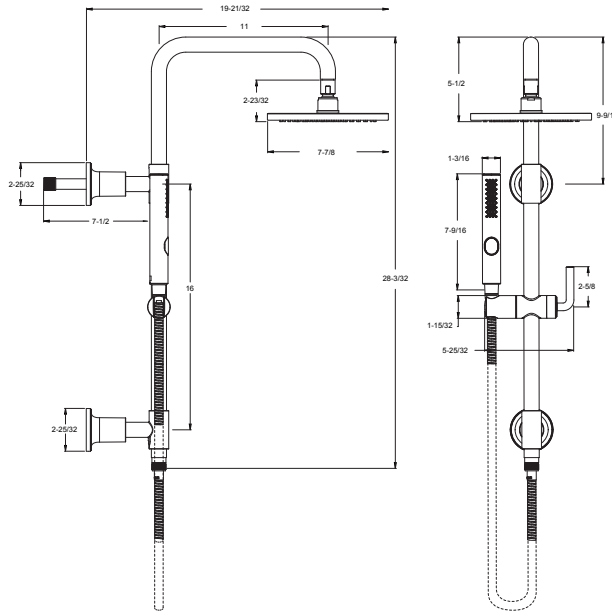

*Coming Soon