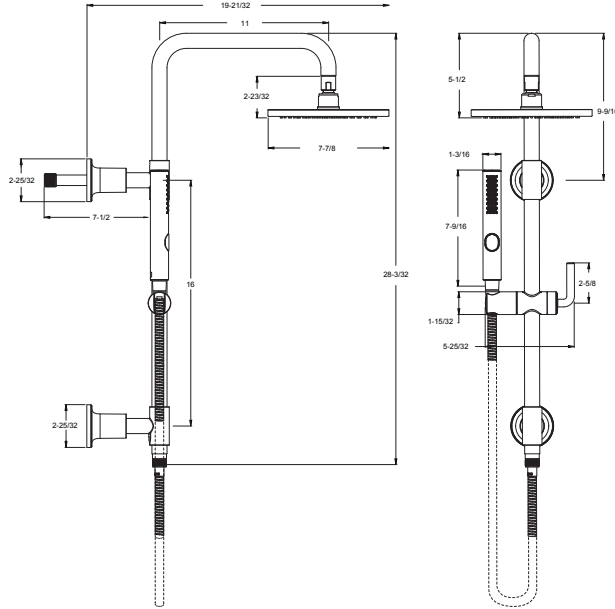

Contempra® - Tub & Shower

Shower Integrated Rail

MODEL	FINISH	LIST PRICE
LG16-TNTC	Polished Chrome	\$550
LG16-TNTK	Brushed Nickel	\$688
LG16-TNTB	Matte Black	\$733
LG16-TNTBG	Brushed Gold	\$786

*Coming Soon