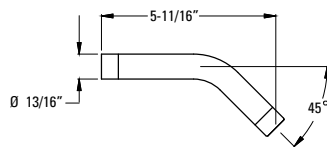

Curved Shower Arm 	973-Ø3ØA	Polished Chrome	$30	Features: · Standard 1/2" Connections · Flange Not Included · All Metal Construction
	973-Ø3ØJ	Brushed Nickel	$38	
	973-Ø3ØY	Tuscan Bronze	$40	
	973-Ø3ØBG	Brushed Gold	$43