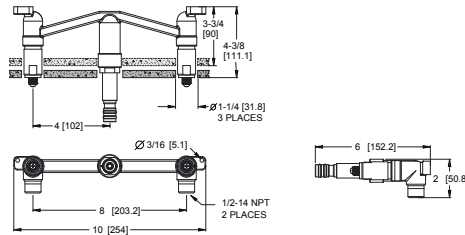

Universal Wall Mount Rough Valve	L0W8-0200	N/A	$230	Configuration: · 3-Hole Installation Features: · 1.2 GPM @ 60 PSI · Brass Valve Body · 3-Hole 8" Fixed Body Installation · Rough-In Valve with Hot & Cold Cartridges · Pforever Seal™ Ceramic Cartridges · 1/2" MIP/Universal Connection Extension Kit 951-3689 Trim Sold Separately Compatible Trim: Tenet & Verve