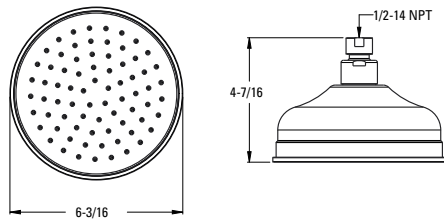

Raincan Showerhead	LG15-TBØC	Polished Chrome	$108	Features: · 1.8 GPM @ 80 PSI · All Brass Showerhead · Wipe Clean™ Nozzles · Shower Arm and Flange Sold Separately
	LG15-TBØK	Brushed Nickel	$135	
	LG15-TBØD	Polished Nickel	$135	
	LG15-TBØY	Tuscan Bronze	$144