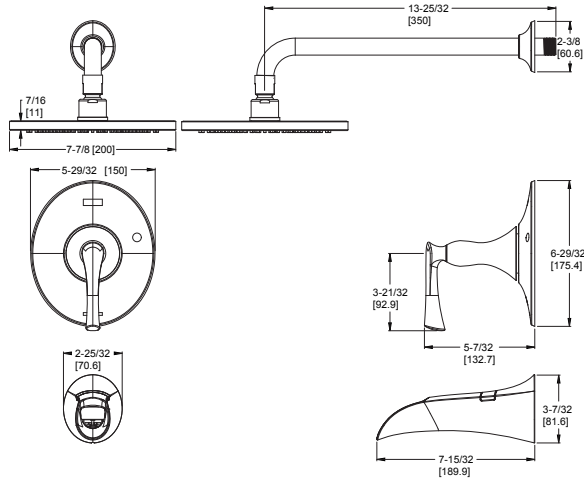

MODEL	FINISH	LIST PRICE
LG89-8RHC	Polished Chrome	$467
LG89-8RHK	Brushed Nickel	$583
LG89-8RHB	Matte Black	$621
LG89-8RHBG	Brushed Gold	$665

TECHNICAL INFO

Features:

- Showerhead 1.8 GPM @ 80 PSI
- SecurePfit™
- Metal Lever Handle
- Hot/Cold Indicator
- All Brass Raincan Showerhead
- IP Connection Only Tub Spout
- SecurePfit™ Wall Flange
- Concealed Diverter Tub Spout

Must Order ØX8-31ØA or ØX8-34ØA Pressure Balance Rough-In Valve Separately. See Valve Section.