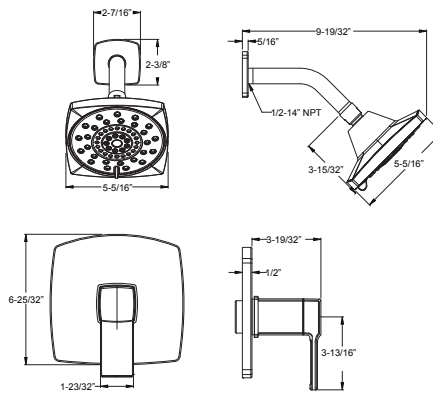

LG89-7DAC	Polished Chrome	$227
LG89-7DAK	Brushed Nickel	$302
LG89-7DAB	Matte Black	$284