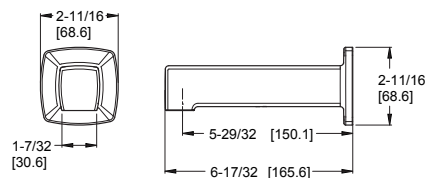

Square Non-Diverter Tub Spout	92Ø-247A	Polished Chrome	$72	Features: · All Metal Construction · Includes Copper Sweat Adapter · Pforever Warranty®
	92Ø-247J	Brushed Nickel	$100