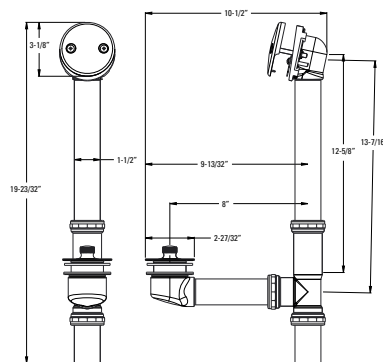

Lift and Turn Waste and Overflow

Ø18-31ØK	Brushed Nickel	$253
Ø18-31ØB	Matte Black	$268
Ø18-31ØY	Tuscan Bronze	$290
Ø18-31ØBG	Brushed Gold	$297

1. **Features:**
2. Lift and Turn Drain
   - 1-1/2" 20 Gauge