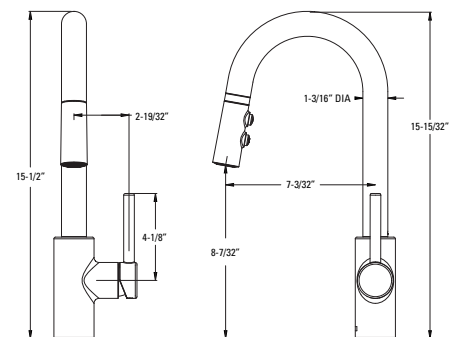

LG572-SAC	Polished Chrome	$311
LG572-SAS	Stainless Steel	$389
LG572-SAB	Matte Black	$414