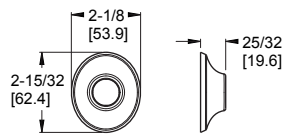

Shower Arm Flange 	96Ø-343A	Polished Chrome	$23	Features: · All Metal Construction · Matches Rhen Style & Finishes
	96Ø-343J	Brushed Nickel	$18	
	96Ø-343B	Matte Black	$26	
	96Ø-343BG	Brushed Gold	$32