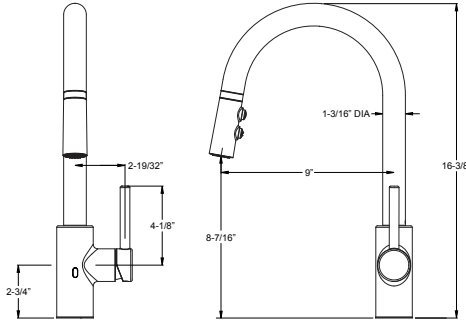

MODEL	FINISH	LIST PRICE
LG529-ESAC	Polished Chrome	$474
LG529-ESAS	Stainless Steel	$591
LG529-ESAB	Matte Black	$632

Configuration:

· 1 or 3-Hole Installation

Features:

- 1.8 GPM @ 60 PSI
- React™: Touchless Sensor Technology
- Smartstop 3-Minute Auto Shut Off
- Temp Adjust Allows For Above Deck Temperature Control
- AccuDock™ Spray Head
- Pforever Seal™ Ceramic Disc Valve
- Pfast Connect Supply Lines
- High Arc Pull-Down Swivel Spout
- Metal Lever Handle
- Three-Function Spray Head: Stream, Spray, and Pause
- Forward Only Handle Operation
- Single Post Mounting Ring and 3-Hole Deck Plate Included

Battery Pack 952-0070 Sold Separately