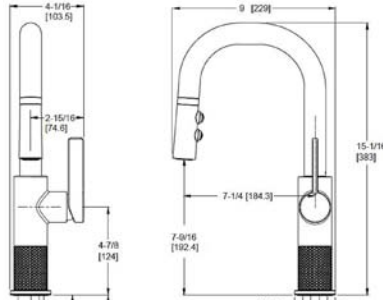

TECHNICAL INFO

Configuration:

- 1-Hole Installation

Features:

- 1.8 GPM @ 60 PSI
- 13.5" Pull-Down Hose Length
- Nylon Braided Hose
- Three Function Pull-Down Spray Head: Spray, Stream and Pause
- MagnePfit™ Spray Head Docking
- Auto-Align™ Spray Head Docking
- 36" Nylon Flex-Line Supply Lines
- Forward Handle Operation
- 360° Rotating Spout
- High Arc Spout
- Pfast Connect
- TiteSeal™ Technology
- Optional Deck Plate Available, Order 961-258* Separately
- Pforever Seal™ Ceramic Disc Valve

Configuration:

- 1-Hole Installation

Features:

- 1.8 GPM @ 60 PSI
- 13.5" Pull-Down Hose Length
- Nylon Braided Hose
- Three Function Pull-Down Spray Head: Spray, Stream and Pause
- MagnePfit™ Spray Head Docking
- Auto-Align™ Spray Head Docking
- 36" Nylon Flex-Line Supply Lines
- Forward Handle Operation
- 360° Rotating Spout
- High Arc Spout
- Pfast Connect
- TiteSeal™ Technology
- Optional Deck Plate Available, Sold Separately 961-258*
- Pforever Seal™ Ceramic Disc Valve