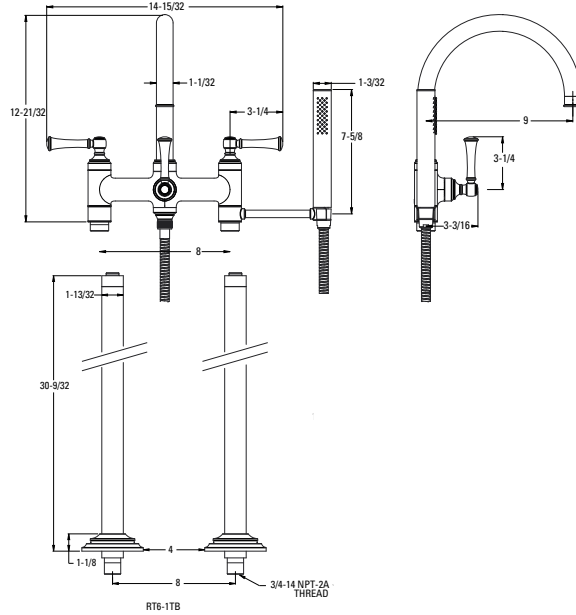

MODEL	FINISH	LIST PRICE
LG6-1TBC	Polished Chrome	$1,441
LG6-1TBK	Brushed Nickel	$1,800
LG6-1TBD	Polished Nickel	$1,800
LG6-1TBY	Tuscan Bronze	$1,921
LG6-1TBGG	Brushed Gold	$2,056

TECHNICAL INFO

Configuration:

- 2-Hole Installation

Features:

- 10 GPM @ 60 PSI
- Hand Shower 1.8 GPM @ 80 PSI
- Traditional Double Riser Tub Filler
- Pforever Seal™ Ceramic Disc Valve
- Metal Lever Handles
- Brass Construction
- Includes Risers
- Optional Cross Handles Available HHL-LG6TB*
- Both Finished Matched Metal and White Ceramic Hot/Cold Diverter Inserts Included

Must Order ØX6-34ØR Rough-In Valve Sold Separately.

Optional Concrete Mounting Bracket 931-132, 931-133Ø.

Optional Riser Support Bracket 931-133*.