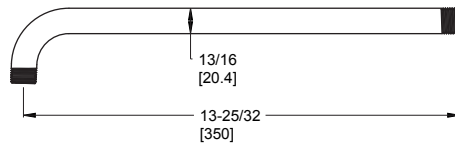

Straight Shower Arm	973-1Ø3A	Polished Chrome	$75	Features: · Standard 1/2" Connections · Flange Not Included · All Metal Construction
	973-1Ø3J	Brushed Nickel	$94