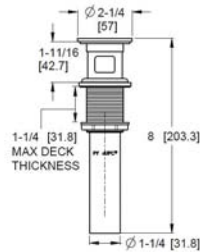

Kenzo™ - Lavatory Faucets

	MODEL	FINISH	LIST PRICE	TECHNICAL INFO
Universal Grid Strainer	972-1Ø4A	Polished Chrome	$72	Features: · All Metal Grid Strainer · With Overflow · 1-1/4" Tailpiece
	972-1Ø4J	Brushed Nickel	$84	
	972-1Ø4B	Matte Black	$93