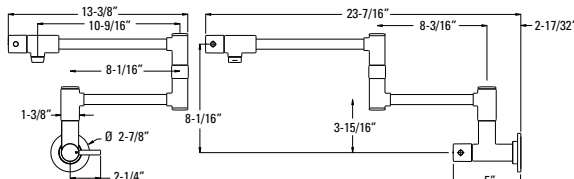

Configuration:

- 1-Hole Installation

Features:

- 3.0 GPM @ 60 PSI
- Pforever Seal™ Ceramic Disc Valve
- Metal Lever Handles
- Dual Handle Shut Off
- Cold Water Installation Recommended