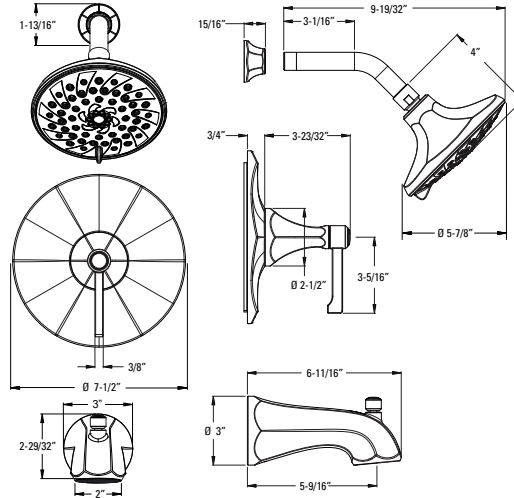

MODEL	FINISH	LIST PRICE
LG89-8DEC	Polished Chrome	$364
LG89-8DEK	Brushed Nickel	$456
LG89-8DED	Polished Nickel	$456
LG89-8DEY	Tuscan Bronze	$485

TECHNICAL INFO

Features:

- Showerhead 1.8 GPM @ 80 PSI
- SecurePfit™
- Metal Lever Handle
- Hot/Cold Indicator
- Five Function Showerhead: Full Spray, Rain Spray, Penetrating Massage, Champagne Spray, Pause
- Wipe Clean™ Nozzles
- Quick Connect Metal Diverter Tub Spout
- Order 941-Ø55 for 1.5 GPM Showerhead Insert

Must Order ØX8-31ØA or ØX8-34ØA Pressure Balance Rough-In Valve Separately. See Valve Section.