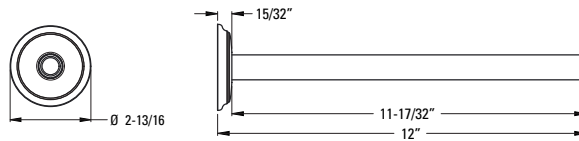

12" Ceiling Arm	Ø15-12CC	Polished Chrome	$84	Features: · 12" Straight Shower Arm · Matching Shower Arm Flange Included · 1/2"-14 NPT Thread Size
	Ø15-12CK	Brushed Nickel	$105	
	Ø15-12CY	Tuscan Bronze	$112	
	Ø15-12CBG	Brushed Gold	$120