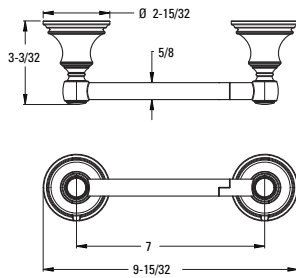

Paper Holder	BPH-TBØC	Polished Chrome	$94	Configuration: · 2-Hole Installation Features: · Premium Metal Construction · Pivot Swing Paper Mount · Concealed Screw Installation · Mounting Hardware Included
	BPH-TBØK	Brushed Nickel	$117	
	BPH-TBØD	Polished Nickel	$117	
	BPH-TBØY	Tuscan Bronze	$125	
	BPH-TBØBG	Brushed Gold	$134