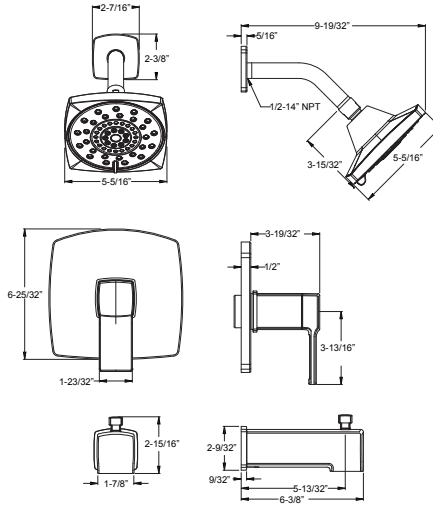

MODEL	FINISH	LIST PRICE
LG89-8DAC	Polished Chrome	$274
LG89-8DAK	Brushed Nickel	$341
LG89-8DAB	Matte Black	$365

TECHNICAL INFO

Features:

- Showerhead 1.8 GPM @ 80 PSI
- SecurePfit™
- Metal Lever Handle
- Hot/Cold Indicator
- Three Function Showerhead: Penetrating Massage, Rain Spray, and Invigorating Spray
- Wipe Clean™ Nozzles
- IP and Removable Quick Connect Metal Diverter Tub Spout
- Order 941-Ø55 for 1.5 GPM Showerhead Insert

Must Order ØX8-31ØA or ØX8-340A Pressure Balance Rough-In Valve Separately. See Valve Section.