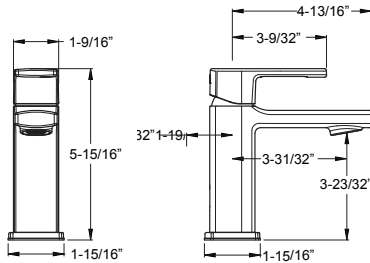

Towel Ring
BRB-DA1C

Paper Holder
BPH-DA1C

Robe Hook
BRH-DA1C

Deckard™ - Lavatory Faucets

Single Control Lavatory

MODEL	FINISH	LIST PRICE
LG42-DAPC	Polished Chrome	\$284
LG42-DAPK	Brushed Nickel	\$355
LG42-DAPB	Matte Black	\$379