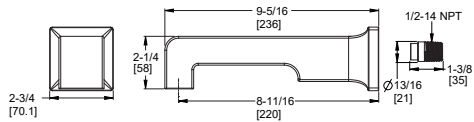

Verve™ Non-Diverter Tub Spout 	Ø15-VRV2C	Polished Chrome	$175	Features: · All Metal Construction · Unique Water Ribbon Flow · Threaded ½" Male Copper Sweat Adapter Included (C X MNPT)
	Ø15-VRV2D	Polished Nickel	$219	
	Ø15-VRV2B	Matte Black	$234	
	Ø15-VRV2BG	Brushed Gold	$250