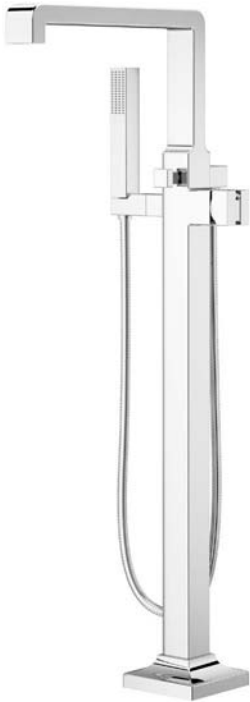

Wall Mount Lavatory
Less Handles
LG49-VRV3C

Widespread Square Spout Lavatory
Shown with Optional Lever Handle
LG49-VRV2C

Free-Standing Tub Filler
Less Handles
LG6-1VRVC

Roman Tub
Less Handles
RT6-5VRVC

Wall Mount Tub
Less Handles
LG6-3VRVC