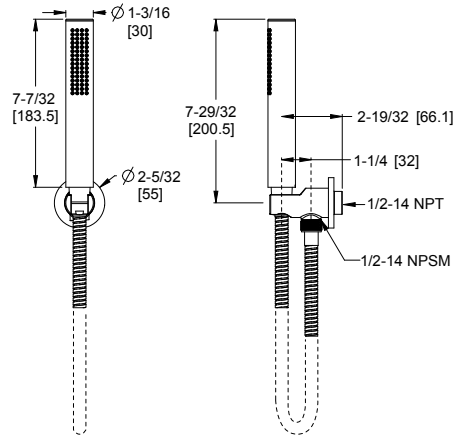

3-Piece Hand Held Shower Kit

LG16-2NCC	Polished Chrome	$292
LG16-2NCK	Brushed Nickel	$366
LG16-2NCB	Matte Black	$388
LG16-2NCBG	Brushed Gold	$416