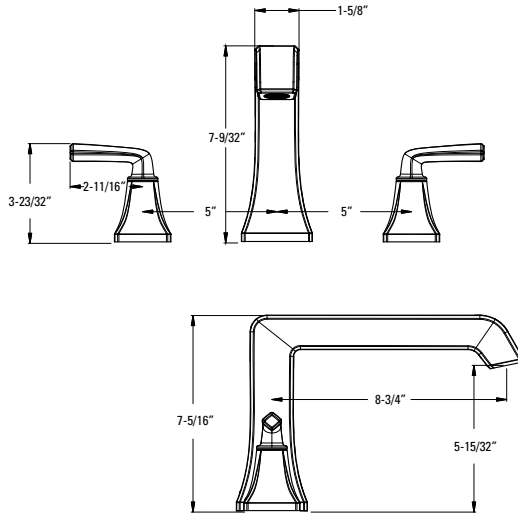

TECHNICAL INFO

Configuration:

- 3-Hole Installation

Features:

- Pforever Seal™ Ceramic Disc Valve
- Metal Lever Handles
- Fixed Spout

Must Order ØX6-Ø5ØR or ØX6-15ØR Rough-In Valve Separately. See Valve Section.