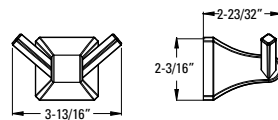

Features:

- Premium Metal Construction
- Superior Mounting Posts
- Concealed Screw Installation
- Mounting Hardware Included