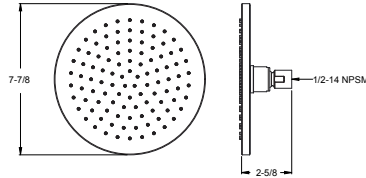

Tenet™ - Tub & Shower

	MODEL	FINISH	LIST PRICE	TECHNICAL INFO
8" Raincan Showerhead 	973-264A	Polished Chrome	$195	Features: · 1.8 GPM @ 80 PSI · Wipe Clean™ Nozzles · Shower Arm and Flange Sold Separately · Order 941-Ø55Ø for 1.5 GPM Showerhead Insert
	973-264J	Brushed Nickel	$215	
	973-264D*	Polished Nickel	$215	
	973-264B	Matte Black	$270	
	973-264BG	Brushed Gold	$293	

*Coming Soon