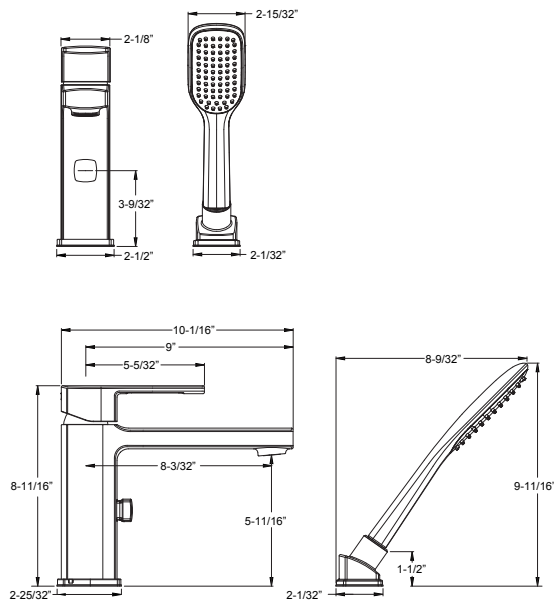

2-Hole Roman Tub

RT6-2DAC	Polished Chrome	$570
RT6-2DAK	Brushed Nickel	$711
RT6-2DAB	Matte Black	$759

Configuration:

- 2-Hole Installation

Features:

- 8 GPM @ 60 PSI
- Hand Shower 1.8 GPM @ 80 PSI
- Pforever Seal™ Ceramic Disc Valve
- Metal Lever Handle
- Fixed Spout
- Hand Held Shower
- 1/2" NPSM Inlet Lines
- Integrated Diverter

Valve Included. No Additional Valving Needed.