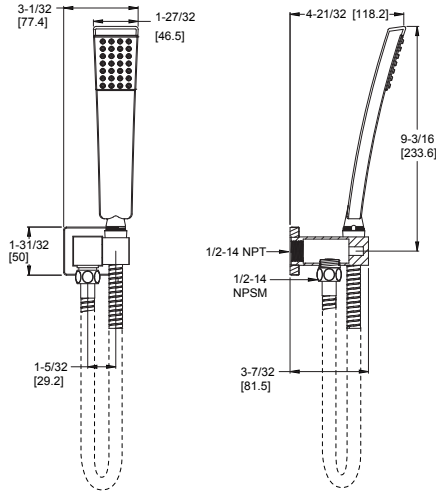

MODEL	FINISH	LIST PRICE
LG16-2DFC	Polished Chrome	$218
LG16-2DFK	Brushed Nickel	$273
LG16-2DFB	Matte Black	$292

Features:

- 1.8 GPM @ 80 PSI
- 60" Metal Hose
- All Metal Construction
- Wipe Clean™ Nozzles
- Mounting Hardware Included
- Kit Includes: Hand Held, Hose, Drop Elbow/Hook
- Pforever Warranty®