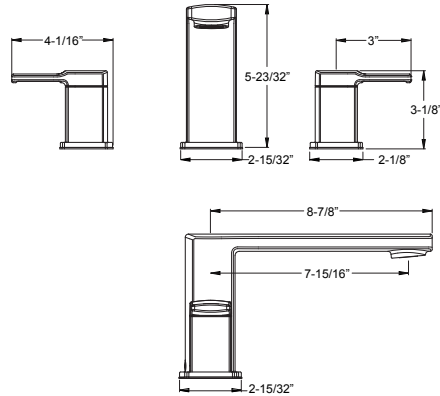

Deckard™ - Tub & Shower

3-Hole Roman Tub Trim

MODEL	FINISH	LIST PRICE
RT6-5DAC	Polished Chrome	$411
RT6-5DAK	Brushed Nickel	$485
RT6-5DAB	Matte Black	$514

TECHNICAL INFO

Configuration:

- 3-Hole Installation

Features:

- Pforever Seal™ Ceramic Disc Valve
- Metal Lever Handles
- Fixed Spout

Must Order ØX6-Ø5ØR or ØX6-15ØR Rough-In Valve Separately. See Valve Section.