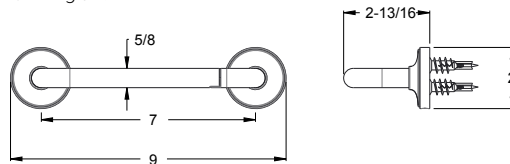

Paper Holder 	BPH-TNTC	Polished Chrome	$87	Configuration: · 2-Hole Installation Features: · Premium Metal Construction · Pivot Swing Paper Mount · Concealed Screw Installation · Mounting Hardware Included
	BPH-TNTK	Brushed Nickel	$109	
	BPH-TNTD*	Polished Nickel	$109	
	BPH-TNTB	Matte Black	$116	
	BPH-TNTBG	Brushed Gold	$125	

*Coming Soon