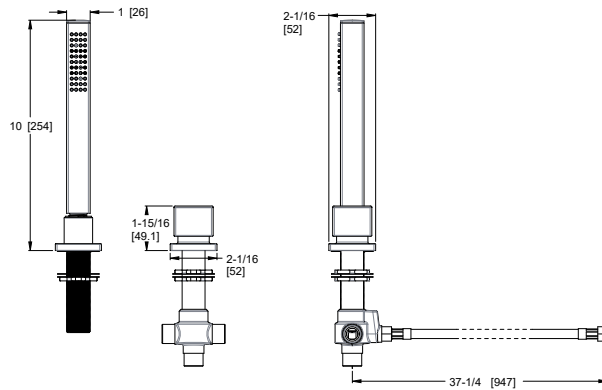

LG16-VRVC	Polished Chrome	$350
LG16-VRVD	Polished Nickel	$438
LG16-VRVB	Matte Black	$467