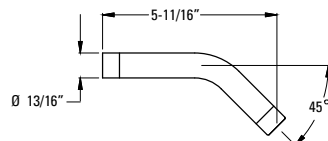

Curved Shower Arm	973-Ø3ØA	Polished Chrome	$30	Features: · Standard 1/2" Connections · Flange Not Included · All Metal Construction
	973-Ø3ØJ	Brushed Nickel	$38	
	973-Ø3ØD	Polished Nickel	$38	
	973-Ø3ØY	Tuscan Bronze	$40	
	973-Ø3ØBG	Brushed Gold	$43