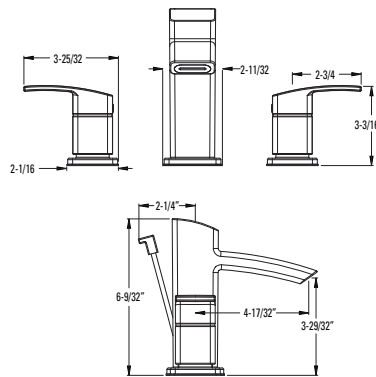

Configuration:

- 3-Hole Installation

Features:

- 1.2 GPM @ 60 PSI
- Pforever Seal™ Ceramic Disc Valve
- Metal Lever Handles
- All Metal Pop-Up
- Quick Connect Hose Assembly
- Order 971-Ø86Ø Extension Kit to Increase Max Install Depth to 3"