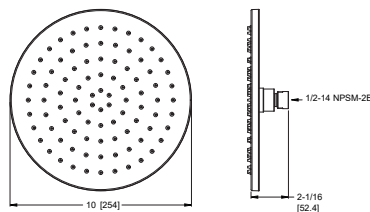

10" Raincan Showerhead 	LG15-TNT1C	Polished Chrome	$283	Features: · 1.75 GPM @ 80 PSI · 10" Showerhead · All Metal Construction · Single Function Rain Showerhead · Limited Lifetime Warranty 	
	LG15-TNT1K	Brushed Nickel	$340		
	LG15-TNT1D*	Polished Nickel	$340		
	LG15-TNT1B	Matte Black	$354		
	LG15-TNT1BG	Brushed Gold	$369		

*Coming Soon