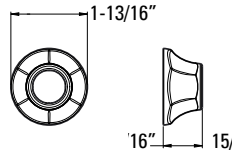

Arterra™ - Tub & Shower

	MODEL	FINISH	LIST PRICE	TECHNICAL INFO
Shower Arm Flange 	96Ø-274A	Polished Chrome	$20	Features: · All Metal Construction · Matches Arterra Style & Finishes
	96Ø-274J	Brushed Nickel	$26	
	96Ø-274D	Polished Nickel	$26	
	96Ø-274Y	Tuscan Bronze	$30