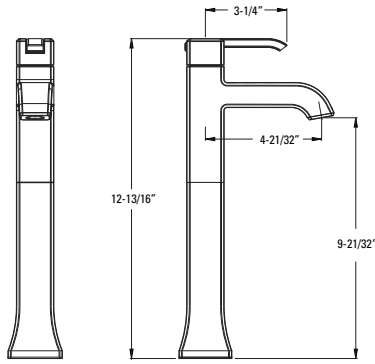

Accessories

18" & 24" Towel Bar
BTB-FE1C & BTB-FE2C

Towel Ring
BRB-FE1C

Paper Holder
BPH-FE1C

Robe Hook
BRH-FE1C

Park Avenue™ - Lavatory Faucets

Single Control Vessel Lavatory

MODEL	FINISH	LIST PRICE
LG4Ø-FEØC	Polished Chrome	\$372
LG4Ø-FEØK	Brushed Nickel	\$465
LG4Ø-FEØD	Polished Nickel	\$465
LG4Ø-FEØY	Tuscan Bronze	\$495
LG4Ø-FEØBG	Brushed Gold	\$531