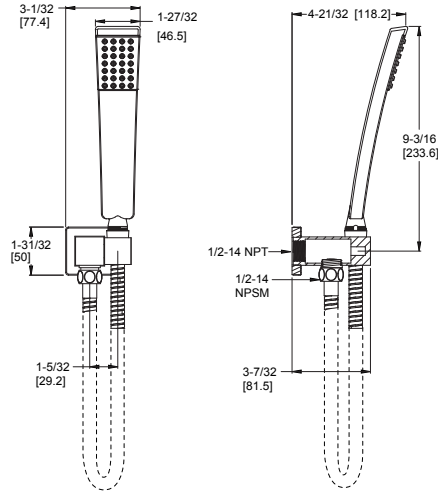

MODEL	FINISH	LIST PRICE
LG16-2DFC	Polished Chrome	$218
LG16-2DFK	Brushed Nickel	$273
LG16-2DFB	Matte Black	$292

Features:

- 1.8 GPM @ 80 PSI
- 60" Metal Hose
- All Metal Construction
- Wipe Clean™ Nozzles
- Mounting Hardware Included
- Kit Includes: Hand Held, Hose, Drop Elbow/Hook
- Pforever Warranty®