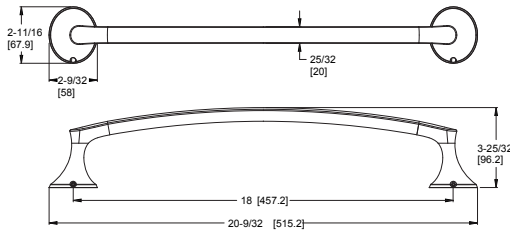

18" Towel Bar

BTB-RH1C	Polished Chrome	$133
BTB-RH1K	Brushed Nickel	$166
BTB-RH1B	Matte Black	$178
BTB-RH1BG	Brushed Gold	$191

1. **Configuration:**
- 2-Hole Installation
3. **Features:**
4. Premium Metal Construction
   - Superior Mounting Posts
   - Concealed Screw Installation
   - Mounting Hardware Included