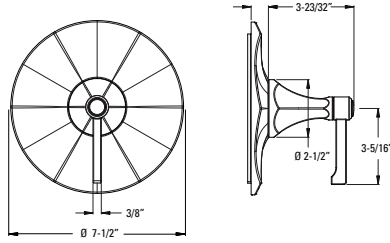

Arterra™ - Tub & Shower

	MODEL	FINISH	LIST PRICE	TECHNICAL INFO
Pressure Balance Valve Trim	R89-1DEC	Polished Chrome	$161	Features: · SecurePfit™ · Metal Lever Handle · Hot/Cold Indicator
	R89-1DEK	Brushed Nickel	$201	
	R89-1DED	Polished Nickel	$201	
	R89-1DEY	Tuscan Bronze	$213