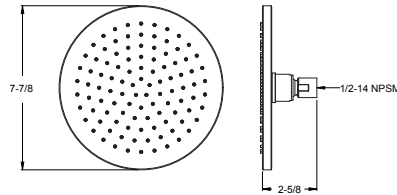

Features:

- 1.8 GPM @ 80 PSI
- Wipe Clean™ Nozzles
- Shower Arm and Flange Sold Separately
- Order 941-Ø55Ø for 1.5 GPM Showerhead Insert

*Coming Soon