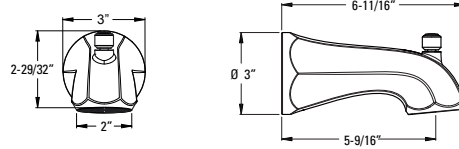

Tub Components

	MODEL	FINISH	LIST PRICE	TECHNICAL INFO

Arterra™ Diverter Tub Spout

92Ø-146A	Polished Chrome	$189
92Ø-146J	Brushed Nickel	$216
92Ø-146D	Polished Nickel	$216
92Ø-146Y	Tuscan Bronze	$231

1. **Features:**
2. All Metal Construction
   - Quick Connect Diverter Spout
   - PVD Finish (J Finish Only)

Square Non-Diverter Tub Spout

92Ø-247A	Polished Chrome	$72
92Ø-247J	Brushed Nickel	$100
92Ø-247B	Matte Black	$109
92Ø-247BG	Brushed Gold	$121

1. **Features:**
2. All Metal Construction
   - Includes Copper Sweat Adapter
   - Pforever Warranty®