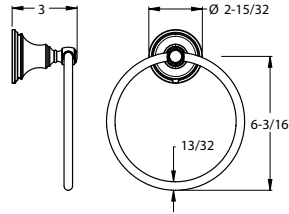

Configuration:

- 2-Hole Installation

Features:

- Premium Metal Construction
- Superior Mounting Posts
- Concealed Screw Installation
- Mounting Hardware Included

Tisbury™ - Accessories

	MODEL	FINISH	LIST PRICE	TECHNICAL INFO
Towel Ring	BRB-TBØC	Polished Chrome	\$94	Configuration: · 1-Hole Installation Features: · Premium Metal Construction · Superior Mounting Posts · Concealed Screw Installation · Mounting Hardware Included
	BRB-TBØK	Brushed Nickel	\$117	
	BRB-TBØD	Polished Nickel	\$117	
	BRB-TBØY	Tuscan Bronze	\$125	
	BRB-TBØBG	Brushed Gold	\$134	