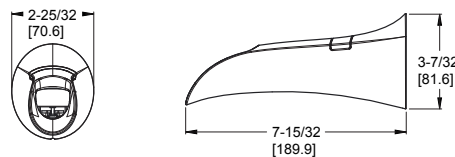

Rhen™ Diverter Tub Spout	92Ø-2Ø9A	Polished Chrome	$125	Features: · All Metal Construction · IP & Quick Connect Diverter Spout
	92Ø-2Ø9J	Brushed Nickel	$104	
	92Ø-2Ø9B	Matte Black	$148	
	92Ø-2Ø9BG	Brushed Gold	$173