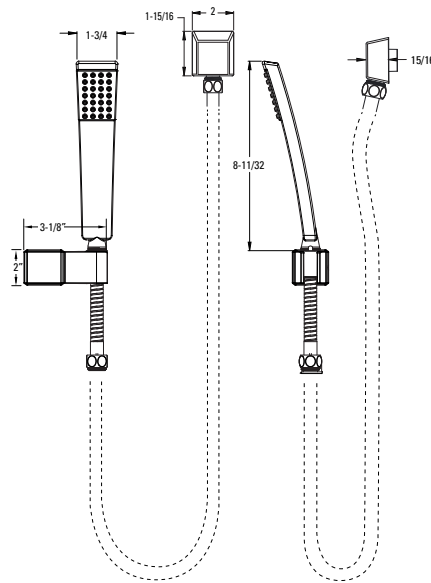

LG16-1DFC	Polished Chrome	$242
LG16-1DFK	Brushed Nickel	$302
LG16-1DFB	Matte Black	$322