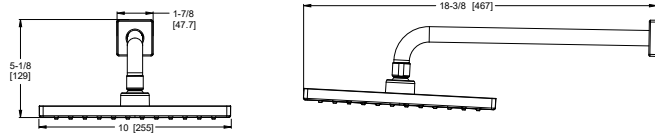

LG15-MDS1C	Polished Chrome	$275
LG15-MDS1D	Polished Nickel	$344
LG15-MDS1B	Matte Black	$367
LG15-MDS1BG	Brushed Gold	$393

1. **Features:**
- 1.8 GPM @ 80 PSI
  - Brass Ball Joint
  - 10" Showerhead
  - Includes Shower Arm, Flange, and Showerhead