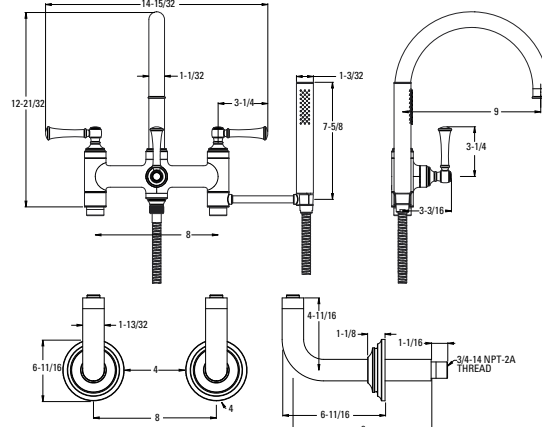

MODEL	FINISH	LIST PRICE
LG6-3TBC	Polished Chrome	$945
LG6-3TBK	Brushed Nickel	$1,180
LG6-3TBD	Polished Nickel	$1,180
LG6-3TBY	Tuscan Bronze	$1,260
LG6-3TBBG	Brushed Gold	$1,349