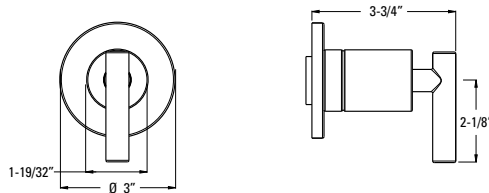

Diverter Trim

Ø16-NC1C	Polished Chrome	$123
Ø16-NC1K	Brushed Nickel	$154
Ø16-NC1B	Matte Black	$164
Ø16-NC1BG	Brushed Gold	$175