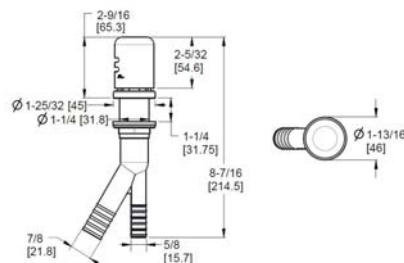

Air Gap Kit

941-685A	Polished Chrome	$34
941-685S	Stainless Steel	$43
941-685J	Brushed Nickel	$45
941-685D	Polished Nickel	$43
941-685B	Matte Black	$45
941-685Y	Tuscan Bronze	$45
941-685BG	Brushed Gold	$49