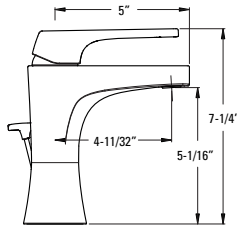

MODEL	FINISH	LIST PRICE
LG42-MFØC	Polished Chrome	$328
LG42-MFØK	Brushed Nickel	$410

TECHNICAL INFO

Configuration:

- 1-Hole Installation

Features:

- 1.2 GPM @ 60 PSI
- Pforever Seal™ Ceramic Disc Valve
- Metal Lever Handle
- Single Post Mounting Ring
- 3-Hole Deck Plate Sold Separately 961-146*
- All Metal Pop-Up