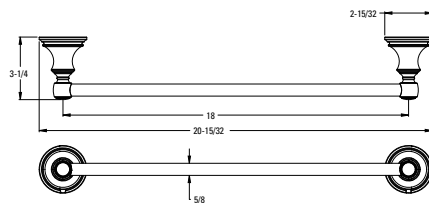

18" Towel Bar

BTB-TB1C	Polished Chrome	$123
BTB-TB1K	Brushed Nickel	$154
BTB-TB1D	Polished Nickel	$154
BTB-TB1Y	Tuscan Bronze	$164
BTB-TB1BG	Brushed Gold	$176