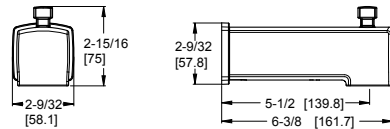

92Ø-2Ø8A	Polished Chrome	$125
92Ø-2Ø8J	Brushed Nickel	$131
92Ø-2Ø8B	Matte Black	$143

Features:

- All Metal Construction
- Includes Copper Sweat Adapter