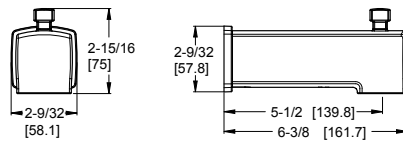

Shower Arm Flange	96Ø-331A	Polished Chrome	$11	Features: · All Metal Construction
	96Ø-331J	Brushed Nickel	$12	
	96Ø-331B	Matte Black	$13	

Diverter Tub Spout	92Ø-2Ø8A	Polished Chrome	$125	Features: · All Metal Construction · Includes Copper Sweat Adapter
	92Ø-2Ø8J	Brushed Nickel	$131	
	92Ø-2Ø8B	Matte Black	$143