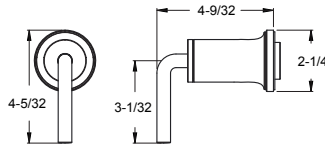

Ø16-TNT1C	Polished Chrome	$114
Ø16-TNT1K	Brushed Nickel	$143
Ø16-TNT1D*	Polished Nickel	$143
Ø16-TNT1B	Matte Black	$152
Ø16-TNT1BG	Brushed Gold	$163

*Coming Soon