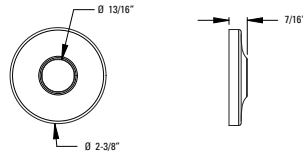

Kelen™ - Tub & Shower

	MODEL	FINISH	LIST PRICE	TECHNICAL INFO
Shower Arm Flange	96Ø-293A	Polished Chrome	$17	Features: · All Metal Construction · Matches Finish and Style
	96Ø-293J	Brushed Nickel	$24