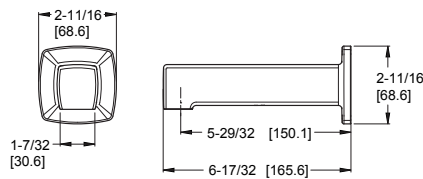

Tub Components

	MODEL	FINISH	LIST PRICE	TECHNICAL INFO

Arterra™ Diverter Tub Spout

92Ø-146A	Polished Chrome	$189
92Ø-146J	Brushed Nickel	$216
92Ø-146D	Polished Nickel	$216
92Ø-146Y	Tuscan Bronze	$231

1. **Features:**
2. All Metal Construction
   - Quick Connect Diverter Spout
   - PVD Finish (J Finish Only)

Square Non-Diverter Tub Spout

92Ø-247A	Polished Chrome	$72
92Ø-247J	Brushed Nickel	$100
92Ø-247B	Matte Black	$109
92Ø-247BG	Brushed Gold	$121

1. **Features:**
2. All Metal Construction
   - Includes Copper Sweat Adapter
   - Pforever Warranty®

Lift and Turn Waste and Overflow

Ø18-31ØK	Brushed Nickel	$253
Ø18-31ØB	Matte Black	$268
Ø18-31ØY	Tuscan Bronze	$290
Ø18-31ØBG	Brushed Gold	$297

1. **Features:**
2. Lift and Turn Drain
   - 1-1/2" 20 Gauge