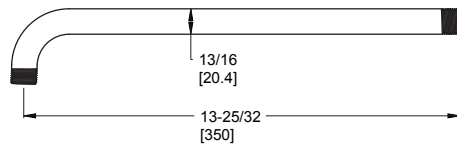

Straight Shower Arm	973-1Ø3A	Polished Chrome	$75	Features: · Standard 1/2" Connections · Flange Not Included · All Metal Construction
	973-1Ø3J	Brushed Nickel	$94	
	973-1Ø3D	Polished Nickel	$94	
	973-1Ø3Y	Tuscan Bronze	$100