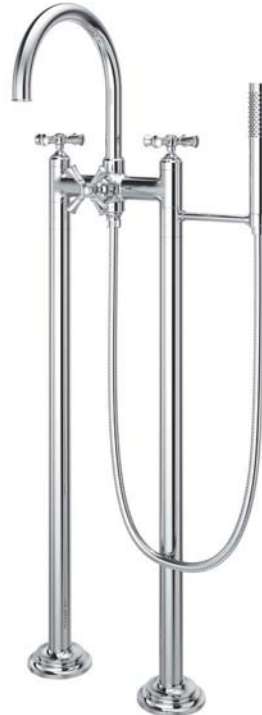

8" Widespread Lavatory
Shown with Optional Cross Handles
HHL-Ø49TBC

Traditional Free-Standing
Tub Filler with Hand
Shower
LG6-1TBC

Traditional Free-Standing Tub
Filler with Hand Shower
Shown with Optional Cross Handles
HHL-LG6TBC