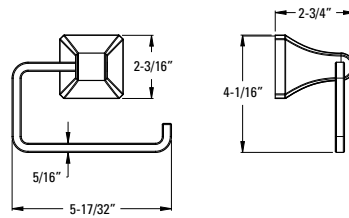

Features:

- Premium Metal Construction
- Superior Mounting Posts
- Concealed Screw Installation
- Mounting Hardware Included