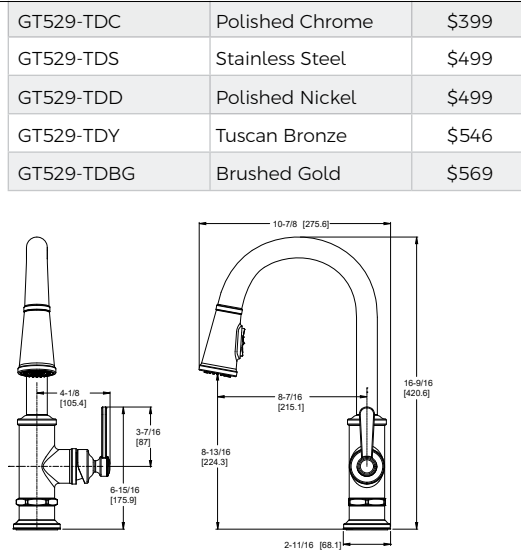

Port Haven™

Port Haven™ Single Handle Pull-Down Bar & Prep Faucet

MODEL	FINISH	LIST PRICE
GT572-TDC	Polished Chrome	\$377
GT572-TDS	Stainless Steel	\$472
GT572-TDD	Polished Nickel	\$472
GT572-TDY	Tuscan Bronze	\$504
GT572-TDBG	Brushed Gold	\$569