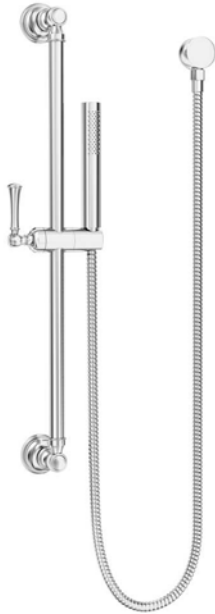

Tisbury™ Collection

Slide Bar/
Hand Shower Kit
LG16-3TBC