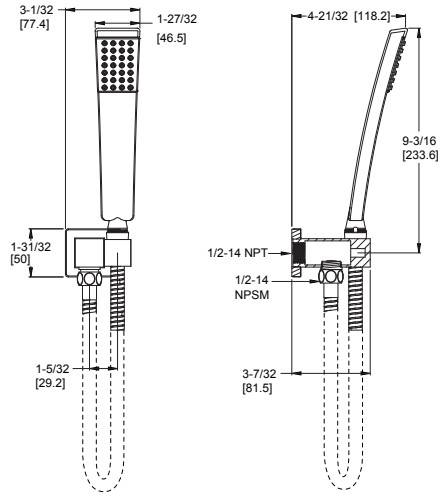

MODEL	FINISH	LIST PRICE
LG16-2DFC	Polished Chrome	$218
LG16-2DFD	Polished Nickel	$235
LG16-2DFK	Brushed Nickel	$273
LG16-2DFB	Matte Black	$292
LG16-2DFBG	Brushed Gold	$294

Features:

- 1.8 GPM @ 80 PSI
- 60" Metal Hose
- All Metal Construction
- Wipe Clean™ Nozzles
- Mounting Hardware Included
- Valve Not Included
- Kit Includes: Hand Held, Hose, Drop Elbow/Hook
- Pforever Warranty®