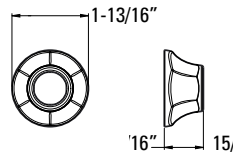

Arterra™ Shower Arm Flange	96Ø-274A	Polished Chrome	$20	Features: · All Metal Construction · Matches Arterra Style and Finishes
	96Ø-274J	Brushed Nickel	$26	
	96Ø-274D	Polished Nickel	$26	
	96Ø-274Y	Tuscan Bronze	$30