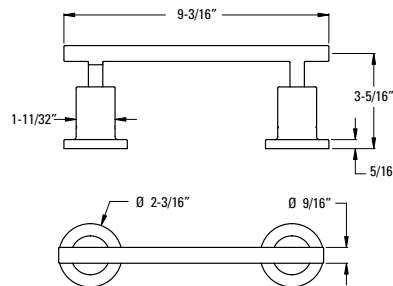

Features:

- Premium Metal Construction
- Standard Mounting Bracket
- Concealed Screw Installation
- Mounting Hardware Included
- Swivel Mount Paper Holder