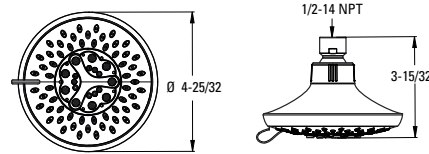

Tenet™ - Tub & Shower

	MODEL	FINISH	LIST PRICE	TECHNICAL INFO
Multi-Function Showerhead 	973-226A	Polished Chrome	$44	Features: · 1.8 GPM @ 80 PSI · Five Function Showerhead: Penetrating Massage, Rain Spray, Invigorating Spray, Champagne/Raincan Combo, Champagne Spray
	973-226J	Brushed Nickel	$56	
	973-226D	Polished Nickel	$49	
	973-226B	Matte Black	$79	
	973-226BG	Brushed Gold	$77