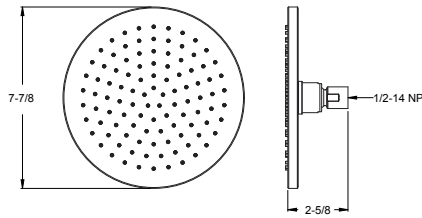

8" Raincan Showerhead

973-264A	Polished Chrome	$201
973-264J	Brushed Nickel	$221