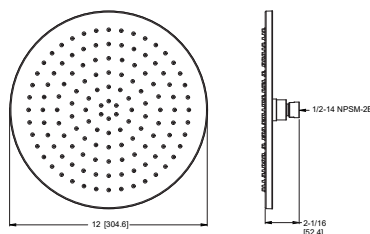

12" Raincan Showerhead 	LG15-TNT2C	Polished Chrome	$361	Features: · 1.75 GPM @ 80 PSI · 12" Showerhead · All Metal Construction · Single Function Rain Showerhead · Limited Lifetime Warranty 	
	LG15-TNT2K	Brushed Nickel	$433		
	LG15-TNT2D*	Polished Nickel	$433		
	LG15-TNT2B	Matte Black	$451		
	LG15-TNT2BG	Brushed Gold	$469		

*Coming Soon