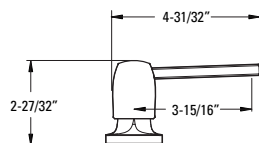

KSD-TICC	Polished Chrome	$150
KSD-TISS	Stainless Steel	$188
KSD-TIDD	Polished Nickel	$188