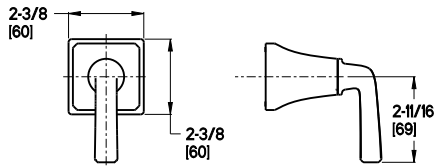

Diverter Trim 	Ø16-FEØC	Polished Chrome	$130	Features: · SecurePfit™ · Metal Lever Handle and Matching Flange Must order 015-3WDNS (Non-Shared Diverter Function, Cal Green Compliant) or 015-6WDS (Shared Diverter Function) Rough-In Valve Separately. See Valve Section.
	Ø16-FEØK	Brushed Nickel	$163	
	Ø16-FEØD	Polished Nickel	$163	
	Ø16-FEØY	Tuscan Bronze	$173	
	Ø16-FEØBG	Brushed Gold	$178