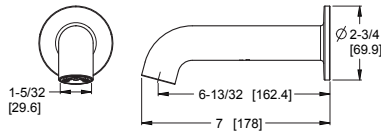

Non-Diverter Tub Spout 	92Ø-246A	Polished Chrome	$67	Features: · All Metal Construction · Includes Copper Sweat Adapter
	92Ø-246J	Brushed Nickel	$94	
	92Ø-246D	Polished Nickel	$94