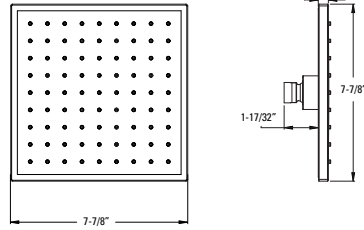

Kelen™ - Tub & Shower

	MODEL	FINISH	LIST PRICE	TECHNICAL INFO

Raincan Showerhead

LG15-MFØC	Polished Chrome	$100
LG15-MFØK	Brushed Nickel	$125

Features:

- 1.8 GPM @ 80 PSI
- Wipe Clean™ Nozzles
- Shower Arm and Flange Sold Separately
- Order 941-Ø55Ø for 1.5 GPM Showerhead Insert