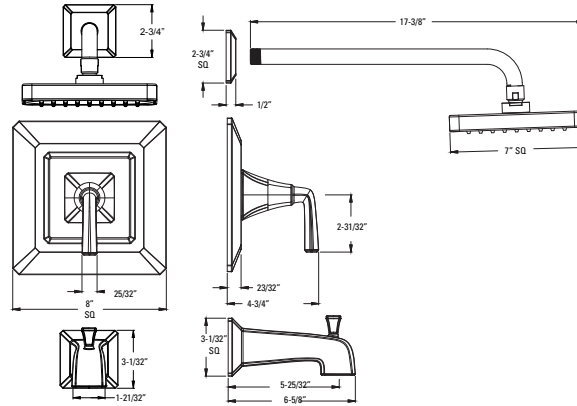

Must Order ØX6-15ØR or JX6-15ØR Valves Separately. See Valve Section.

Park Avenue™ - Tub & Shower

Pressure Balance Tub & Shower Trim

MODEL	FINISH	LIST PRICE
LG89-8FEC	Polished Chrome	\$383
LG89-8FEK	Brushed Nickel	\$479
LG89-8FED	Polished Nickel	\$479
LG89-8FEY	Tuscan Bronze	\$511
LG89-8FEBG	Brushed Gold	\$547