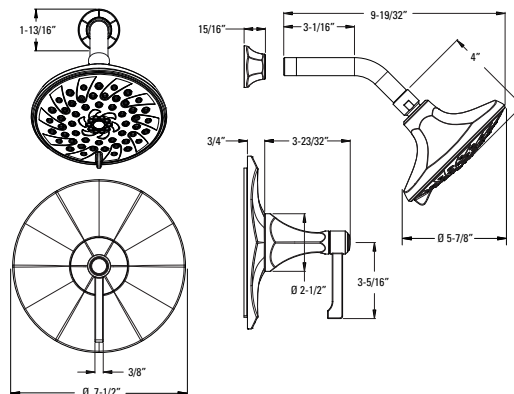

LG89-7DEC	Polished Chrome	$298
LG89-7DEK	Brushed Nickel	$373
LG89-7DED	Polished Nickel	$373
LG89-7DEY	Tuscan Bronze	$397