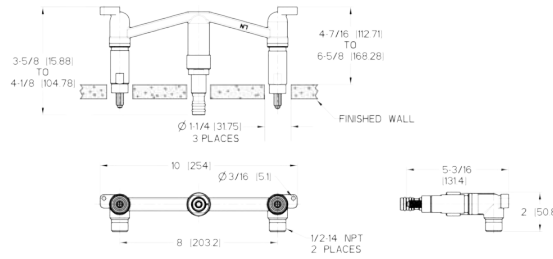

Lavatory Faucet Valves

How to Order a Wall Mount Faucet

Rough-in
Choose the desired
rough-in valve

+

Trim
Select trim

=

Complete Faucet

	MODEL	DESCRIPTION	LIST PRICE	TECHNICAL INFO
Universal Wall Mount Rough Valve	L0W8-0100	N/A	$197	Configuration: · 3-Hole Installation Features: · 1.2 GPM @ 60 PSI · Brass Valve Body · 3-Hole 8" Fixed Body Installation · Rough-In Valve with Hot & Cold Cartridges · Pforever Seal™ Ceramic Cartridges · 1/2" MIP/Universal Connection Extension Kit 951-3689 Trim Sold Separately Compatible Trim: Kenzo & Rhen