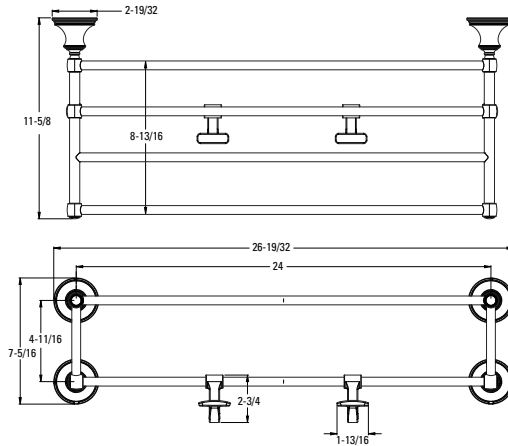

24" Towel Rack

MODEL	FINISH	LIST PRICE
BTR-TB2C	Polished Chrome	\$310
BTR-TB2K	Brushed Nickel	\$388
BTR-TB2D	Polished Nickel	\$388
BTR-TB2Y	Tuscan Bronze	\$413
BTR-TB2BG	Brushed Gold	\$443

TECHNICAL INFO