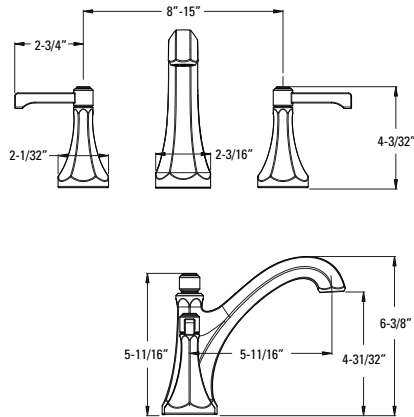

Configuration:

- 3-Hole Installation

Features:

- 1.2 GPM @ 60 PSI
- Pforever Seal™ Ceramic Disc Valve
- Metal Lever Handles
- Fixed Spout
- Quick Connect Hose Assembly
- All Metal Pop-Up