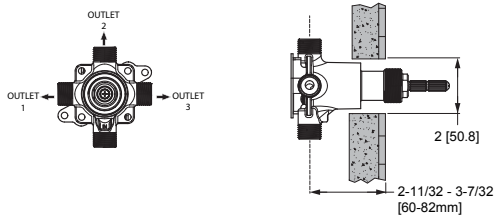

Diverter Valves

Non-Shared 3-Way Diverter Valve 	Ø15-3WDNS	Diverter Valve	$169	Features: · Brass Valve Body · 3-Way, 4-Port Diverter · 1 Inlet, 3 Outlets · Non-Shared Functionality · Ceramic Disc Cartridge · 1/2" MIP/Universal Connection Extension Kit 951-3549 Replacement Cartridge 974-5259